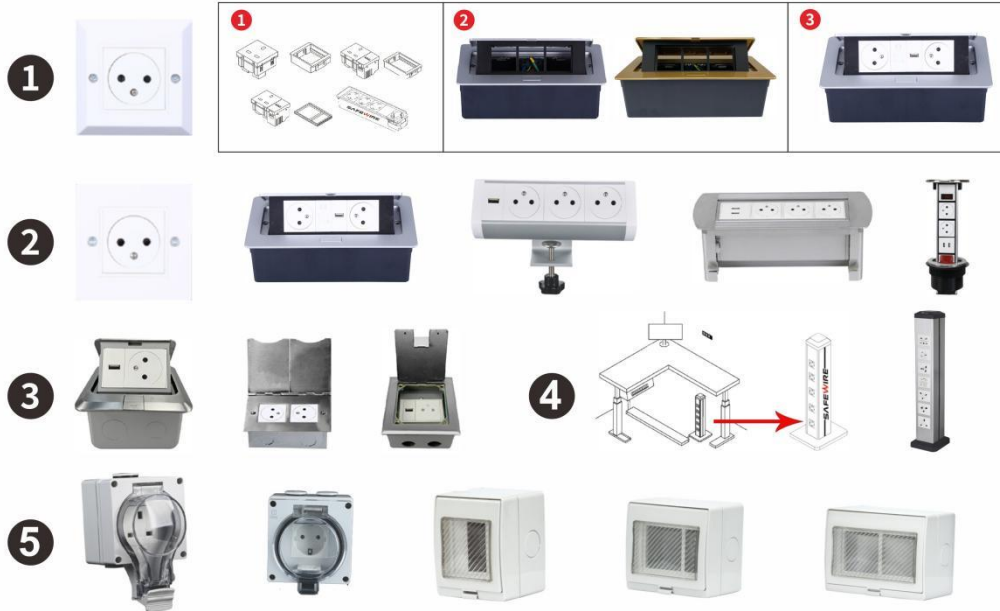

F22B

F22-2

F22-3

F100A

5.Multimedia

F57-A

F63

F67A

F69A

F-QB53

B)Safewire’s 45×45mm modules in cable management.

E)Safewire optional of economical package :

Installation Process

1. Insert the connection block in the contacts of the socket
2. Easy to install: Pre-assembled system product need only a screwdriver to have their cables connected and to fit them on the boxes-just a few seconds work for an incredible long-last installation.