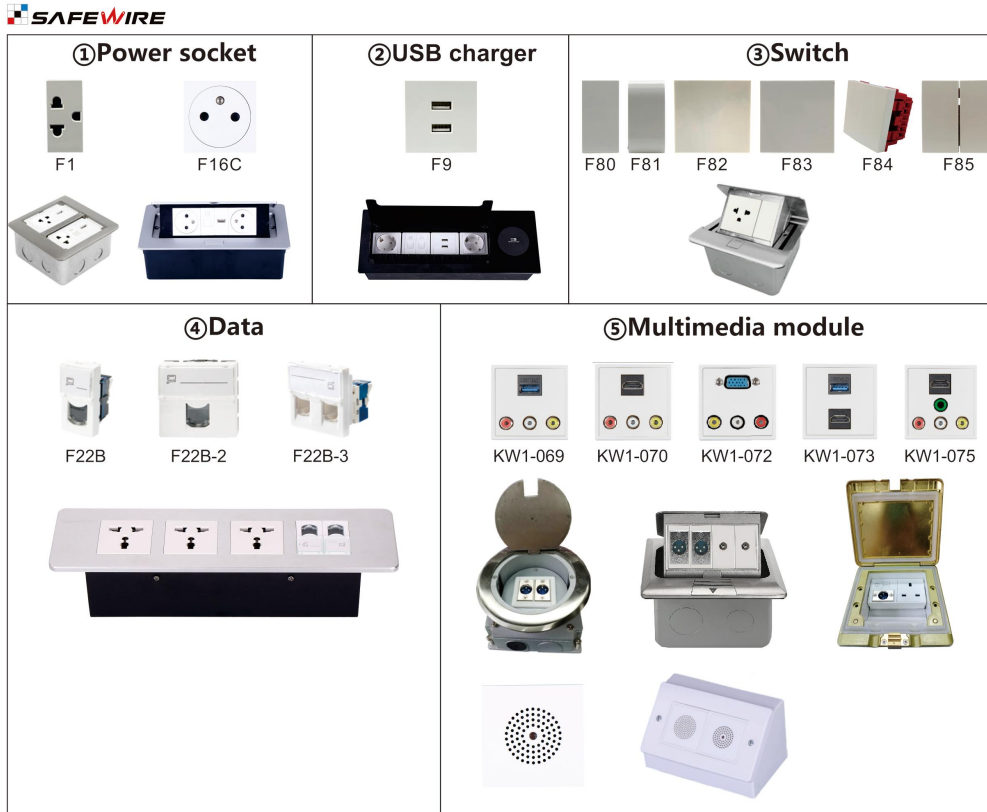

www.safewirele.com

2.Easy-Installation:"snap-in"design.

3.Easy wiring,toolless installation,save cost!

2.Advantage of Safewire IP44 pop up 45×45mm modules:

1.Full range power socket + Switch+Data+USB charger+Multimedia modules etc.

1.Power socket

F1

F4

F15

F15B

F16C

F11B

2.USB charger