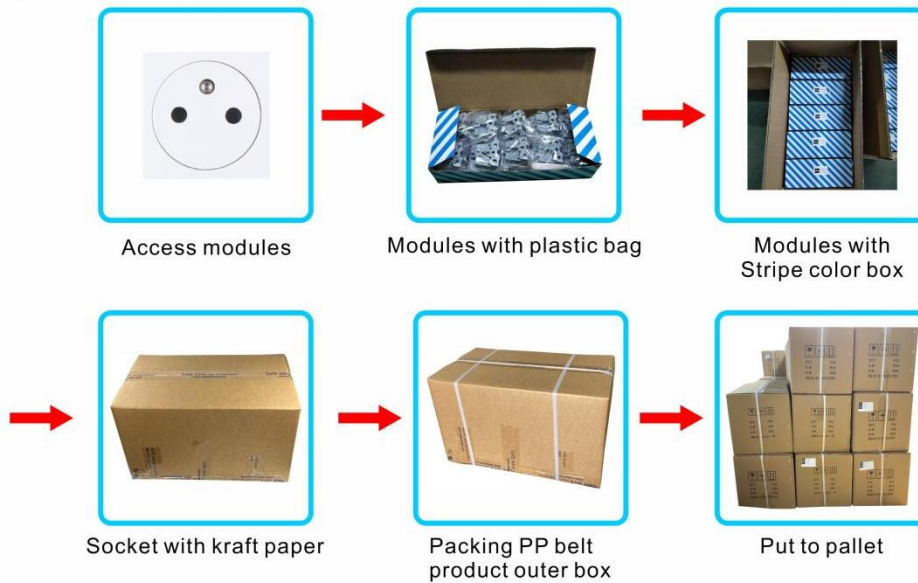

F69A

F-QB53

B)Safewire’s 45×45mm modules in cable management.

E)Safewire optional of economical package :

Installation Process

1. Insert the connection block in the contacts of the socket
2. Easy to install: Pre-assembled system product need only a screwdriver to have their cables connected and to fit them on the boxes-just a few seconds work for an incredible long-last installation.