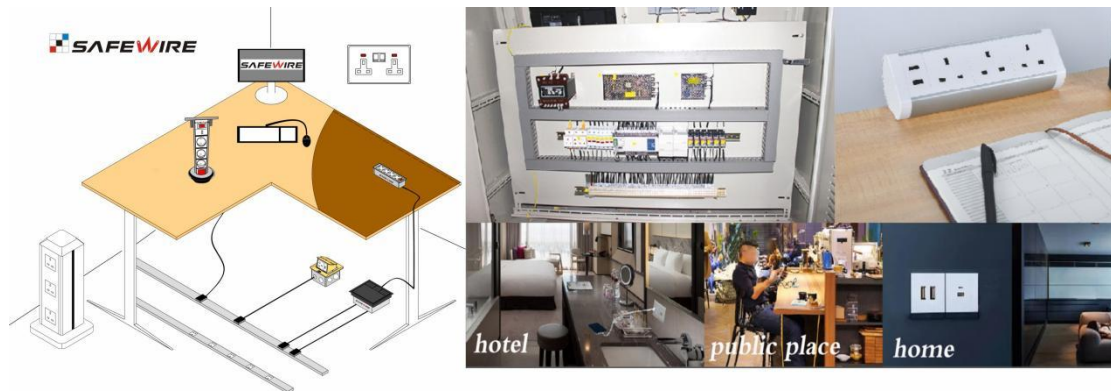

Application:

1.Feature of Safewire IP44 pop up 45×45mm modules :

1.Applicable for wiring of Distribution box ,wall switch,floorbox and electrical socket etc.

Wenzhou Safewire Electric Co.,Ltd.

2nd floor, Wealth Garden, Liushi Town, Yueqing city, Wenzhou, Zhejiang, China
Tel:0086-577-61725369; Email:info@safewirele.com;