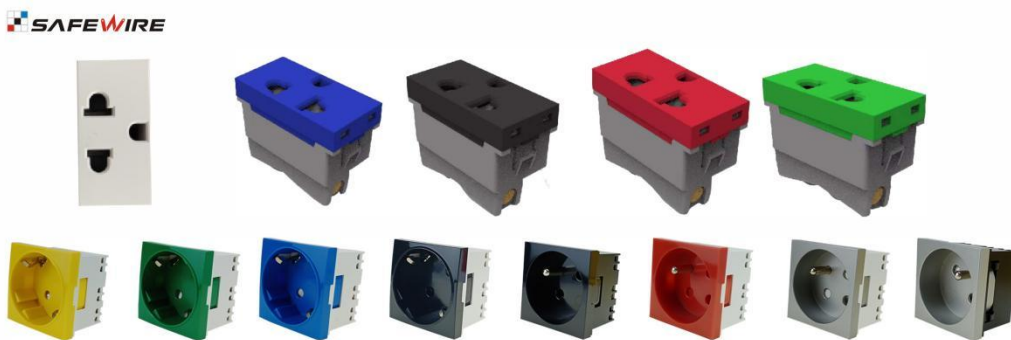

Quick Details:

| Serial No. | Parameter | Description |
|------------|-------------------------|------------------------|
| 1 | Panel Material | PC 94-V0 |
| 2 | Inside material | Tin phosphorous bronze |
| 3 | Surface finish | Glossy |
| 4 | Input voltage | 250v/AC 50~60Hz |
| 5 | Rated current | 16A |
| 6 | 3 pin Withdrawal force | 54N |
| 7 | 2 pin Withdrawal force | 2N-18N |
| 8 | Durability | ≥5000 |
| 9 | Color | customization |
| 10 | Number of terminals | 2 screw terminals |
| 11 | Outlet | German sockets |
| 12 | IK degree of protection | IK04 |
| 13 | IP degree of protection | IP21 |
| 14 | Dimension of product | 45*45mm |

Application:

1.Feature of Safewire IP44 pop up 45×45mm modules :

1.Applicable for wiring of Distribution box ,wall switch,floorbox and electrical socket etc.

Wenzhou Safewire Electric Co.,Ltd.

2nd floor, Wealth Garden, Liushi Town, Yueqing city, Wenzhou, Zhejiang, China
Tel:0086-577-61725369; Email:info@safewirele.com;

www.safewirele.com

2.Easy-Installation:"snap-in"design.

3.Easy wiring,toolless installation,save cost!

2.Advantage of Safewire IP44 pop up 45×45mm modules:

1.Full range power socket + Switch+Data+USB charger+Multimedia modules etc.

2. More color with affordable MOQ.

3. CE Certificated and supply with support, frame and coverplate accessories etc.

3. Specification of Safewire IP44 pop up

45×45mm modules:

B)categories of Safewire’s 45×45mm modules :