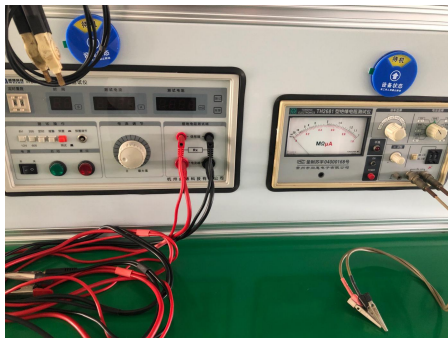

insulation resistance tester

dielectric strength tester

Current tester

1. toolless installation
2. Single , double , triple , multi-socket using the connection block
3. With optional safety key
4. With red ,green ,white finish for UPS ,health sector or specific power supply.