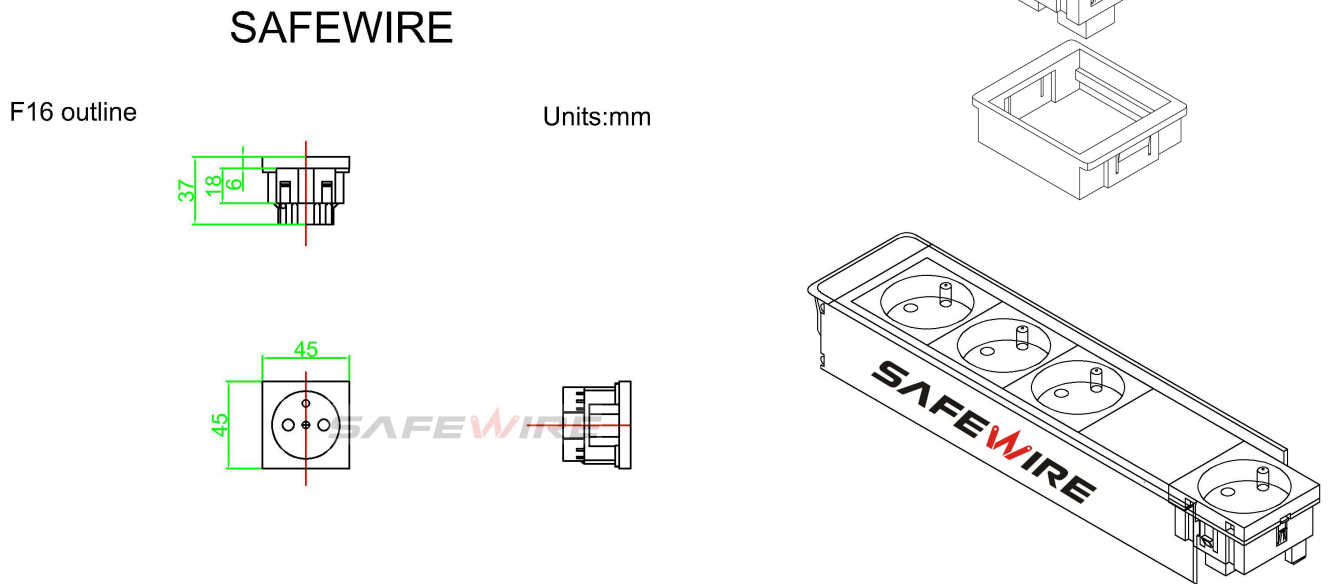

Package:10 Pcs connector in poly bag separately with inner box. 10pcs inner boxes in one carton box

SafeWire

Package solution

Wenzhou Safewire Electric Co.,Ltd.

2nd floor, Wealth Garden, Liushi Town, Yueqing city,Wenzhou,Zhejiang,China
Tel:0086-577-61725369; Email:info@safewirele.com;

www.safewirele.com

F16 Outline drawing:

Installation Process

1. Insert the connection block in the contacts of the socket
2. Easy to install: Pre-assembled system product need only a screwdriver to have their cables connected and to fit them on the boxes-just a few seconds work for an incredible long-last installation.