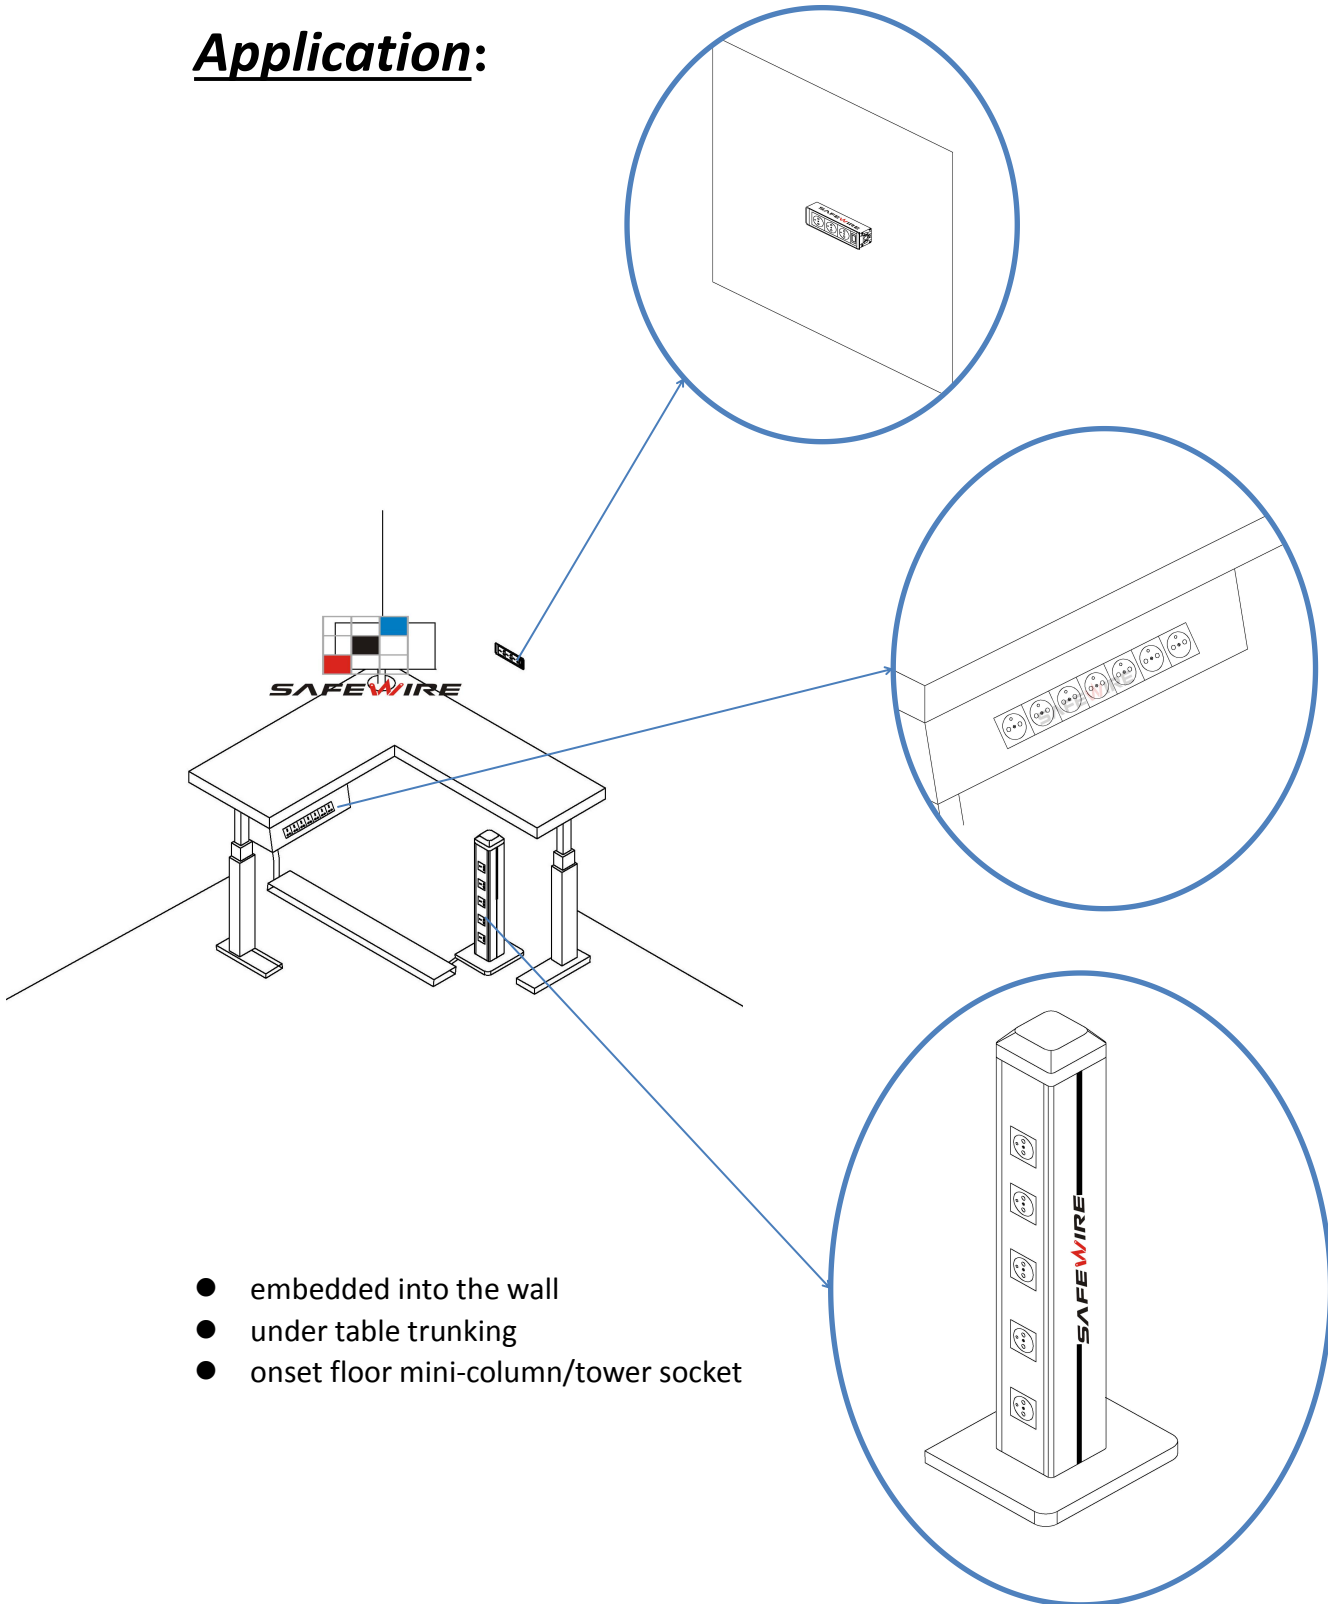

Wenzhou Safewire Electric Co.,Ltd.

2nd floor, Wealth Garden, Liushi Town, Yueqing city,Wenzhou,Zhejiang,China
Tel:0086-577-61725369; Email:info@safewirele.com;

www.safewirele.com

Characteristic:

Serial No.	Parameter	Description
1	Panel Material	PC 94-V0
2	Inside material	Tin phosphorous bronze
3	Surface finish	Glossy
4	Input voltage	250v/AC 50~60Hz
5	Rated current	16A
6	3 pin Withdrawal force	54N
7	2 pin Withdrawal force	2N-18N
8	Durability	≥5000
9	Color	customization
10	Number of terminals	2 screw terminals
11	Outlet	French sockets
12	IK degree of protection	IK04
13	IP degree of protection	IP21
14	Dimension of product	45*45mm

Application:

- embedded into the wall
- under table trunking
- onset floor mini-column/tower socket

Feature :

1.5...2.5mm² for stranded cable (s)

1.5...2.5mm² for flexible cable (s)

1.5...2.5mm² for rigid cable (s)

insulation resistance tester

dielectric strength tester

Current tester

1. toolless installation
2. Single , double , triple , multi-socket using the connection block
3. With optional safety key
4. With red ,green ,white finish for UPS ,health sector or specific power supply.

www.safewirele.com

F16 Outline drawing:

Installation Process

1. Insert the connection block in the contacts of the socket
2. Easy to install: Pre-assembled system product need only a screwdriver to have their cables connected and to fit them on the boxes-just a few seconds work for an incredible long-last installation.