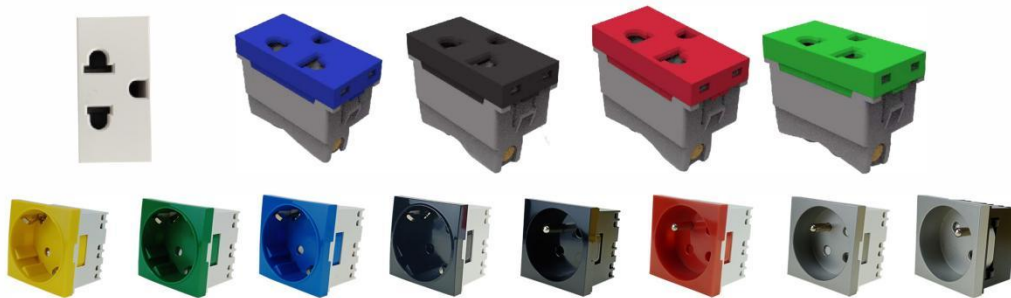

www.safewirele.com

1.Applicable for wiring of Distribution box ,wall switch,floorbox and electrical socket etc.

SAFEWIRE

2.Easy-Installation:"snap-in"design.

SAFEWIRE

PVC cable trunking

3.Easy wiring,toolless installation,save cost!

SAFEWIRE

2.Advantage of Safewire IP44 pop up 45×45mm modules:

1.Full range power socket + Switch+Data+USB charger+Multimedia modules etc.

SAFEWIRE

Wenzhou Safewire Electric Co.,Ltd.

2nd floor, Wealth Garden, Liushi Town, Yueqing city,Wenzhou,Zhejiang,China

2.More color with affordable MOQ.

3.CE Certificated and supply with support,frame and coverplate accessories etc.

3.Specification of Safewire IP44 pop up 45×45mm modules:

A)Product dimension:

F1 Units:mm

B)categories of Safewire's 45×45mm modules :