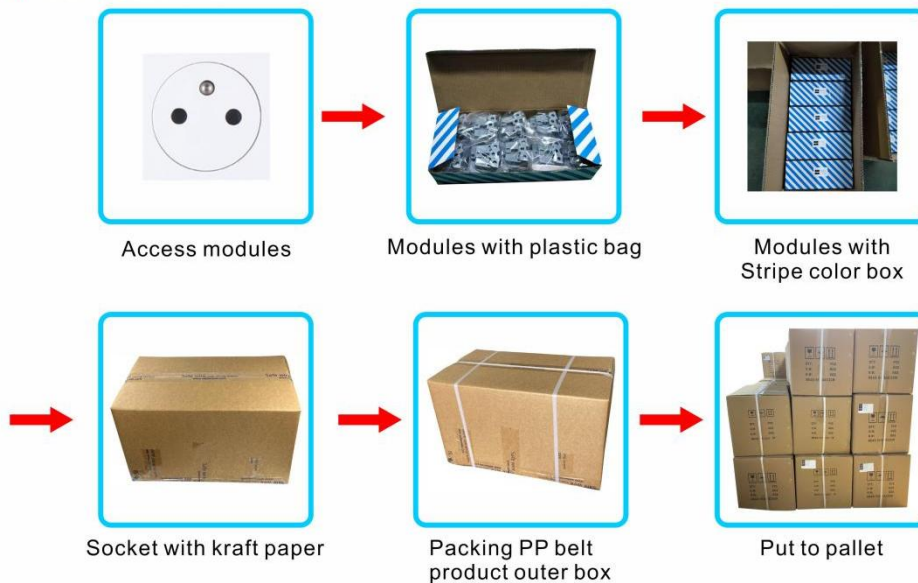

F69A

F-QB53

C)Safewire's 45×45mm modules in cable management.

E)Safewire optional of economical package :

Installation Process

1. Insert the connection block in the contacts of the socket
2. Easy to install: Pre-assembled system product need only a screwdriver to have their cables connected and to fit them on the boxes-just a few seconds work for an incredible long-last installation.