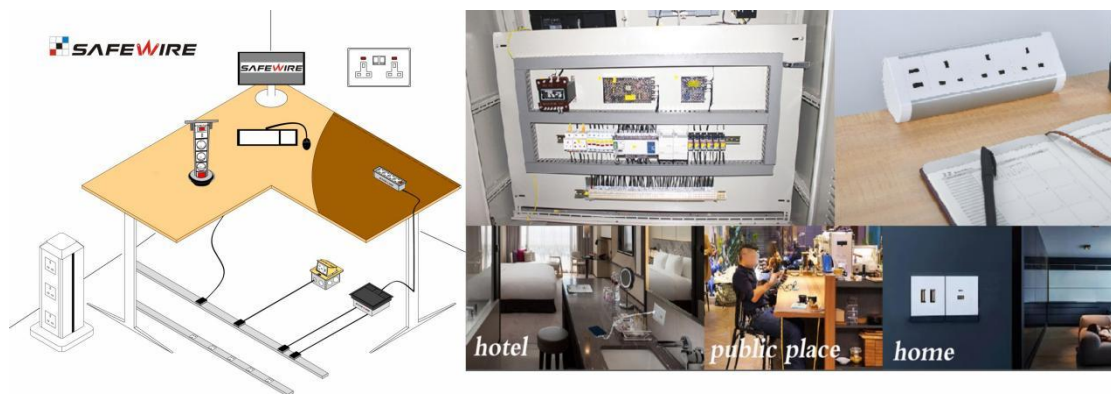

Wenzhou Safewire Electric Co.,Ltd.

2nd floor, Wealth Garden, Liushi Town, Yueqing city,Wenzhou,Zhejiang,China
Tel:0086-577-61725369; Email:info@safewirele.com;

www.safewirele.com

ADD: 2nd floor, Wealth Garden, Liushi Town, Yueqing city,Wenzhou,Zhejiang,China

(TEL) :0086-577-61725369

(E-mail) : info@safewirele.com

(WEB): <http://www.safewirele.com>

Quick Details:

Serial No.	Parameter	Description
1	Panel Material	PC 94-V0
2	Inside material	Tin phosphorous bronze
3	Surface finish	Glossy
4	Input voltage	250v/AC 50~60Hz
5	Rated current	16A
6	3 pin Withdrawal force	54N
7	2 pin Withdrawal force	2N-18N
8	Durability	≥5000
9	Color	customization
10	Number of terminals	2 screw terminals
11	Outlet	European sockets
12	IK degree of protection	IK04
13	IP degree of protection	IP21
14	Dimension of product	45*45mm

Application:

1.Feature of Safewire IP44 pop up 45×45mm modules :