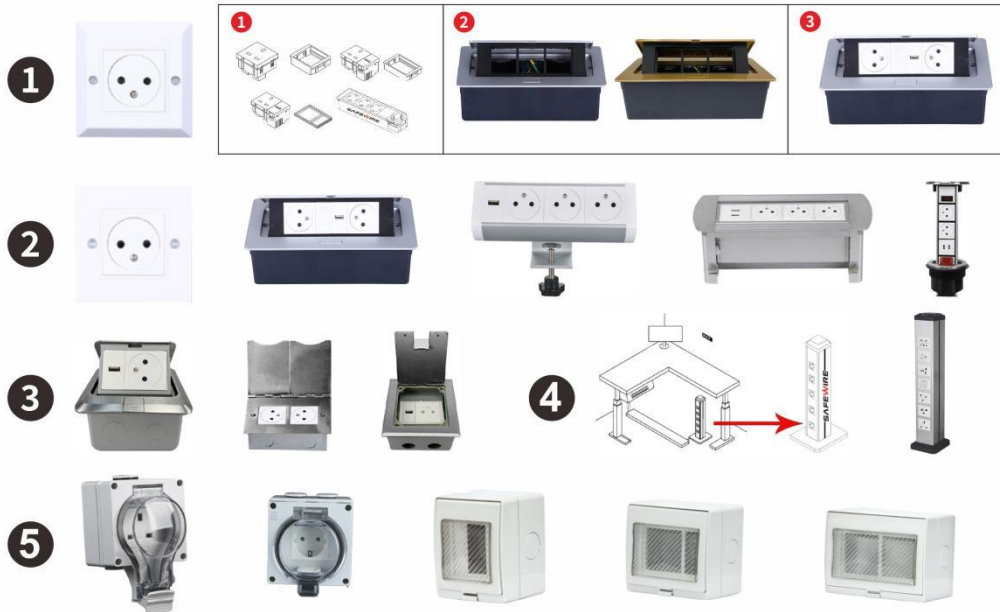

F22B

F22-2

F22-3

F100A

5.Multimedia

F57-A

F63

F67A

F69A

F-QB53

C)Safewire's 45×45mm modules in cable management.

E)Safewire optional of economical package :

Installation Process

1. Insert the connection block in the contacts of the socket
2. Easy to install: Pre-assembled system product need only a screwdriver to have their cables connected and to fit them on the boxes-just a few seconds work for an incredible long-last installation.