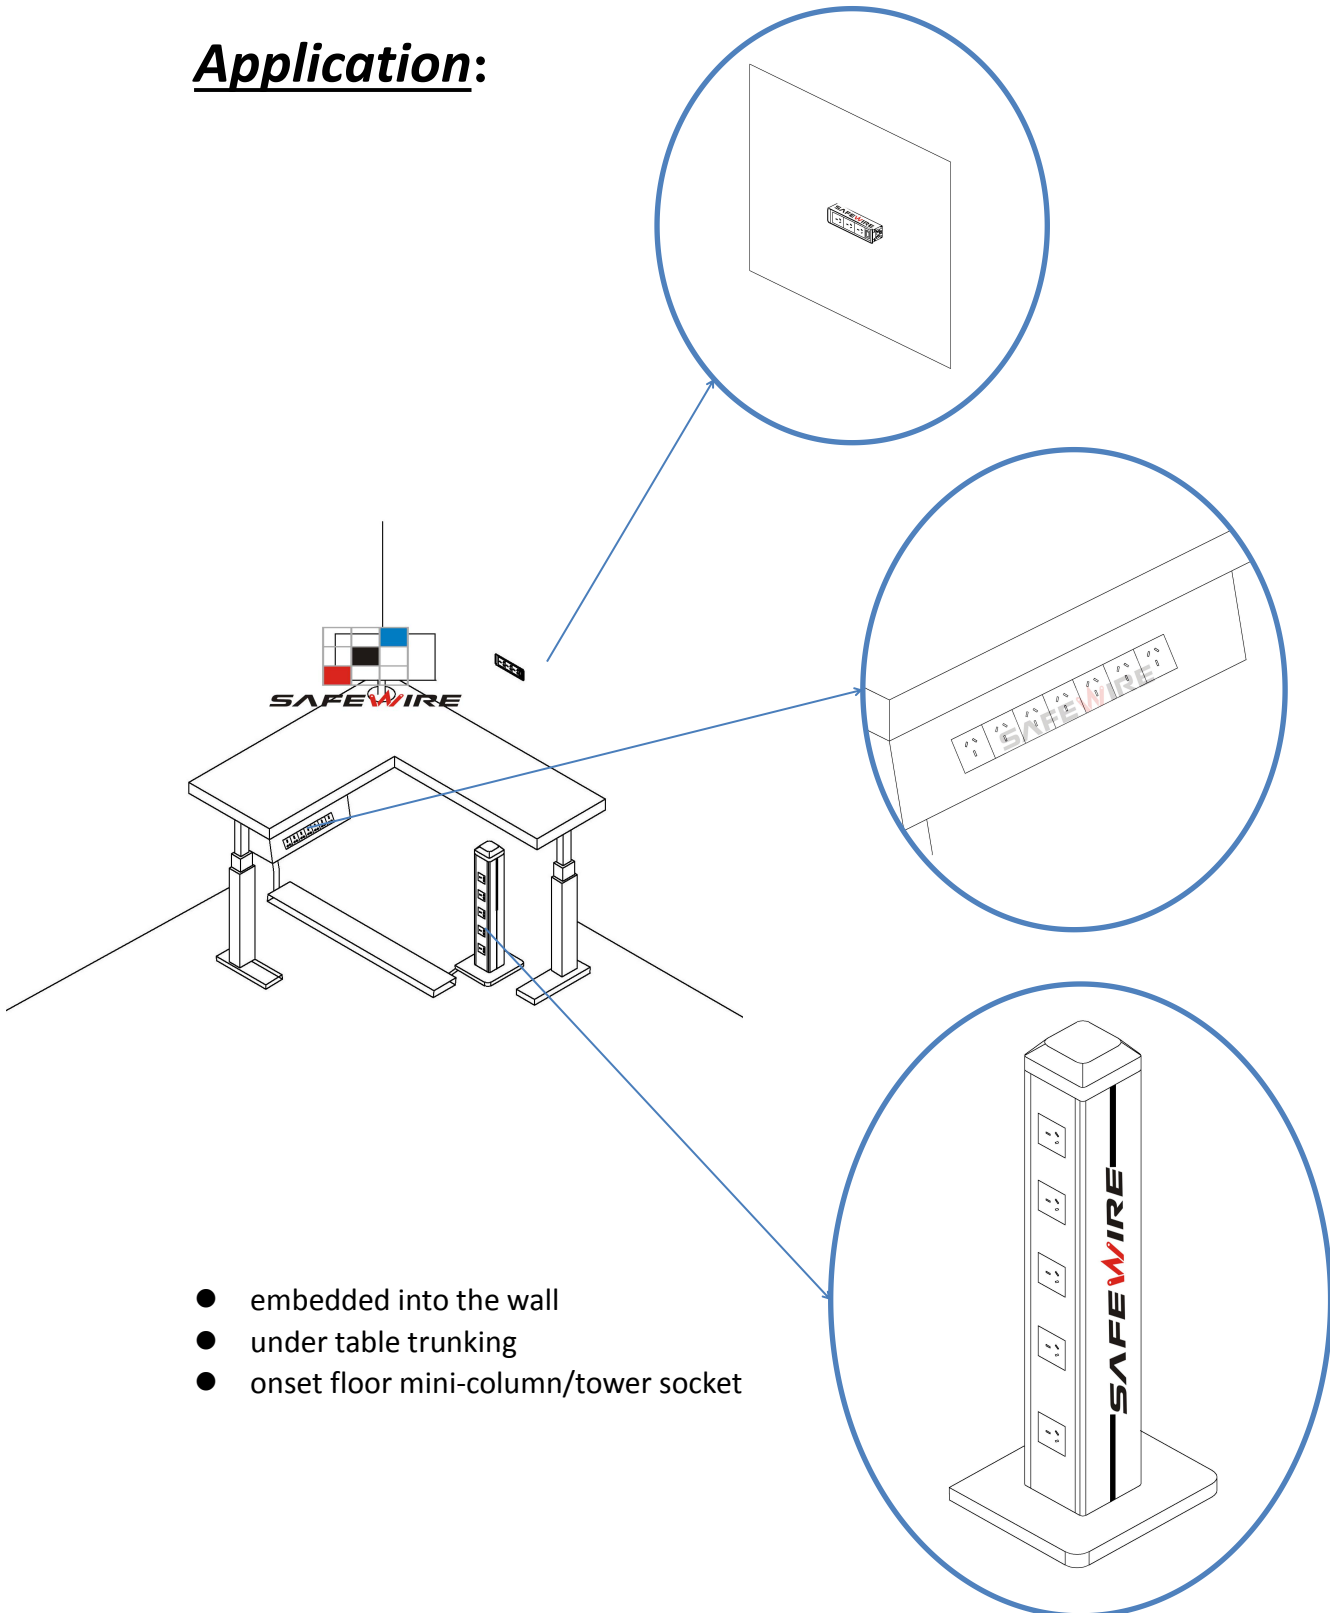

## **Characteristic:**

Serial No.	Parameter	Description
1	Panel Material	PC 94-V0
2	Inside material	Tin phosphorous bronze
3	Surface finish	Glossy
4	Input voltage	250v/AC 50~60Hz
5	Rated current	10A
6	3 pin Withdrawal force	54N
7	2 pin Withdrawal force	2N-18N
8	Durability	≥5000
9	Color	customization
10	Number of terminals	2 screw terminals
11	Outlet	Australia socket
12	IK degree of protection	IK04
13	IP degree of protection	IP21
14	Dimension of product	45*45mm

## Application:

- embedded into the wall
- under table trunking
- onset floor mini-column/tower socket