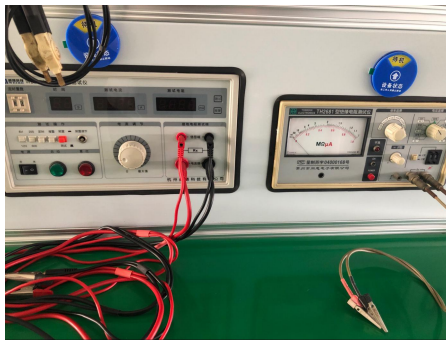

insulation resistance tester