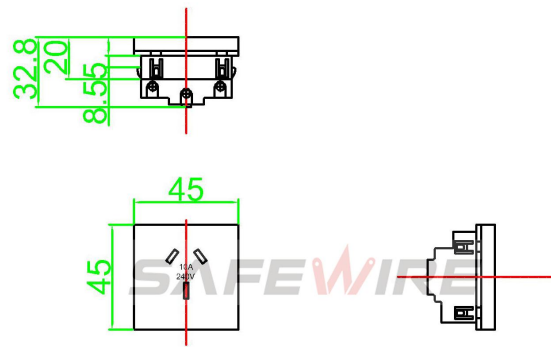

### Package solution

[www.safewirele.com](http://www.safewirele.com)

**F3A Outline drawing:**

**SAFEWIRE**  
**F3A Outline**                      **Units: mm**

**Installation Process**

1. Insert the connection block in the contacts of the socket
2. Easy to install: Pre-assembled system product need only a screwdriver to have their cables connected and to fit them on the boxes-just a few seconds work for an incredible long-last installation.