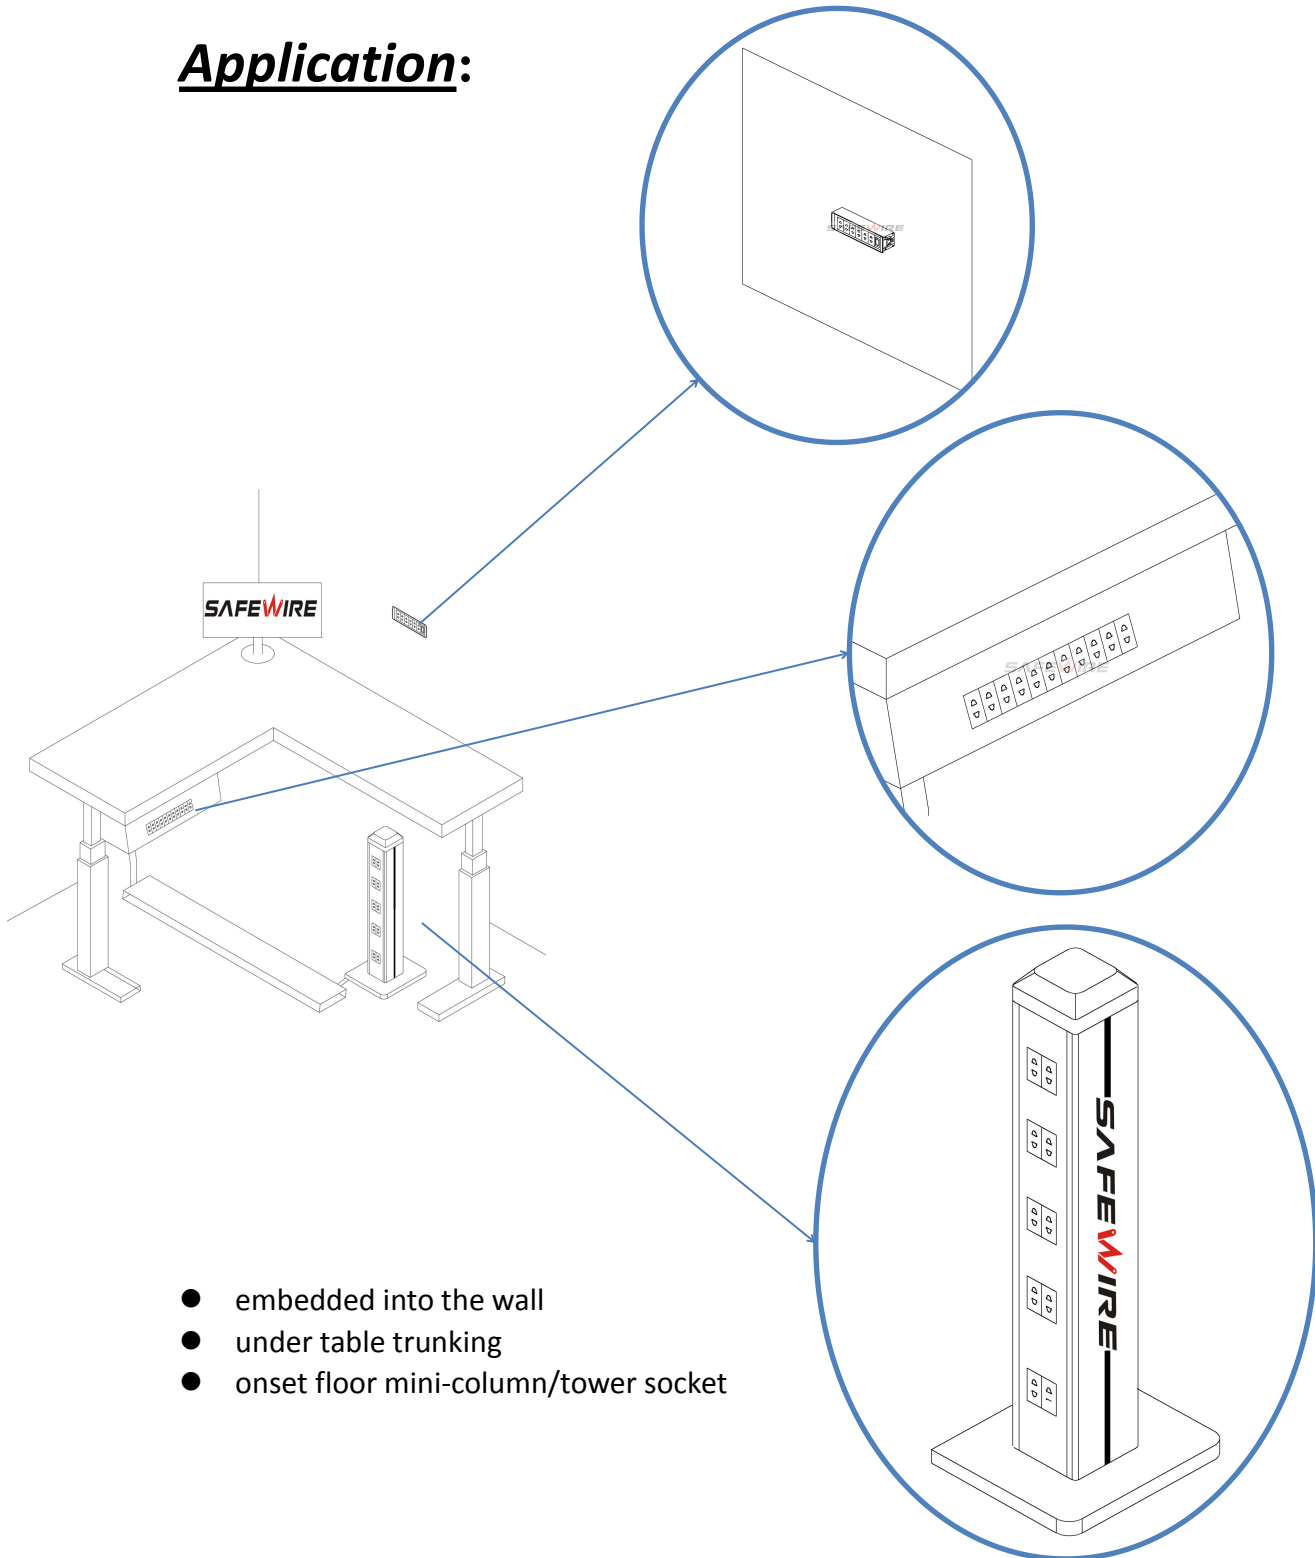

SPECIFICATION SHEET

PRODUCT NAME: 2 pin socket

PRODUCT No. : F2

ADD: 2nd floor, Wealth Garden, Liushi Town, Yueqing city,Wenzhou,Zhejiang,China
(TEL) :0086-577--61725369
(E-mail) : info@safewirele.com
(WEB): <http://www.safewirele.com>

Wenzhou Safewire Electric Co.,Ltd.

2nd floor, Wealth Garden, Liushi Town, Yueqing city,Wenzhou,Zhejiang,China
Tel:0086-577-61725369; Email:info@safewirele.com;

www.safewirele.com

Characteristic:

Serial No.	Parameter	Description
1	Panel Material	PC 94-V0
2	Inside material	Tin phosphorous bronze
3	Surface finish	Glossy
4	Input voltage	250v/AC 50~60Hz
5	Rated current	10A
7	2 pin Withdrawal force	2N-18N
8	Durability	≥5000
9	Color	customization
10	Number of terminals	2 screw terminals
11	Outlet	Brazil NBR sockets
12	IK degree of protection	IK04
13	IP degree of protection	IP21
14	Dimension of product	22.5*45mm

Application:

- embedded into the wall
- under table trunking
- onset floor mini-column/tower socket

Feature :

1.5...2.5mm² for stranded cable (s)

1.5...2.5mm² for flexible cable (s)

1.5...2.5mm² for rigid cable (s)

insulation resistance tester

dielectric strength tester

Current tester

1. toolless installation
2. Single , double , triple , multi-socket using the connection block
3. With optional safety key
4. With red ,green ,white finish for UPS ,health sector or specific power supply.