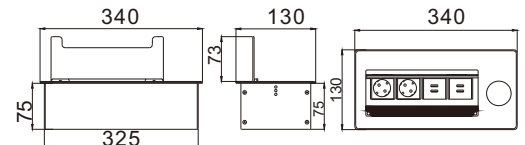

FN-20W

Output rate	18W		
Voltage	110-240V		
Input	space aluminum		
Describe	Support Iphone, Apple Watch1, watch2, watch3, watch4, watch5, ect		
G.W/CTN(KGS)	MEASUREMENT/CTN(CM)	TOTAL(M³)	Set/CTN
5	36.4*28*18	0.018	18

Outline Drawing:

FZ-521B-WF

Wattage	Aluminum alloy		
Panel Dimension (mm)	340*130		
Cutout (mm)	328*116		
Capacity Of Modules	8 ways 45*45mm modules		
G.W/CTN(KGS)	MEASUREMENT/CTN(CM)	TOTAL(M³)	Set/CTN
17.5	52*34.5*68.5	0.123	12

Outline Drawing:

FZ-521S-WF

Wattage	Aluminum alloy		
Panel Dimension (mm)	340*130		
Cutout (mm)	328*116		
Capacity Of Modules	8 ways 45*45mm modules		
G.W/CTN(KGS)	MEASUREMENT/CTN(CM)	TOTAL(M³)	Set/CTN
17.5	53.5*37*34.5	0.068	6

Outline Drawing: