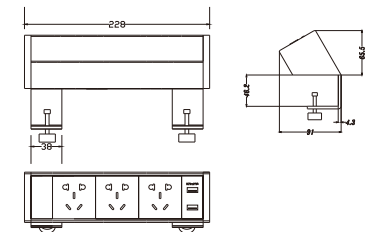

Panel Material	Aluminum		
Panel Dimension (mm)	L*102d*103h mm		
Cutout (mm)	(L-30)*106d mm		
Capacity Of Modules	2-7 modules		
Color	Silver / Black		
G.W/CTN(KGS)	MEASUREMENT/CTN(CM)	TOTAL(M³)	Set/CTN
12. 15	56*31*31	0. 054	10

Outline Drawing: