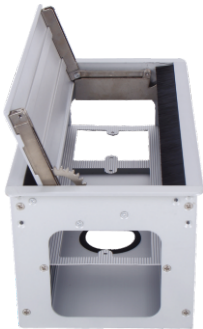

FZ-L001A/B

Panel Material	Aluminum alloy(silver), zinc alloy(black)		
Panel Dimension (mm)	300*145*97		
Cutout (mm)	380*135		
Capacity Of Modules	3*86type modules		
Color	Silver / Black		
G.W/CTN(KGS)	MEASUREMENT/CTN(CM)	TOTAL(M³)	Set/CTN
10.6	52*28.5*29.5	0.044	12

Outline Drawing:

FZ-L002A/B

Panel Material	Aluminum alloy		
Panel Dimension (mm)	340*130		
Cutout (mm)	328*116		
Capacity Of Modules	Power outlet+Data outlet or USB charging : Customized as required		
Color	Silver / Black		
G.W/CTN(KGS)	MEASUREMENT/CTN(CM)	TOTAL(M³)	Set/CTN
10.6	52*28.5*29.5	0.044	12

Outline Drawing:

FZ-Z300

Panel Material	Aluminum alloy		
Panel Dimension (mm)	340*130		
Cutout (mm)	328*116		
Capacity Of Modules	Power outlet+Data outlet or USB charging : Customized as required		
Feature	Dual flip without spring		
G.W/CTN(KGS)	MEASUREMENT/CTN(CM)	TOTAL(M³)	Set/CTN
10.6	52*28.5*29.5	0.044	12

Outline Drawing:

FX-ZSG-A

Panel Material	Aluminum alloy		
Panel Dimension (mm)	260*158		
Cutout (mm)	233*129		
Capacity Of Modules	Power outlet+Data outlet or USB charging : Customized as required		
Feature	Dual flip without spring		
G.W/CTN(KGS)	MEASUREMENT/CTN(CM)	TOTAL(M³)	Set/CTN
10.6	52*28.5*29.5	0.044	12

Outline Drawing: