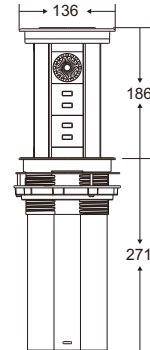

## FZ-521B-WF

Wattage	Aluminum alloy		
Panel Dimension (mm)	340*130		
Cutout (mm)	328*116		
Capacity Of Modules	8 ways 45*45mm modules		
G.W/CTN(KGS)	MEASUREMENT/CTN(CM)	TOTAL(M <sup>3</sup> )	Set/CTN
17.5	52*34.5*68.5	0.123	12

## FZ-521S-WF

Wattage	Aluminum alloy		
Panel Dimension (mm)	340*130		
Cutout (mm)	328*116		
Capacity Of Modules	8 ways 45*45mm modules		
G.W/CTN(KGS)	MEASUREMENT/CTN(CM)	TOTAL(M <sup>3</sup> )	Set/CTN
17.5	53.5*37*34.5	0.068	6

FZ-VL-001

FZ-527E/U

FZ-527B

More optional  $\phi 80\text{mm}$ ,  $\phi 100$ ,  $\phi 124\text{mm}$  for grommet hole in furniture.

**VLD: Vertical Liftable Desktop**

**FZ-VL-001**

Panel Material	Aluminum 6063, PC zinc alloy		
Surface finish	silver/black		
Capacity of modules	16 ways 45*45mm modules		
Describe	wireless charger & USB motorised pop up with USB/bluetooth/outlets		
G.W/CTN(KGS)	MEASUREMENT/CTN(CM)	TOTAL(M <sup>3</sup> )	Set/CTN
10.4	47*42*27.5	0.054	6

Outline Drawing:

**FZ-VL-002**

Panel Material	Aluminum 6063, PC zinc alloy		
Surface finish	silver/black		
Capacity of modules	16 ways 45*45mm modules		
Describe	wireless charger & USB motorised pop up with USB/bluetooth/outlets		
G.W/CTN(KGS)	MEASUREMENT/CTN(CM)	TOTAL(M <sup>3</sup> )	Set/CTN
10.4	47*42*27.5	0.054	6