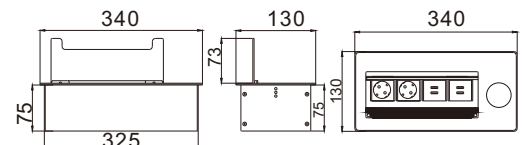

FN-20W

Output rate	18W		
Voltage	110-240V		
Input	space aluminum		
Describe	Support Iphone, Apple Watch1, watch2, watch3, watch4, watch5, ect		
G.W/CTN(KGS)	MEASUREMENT/CTN(CM)	TOTAL(M³)	Set/CTN
5	36.4*28*18	0.018	18

Outline Drawing:

FZ-521B-WF

Wattage	Aluminum alloy		
Panel Dimension (mm)	340*130		
Cutout (mm)	328*116		
Capacity Of Modules	8 ways 45*45mm modules		
G.W/CTN(KGS)	MEASUREMENT/CTN(CM)	TOTAL(M³)	Set/CTN
17.5	52*34.5*68.5	0.123	12

Outline Drawing:

FZ-521S-WF

Wattage	Aluminum alloy		
Panel Dimension (mm)	340*130		
Cutout (mm)	328*116		
Capacity Of Modules	8 ways 45*45mm modules		
G.W/CTN(KGS)	MEASUREMENT/CTN(CM)	TOTAL(M³)	Set/CTN
17.5	53.5*37*34.5	0.068	6

Outline Drawing: