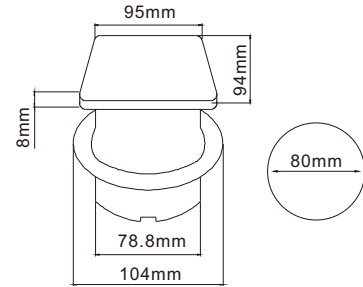

FZ-PFB01

Panel Material	PC		
Panel Dimension (mm)	95*94		
Cutout (mm)	80*80		
Capacity Of Modules	Slide coverplate with outlet&USB		
Color	Black		
G.W/CTN(KGS)	MEASUREMENT/CTN(CM)	TOTAL(M³)	Set/CTN
8.45	58*49*35	0.099	33

Outline Drawing: