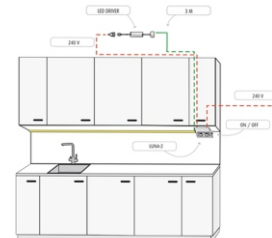

## 1.Safewire's Counter top socket Application in different system

Kitchen socket solutions

Leid-Corner + Lampa-2

**International 45×45 mm /86 type switch ,bluetooth, 4.2USB, PD USB Charger and socket.**