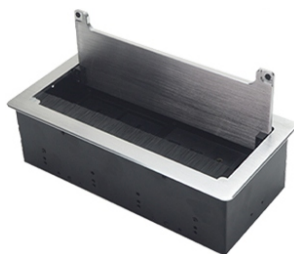

F55

F50

F51

F52

Anodised Ev1 Aluminum/Brushing wire drawing flap , optional black powder-coated housing.

FZ-L002A/B

Be closed while device have been plugged in and without crushing the cables.

FZ-521C