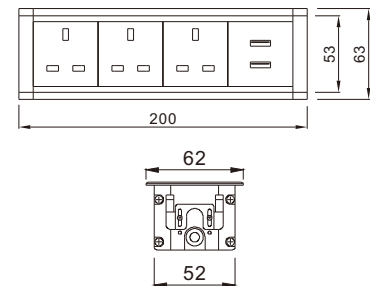

Outline Drawing: