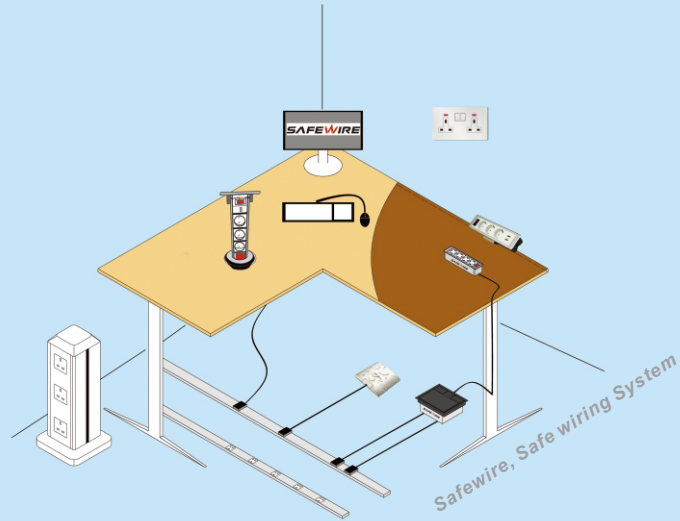

 **SAFEWIRE**, Safe Wiring System  
Since 1998; 20 years OEM factory for global brand

**Desktop / Furniture Electric**

Safewire **2023-2024** Season

*Desktop socket / PDU socket / wireless charger*

**FZ-517**