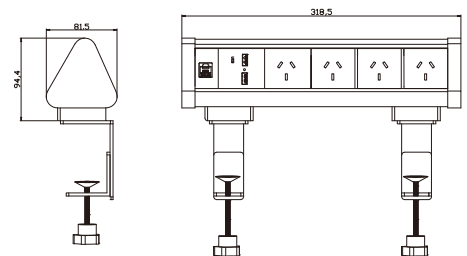

FZ-TB-A/P

Panel Material	Aluminum alloy/PC		
Panel Dimension (mm)	200*63		
Cutout (mm)	170*33		
Capacity Of Modules	50*50mm black modules /45*45mm white modules		
Color	Silver / Black		
Describe	Flush-mounting with power cable / GST		
G.W/CTN(KGS)	MEASUREMENT/CTN(CM)	TOTAL(M³)	Set/CTN
17.6	52*41*39	0.083	12

Outline Drawing: