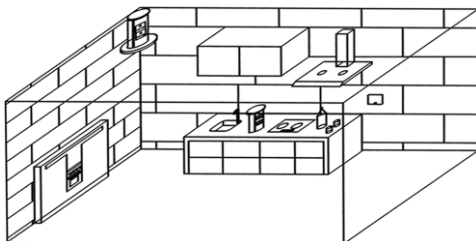

## 1.Safewire's Counter top socket Application in different system

Kitchen socket solutions

Leid-Corner + Lampa-2

**International 45×45 mm /86 type switch ,bluetooth, 4.2USB, PD USB Charger and socket.**