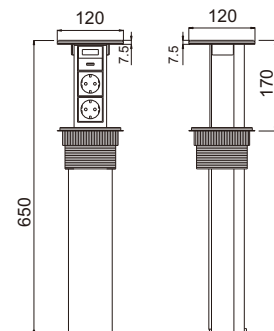

Outline Drawing: