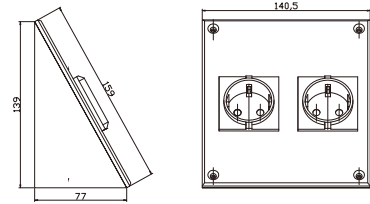

CAP: Corner Aluminum Profile

SFGLC-2

Panel material	Aluminum alloy		
Feature	Usually used in the kitchen, hotel and so on		
Capacity of modules	4 ways (45*45mm)modules		
Color surface	Silver		
G.W/CTN(KGS)	MEASUREMENT/CTN(CM)	TOTAL(M³)	Set/CTN
12.15	56*31*31	0.054	10

Outline Drawing: