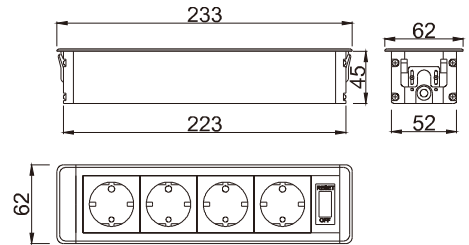

Outline Drawing:

**FZ-507B**

Panel Material	Aluminum alloy/steel		
Panel Dimension (mm)	223*62*45		
Cutout (mm)	229*58		
Capacity Of Modules	Max. 8 ways 45*45mm modules		
Color	Black		
G.W/CTN(KGS)	MEASUREMENT/CTN(CM)	TOTAL(M <sup>3</sup> )	Set/CTN
25	51*34*33	0.057	12