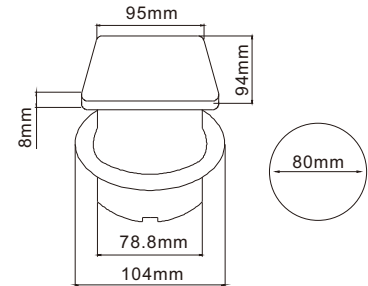

FZ-PFB02

Panel Material	PC		
Panel Dimension (mm)	95*94		
Cutout (mm)	80*80		
Capacity Of Modules	Slide coverplate with 45*45mm socket & USB		
Color	Black		
G.W/CTN(KGS)	MEASUREMENT/CTN(CM)	TOTAL(M³)	Set/CTN
8.45	58*49*35	0.099	33

Outline Drawing: