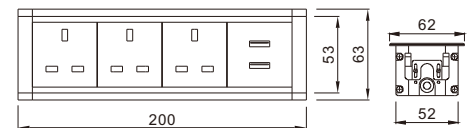

1. Cable Management 4. CMD: Clamped Mounted Desktop

FZ-CK02

Panel Material	Aluminum		
Panel Dimension (mm)	L*86d*87h mm		
Cutout (mm)	(L-30)*80d mm		
Capacity Of Modules	7 modules		
Color	Silver / Black		
G.W/CTN(KGS)	MEASUREMENT/CTN(CM)	TOTAL(M³)	Set/CTN
12. 15	56*31*31	0. 054	10

Outline Drawing:

FZ-CK03

Panel Material	Aluminum		
Panel Dimension (mm)	L*102d*103h mm		
Cutout (mm)	(L-30)*106d mm		
Capacity Of Modules	2-7 modules		
Color	Silver / Black		
G.W/CTN(KGS)	MEASUREMENT/CTN(CM)	TOTAL(M³)	Set/CTN
12. 15	56*31*31	0. 054	10

Outline Drawing:

FZ-TB-W

Panel Material	Aluminum alloy/PC		
Panel Dimension (mm)	200*63		
Cutout (mm)	170*33		
Capacity Of Modules	6/8/10 ways 50*50mm black /45*45mm white modules		
Color	White		
G.W/CTN(KGS)	MEASUREMENT/CTN(CM)	TOTAL(M³)	Set/CTN
12. 15	56*31*31	0. 054	10

Outline Drawing: