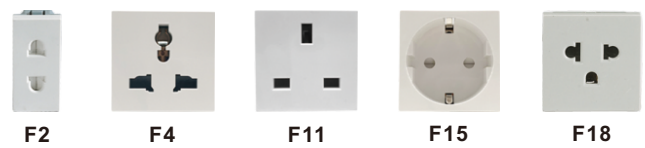

3. 45×45 mm type