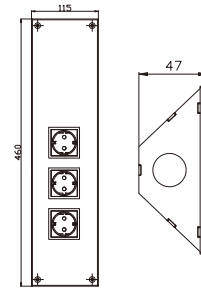

Outline Drawing:

**FZ-508**

Panel Material	ABS		
Panel Dimension (mm)	320*67*68		
Cutout (mm)	300*50*50		
Capacity Of Modules	Max.9ways 45*45mm modules		
Color surface	Black		
G.W/CTN(KGS)	MEASUREMENT/CTN(CM)	TOTAL(M <sup>3</sup> )	Set/CTN
12.15	56*31*31	0.054	10