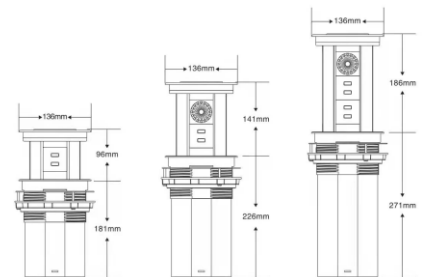

Outline Drawing: