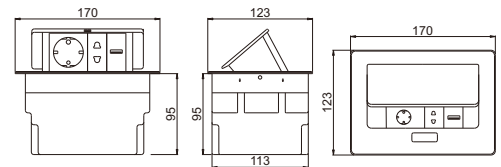

Panel Material	Aluminum alloy		
Panel Dimension (mm)	170*123		
Cutout (mm)	148*115		
Capacity Of Modules	4 ways 45*45mm modules		
Color	White		
G.W/CTN(KGS)	MEASUREMENT/CTN(CM)	TOTAL(M³)	Set/CTN
8.76	49*42.7*27	0.056	12

Outline Drawing: