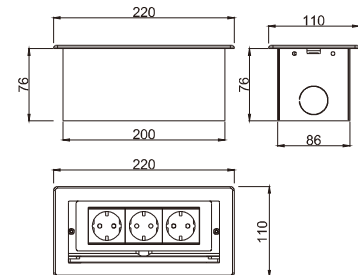

FZ-536

Panel Material	Aluminum alloy		
Panel Dimension (mm)	200*86*76		
Cutout (mm)	180*60*50		
Capacity Of Modules	6 ways 45*45mm modules		
G.W/CTN(KGS)	MEASUREMENT/CTN(CM)	TOTAL(M³)	Set/CTN
11.7	40*25.5*43	0.044	12

Outline Drawing: