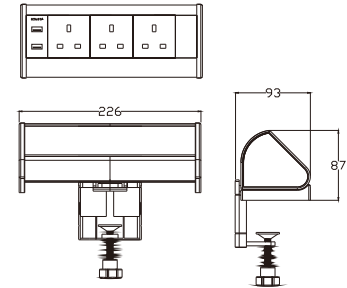

FZ-TB-W

**Fixed or Free-standing Installation.**

Fixed Installation

Free-standing

**Configuration and dimension can be customization.**

1. Cable Management 4. CMD: Clamped Mounted Desktop

**FZ-CK02**

Panel Material	Aluminum		
Panel Dimension (mm)	L*86d*87h mm		
Cutout (mm)	(L-30)*80d mm		
Capacity Of Modules	7 modules		
Color	Silver / Black		
G.W/CTN(KGS)	MEASUREMENT/CTN(CM)	TOTAL(M <sup>3</sup> )	Set/CTN
12. 15	56*31*31	0. 054	10

Outline Drawing:

**FZ-CK03**

Panel Material	Aluminum		
Panel Dimension (mm)	L*102d*103h mm		
Cutout (mm)	(L-30)*106d mm		
Capacity Of Modules	2-7 modules		
Color	Silver / Black		
G.W/CTN(KGS)	MEASUREMENT/CTN(CM)	TOTAL(M <sup>3</sup> )	Set/CTN
12. 15	56*31*31	0. 054	10