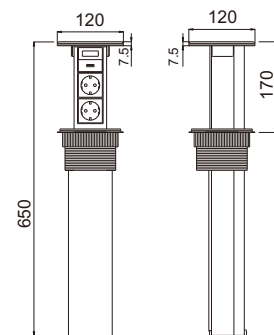

Outline Drawing: