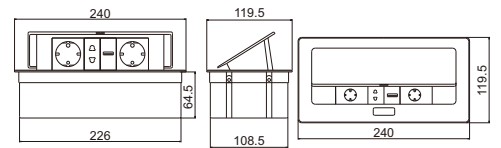

FZ-517-DN B/W/S

Panel Material	Aluminum alloy		
Panel Dimension (mm)	266*118		
Cutout (mm)	231*112		
Capacity Of Modules	6 ways 45*45mm modules		
Color	Black / White / Silver		
G.W/CTN(KGS)	MEASUREMENT/CTN(CM)	TOTAL(M³)	Set/CTN
9.95	44.5*28.5*27	0.034	9

Outline Drawing: