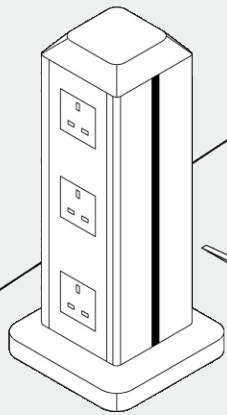

Modular design for Configuration of power supply and communication, 45*45mm modular, 86 type switch and International Brand data etc.

F2

F4

F11

F15

F18

F59

F65A

F21/F23

F55

F50

F51

F52