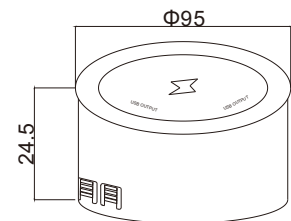

Output	5V/1A 9V/1.1A		
Voltage	110-240V		
Input	5V2A 9V1.67A		
USB port	5V/2A(two port)		
Charging Distance	8mm		
G.W/CTN(KGS)	MEASUREMENT/CTN(CM)	TOTAL(M³)	Set/CTN
5.5	43.5*24.5*27.5	0.029	50

Outline Drawing: