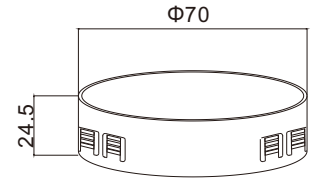

Output	5V/1A 9V/1.1A		
Voltage	110-240V		
Input	5V2A		
Product size	Ø70* 24.5mm		
Charging Distance	8mm		
G.W/CTN(KGS)	MEASUREMENT/CTN(CM)	TOTAL(M³)	Set/CTN
5.5	43.5*24.5*27.5	0.029	50

Outline Drawing: