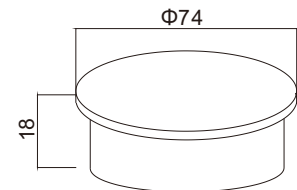

FT-07W

Output	5V/1A 9V/1.1A		
Voltage	110-240V		
Input	5V2A		
Product Size	Ø74 * 18mm		
Charging Distance	8mm		
G.W/CTN(KGS)	MEASUREMENT/CTN(CM)	TOTAL(M³)	Set/CTN
5	36.4*28*18	0.018	18

Outline Drawing: