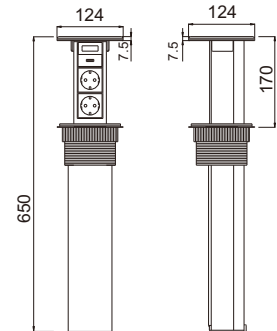

FZ-527B

Panel Material	Stainless		
Surface finish	Painted/Oxygenated		
Capacity of modules	8 ways 45*45mm modules		
Describe	Cylindrical engineer pop up with UsB/outlets		
G.W/CTN(KGS)	MEASUREMENT/CTN(CM)	TOTAL(M³)	Set/CTN
10.4	47*42*27.5	0.054	6

Outline Drawing: