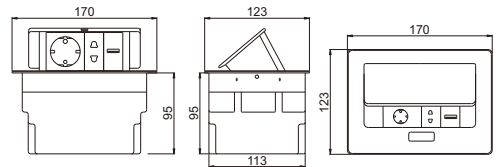

FZ-515S

Panel Material	Aluminum alloy		
Panel Dimension (mm)	170*123		
Cutout (mm)	148*115		
Capacity Of Modules	4 ways 45*45mm modules		
Color	Silver		
G.W/CTN(KGS)	MEASUREMENT/CTN(CM)	TOTAL(M³)	Set/CTN
8.76	49*42.7*27	0.056	12

Outline Drawing: