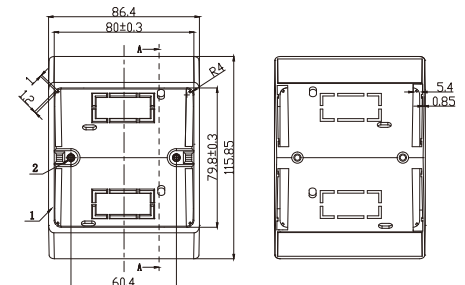

Outline Drawing: