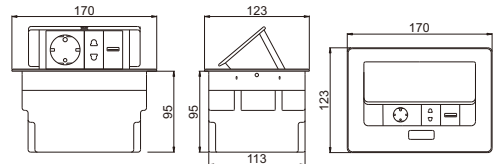

Panel Material	Aluminum alloy		
Panel Dimension (mm)	170*123		
Cutout (mm)	148*115		
Capacity Of Modules	4 ways 45*45mm modules		
Color	Black		
G.W/CTN(KGS)	MEASUREMENT/CTN(CM)	TOTAL(M³)	Set/CTN
8.76	49*42.7*27	0.056	12

Outline Drawing: