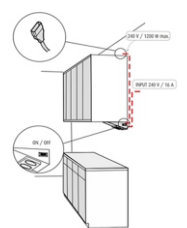

## 1.Safewire's Counter top socket Application in different system

Kitchen socket solutions

Leid-Corner + Lampa-2

**International 45×45 mm /86 type switch ,bluetooth, 4.2USB, PD USB Charger and socket.**