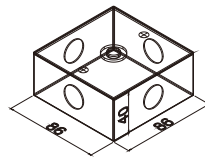

Wall Mounted Socket Series

More Protection

Polish material protect from oil and water

Say No

Oil

Water

304 Stainless / Chrome surface finish , more performance anti-corrosion & anti-oil

More optional color like Silver/Black/White/Graphite etc.

1.Safewire's Counter top socket Application in different system