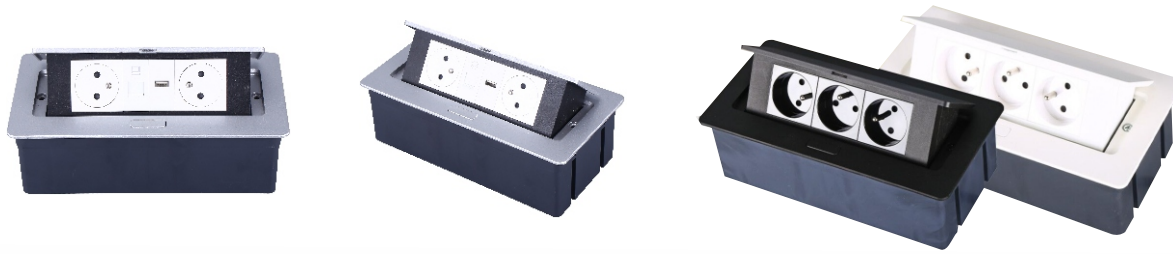

45mm snap-in socket+ 2 bridge support + screw fixing box, Easy Installation & replacement save labor cost.

45 degree/180 degree plug with socket + IP44 pop up 45mm socket with shutter, more best plug.

45 degree