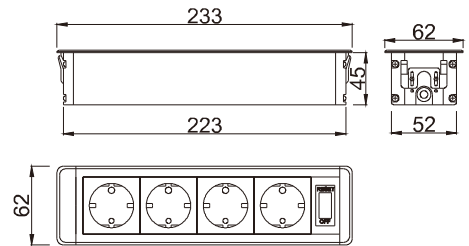

Outline Drawing:

**FZ-507B**

Panel Material	Aluminum alloy/steel		
Panel Dimension (mm)	223*62*45		
Cutout (mm)	229*58		
Capacity Of Modules	Max. 8 ways 45*45mm modules		
Color	Black		
G.W/CTN(KGS)	MEASUREMENT/CTN(CM)	TOTAL(M <sup>3</sup> )	Set/CTN
25	51*34*33	0.057	12

Outline Drawing:

**FZ-536**

Panel Material	Aluminum alloy		
Panel Dimension (mm)	200*86*76		
Cutout (mm)	180*60*50		
Capacity Of Modules	6 ways 45*45mm modules		
G.W/CTN(KGS)	MEASUREMENT/CTN(CM)	TOTAL(M <sup>3</sup> )	Set/CTN
11.7	40*25.5*43	0.044	12