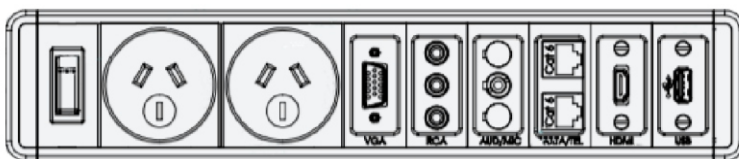

FZ-TB-W

**Fixed or Free-standing Installation.**

Fixed Installation

Free-standing

**Configuration and dimension can be customization.**

1. Cable Management 4. CMD: Clamped Mounted Desktop

**FZ-CK02**

Panel Material	Aluminum		
Panel Dimension (mm)	L*86d*87h mm		
Cutout (mm)	(L-30)*80d mm		
Capacity Of Modules	7 modules		
Color	Silver / Black		
G.W/CTN(KGS)	MEASUREMENT/CTN(CM)	TOTAL(M <sup>3</sup> )	Set/CTN
12. 15	56*31*31	0. 054	10