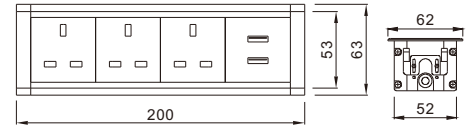

FZ-TB-B (black)

Panel Material	Powder-Coated Aluminum housing		
Panel Dimension (mm)	200*63		
Cutout (mm)	170*33		
Capacity Of Modules	50*50mm black modules /45*45mm white modules		
Color	Black		
G.W/CTN(KGS)	MEASUREMENT/CTN(CM)	TOTAL(M³)	Set/CTN
12.15	56*31*31	0.054	10

Outline Drawing:

FZ-TB-A

Panel Material	Aluminum alloy/PC		
Panel Dimension (mm)	200*63		
Cutout (mm)	170*33		
Capacity Of Modules	50*50mm black modules /45*45mm white modules		
Color	Silver / Black		
Describe	Flush-mounting with power cable		
G.W/CTN(KGS)	MEASUREMENT/CTN(CM)	TOTAL(M³)	Set/CTN
17.6	52*41*39	0.083	12

Outline Drawing:

FZ-TB-A/P

Panel Material	Aluminum alloy/PC		
Panel Dimension (mm)	200*63		
Cutout (mm)	170*33		
Capacity Of Modules	50*50mm black modules /45*45mm white modules		
Color	Silver / Black		
Describe	Flush-mounting with power cable / GST		
G.W/CTN(KGS)	MEASUREMENT/CTN(CM)	TOTAL(M³)	Set/CTN
17.6	52*41*39	0.083	12

Outline Drawing: