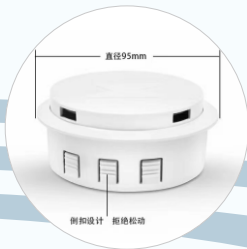

2. Teeth around and lock mechanism, more stable & Convenient Installation.

3. Supply with Input USB Cable and accessories.