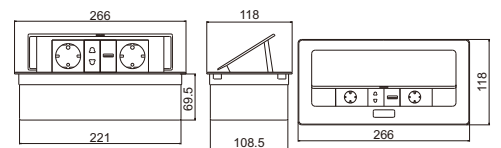

PUD:Pop Up Desktop

FZ-517B

Panel Material	Aluminum alloy		
Panel Dimension (mm)	240*120		
Cutout (mm)	231*12		
Capacity Of Modules	6 ways 45*45mm modules		
Color	Black RAL9005		
G.W/CTN(KGS)	MEASUREMENT/CTN(CM)	TOTAL(M³)	Set/CTN
15.4	48*31*42	0.062	12

Outline Drawing:

FZ-517-DN B/W/S

Panel Material	Aluminum alloy		
Panel Dimension (mm)	266*118		
Cutout (mm)	231*112		
Capacity Of Modules	6 ways 45*45mm modules		
Color	Black / White / Silver		
G.W/CTN(KGS)	MEASUREMENT/CTN(CM)	TOTAL(M³)	Set/CTN
9.95	44.5*28.5*27	0.034	9

Outline Drawing: