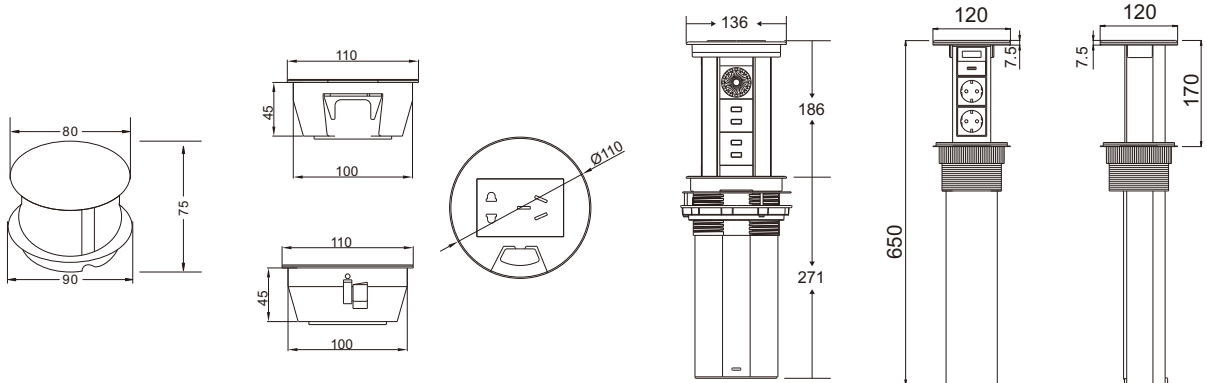

FZ-VL-001

FZ-527E/U

FZ-527B

More optional  $\phi 80\text{mm}$ ,  $\phi 100$ ,  $\phi 124\text{mm}$  for grommet hole in furniture.

**VLD: Vertical Liftable Desktop**

**FZ-VL-001**

Panel Material	Aluminum 6063, PC zinc alloy		
Surface finish	silver/black		
Capacity of modules	16 ways 45*45mm modules		
Describe	wireless charger & USB motorised pop up with USB/bluetooth/outlets		
G.W/CTN(KGS)	MEASUREMENT/CTN(CM)	TOTAL(M <sup>3</sup> )	Set/CTN
10.4	47*42*27.5	0.054	6