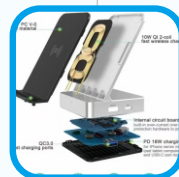

Specification

1. Overcurrent protection, over voltage protection Temperature control, smart clip, safety protection for you device.