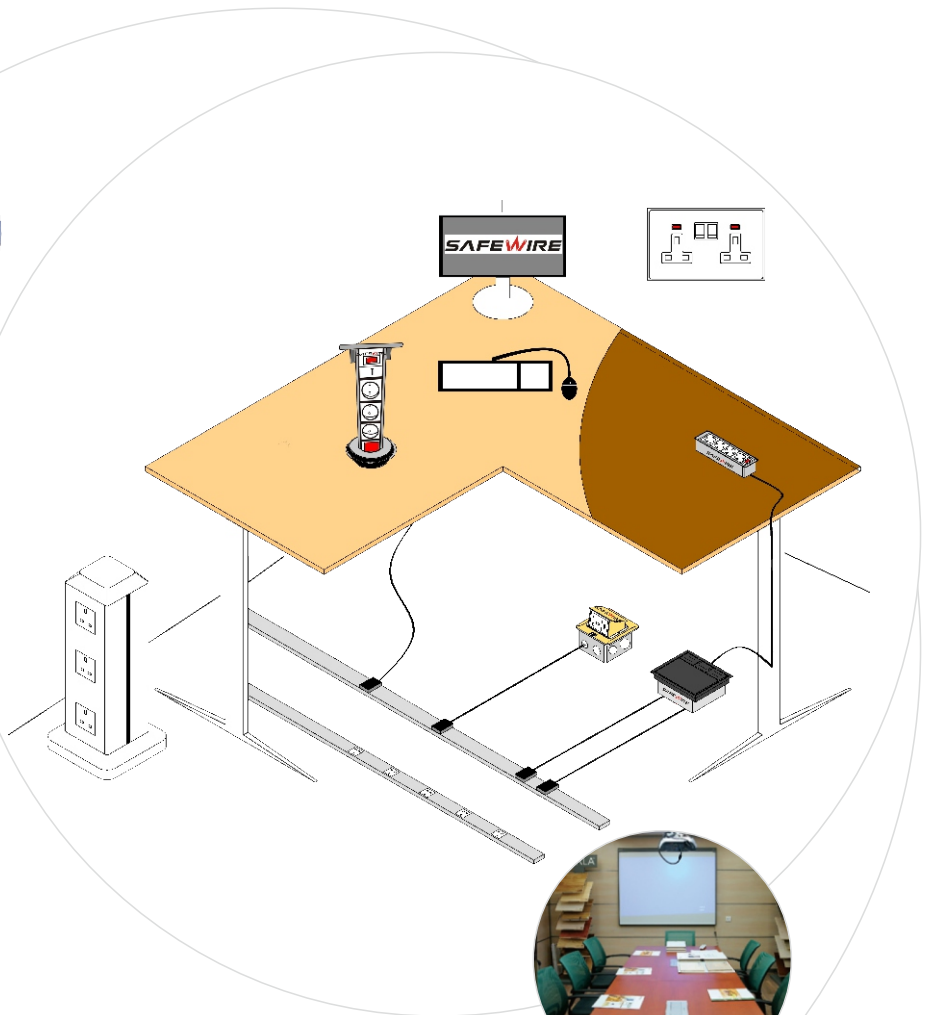

Outline Drawing:

IP44 Level protector shutter socket

45 degree socket, more easy plug into unites.

Optional motorised pop up with bluetooth/USB and wireless charge etc.

**FZ-VL-001**

**FZ-527E/W**

**FZ-527E/U**