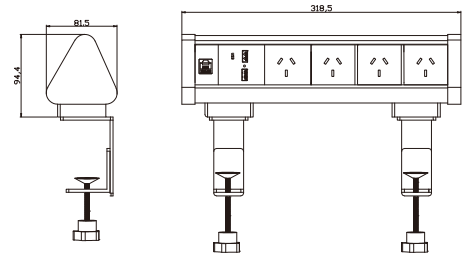

FZ-TB-A

Panel Material	Aluminum alloy/PC		
Panel Dimension (mm)	200*63		
Cutout (mm)	170*33		
Capacity Of Modules	50*50mm black modules /45*45mm white modules		
Color	Silver / Black		
Describe	Flush-mounting with power cable		
G.W/CTN(KGS)	MEASUREMENT/CTN(CM)	TOTAL(M³)	Set/CTN
17.6	52*41*39	0.083	12

Outline Drawing: