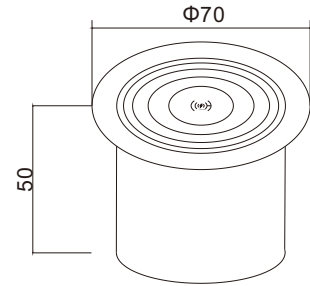

FT-09W

Output	5V/1A 9V/1.1A		
Voltage	110-240V		
Input	5V 2A (two port)		
Materials	ABS		
Charging Distance	8mm		
G.W/CTN(KGS)	MEASUREMENT/CTN(CM)	TOTAL(M³)	Set/CTN
16	53*34*24	0.043	50

Outline Drawing: