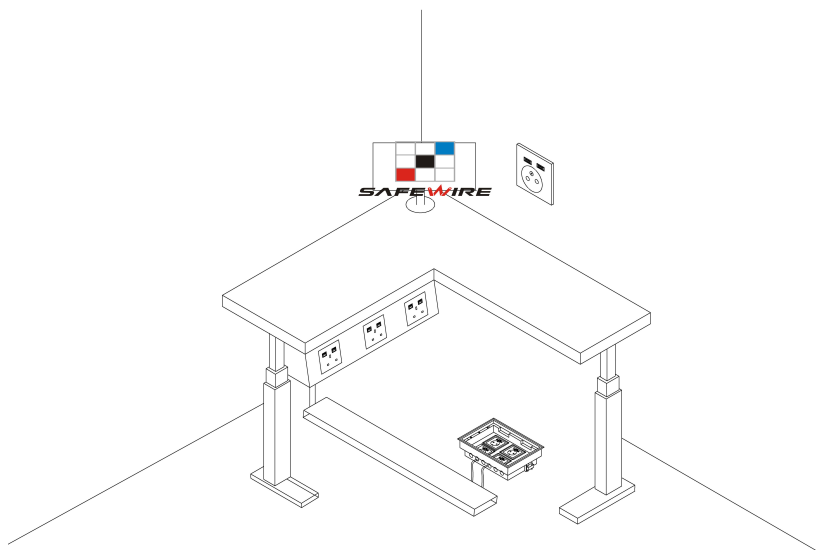

Application:

This Wall Charger Adapter with Dual USB Outlet allows you to charge / power 2 x USB devices and one other electrical item with Schuko Plug in one socket. It can meet charge needs of various devices such as iPad and tablet PC.2.1A Max.