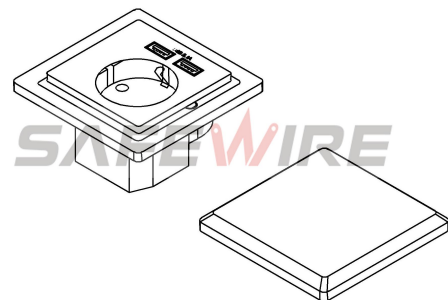

XJY-USB-18B Outline drawing:

Units:mm

Installation Process

- 1.Click out face plate from 86 type USB switch.
- 2.Just point the hole of USB switch and bridge/frame slot them together.
- 3.Screw and tighten them.

(2)