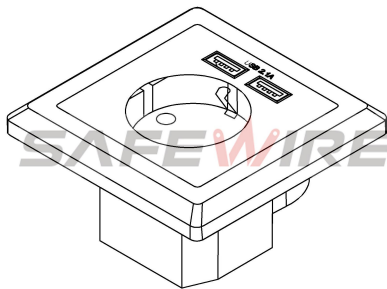

XJY-USB-18B Outline drawing:

XJY-USB-18B outline

Units:mm

Installation Process

- 1.Click out face plate from 86 type USB switch.
- 2.Just point the hole of USB switch and bridge/frame slot them together.
- 3.Screw and tighten them.