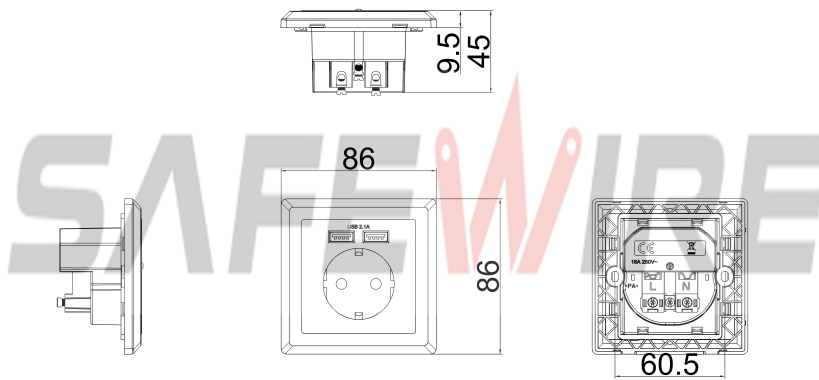

XJY-USB-18B Outline drawing:

XJY-USB-18B outline

Units:mm

Installation Process

- 1.Click out face plate from 86 type USB switch.
- 2.Just point the hole of USB switch and bridge/frame slot them together.
- 3.Screw and tighten them.