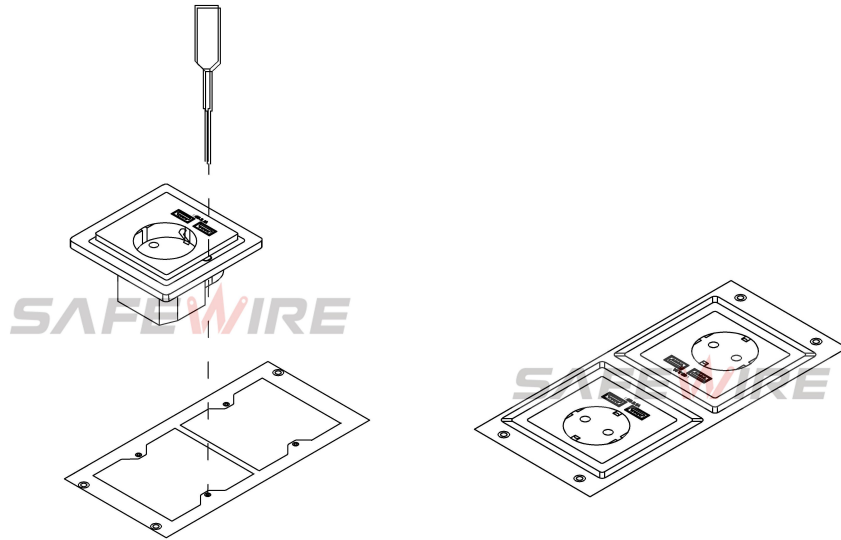

(1)

(2)

(3)

4.Safety Warning:

1. This is a class I product and must be earthed.
2. For indoor use only.
- 3.This product must be installed/wired by a qualified electrician.

5.Attentions:

- 1.Protect children from touch skirt of USB port.
- 2.Ensure current and voltage as rating current/voltage .DO not overload
3. Prevent from corrosive liquid, gas (strong acid, strong alkali, paint)and humidity.