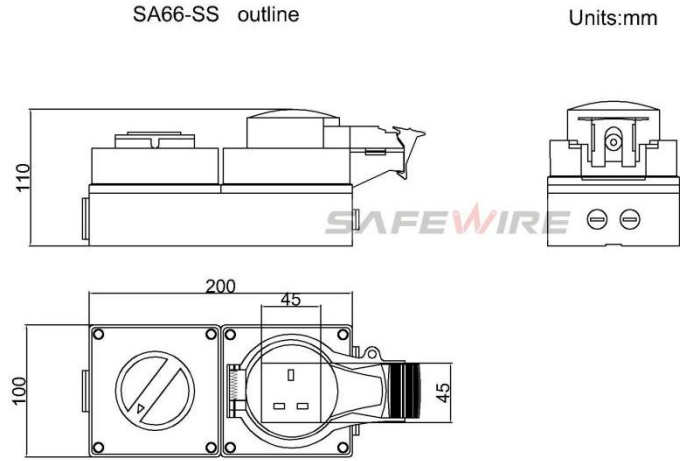

SA66-SS Outline drawing: