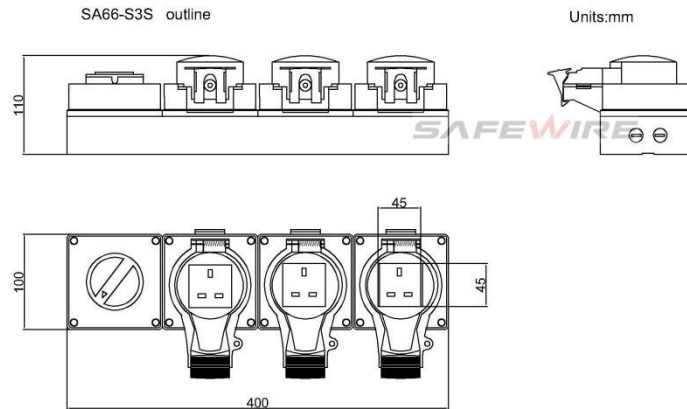

Feature

- 1).IP66 Rated ,Cover will stay open to allow for easy access to sockets;
- 2).Applicable for the 45mm modules inside;Re-configuration is customization.
- 3). 86*86mm dimension box of 4*24mm knock out with transparent cover lid.

SA66-S3S Outline drawing: