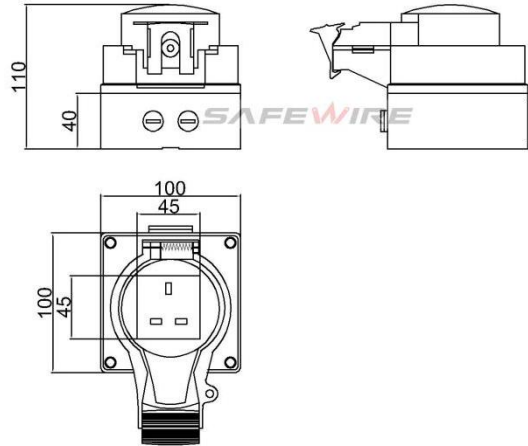

ZIP:325604

(E-mail) : info@safewirele.com

(WEB): <http://www.safewirele.com>

Specification

Type	Waterproof Switch Socket
Rated Voltage	110V-250V
Rated Current	13A
Material	ABS/PC
Color	Gray
Temperature	-20 ~ 55°C
IP Grade	IP66
Capacity	45mm modules
Outlet type	BS13A Socket;

Product show

Feature

- 1).IP66 Rated ,Cover will stay open to allow for easy access to sockets;
- 2).Applicable for the 45mm modules inside;Re-configuration is customization.
- 3). 86*86mm dimension box of 4*24mm knock out with transparent cover lid.

SA66-S Outline drawing:

SA66-S outline

Units:mm

Application

The waterproof switch is suitable for the ports, shipping, cold storage, car washing and kitchen, bathroom, balcony, such as washing machines placed in damp or spray more environment, operation can be through the transparent membrane directly. Can be equipped with belt joint module series accessories and basic series; Framework can be installed in front of the fastening screw on the base of enough cable wiring space, make the installation Powder compact and reliable, convenient maintenance, ensure the protection grade is IP66 are closed.