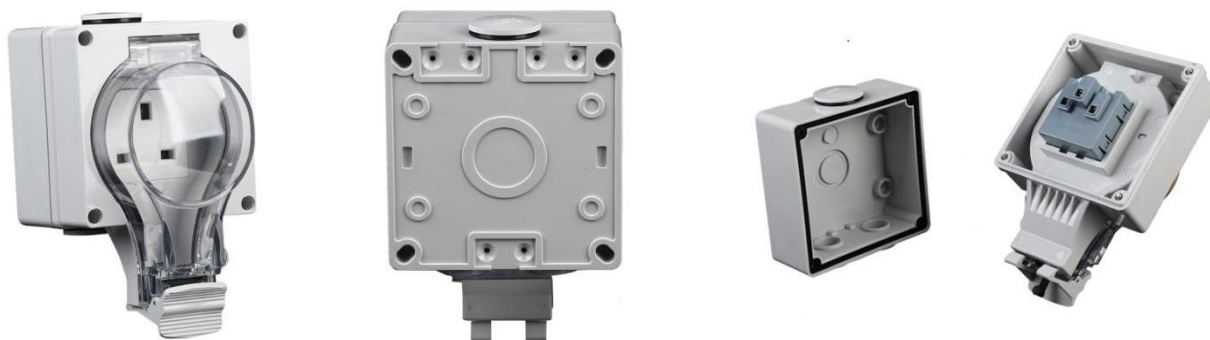

ZIP:325604

(E-mail) : info@safewirele.com

(WEB): <http://www.safewirele.com>

Specification

Type	Waterproof Switch Socket
Rated Voltage	110V-250V
Rated Current	13A
Material	ABS/PC
Color	Gray
Temperature	-20 ~ 55°C
IP Grade	IP66
Capacity	45mm modules
Outlet type	BS13A Socket;

Product show

Feature

- 1).IP66 Rated ,Cover will stay open to allow for easy access to sockets;
- 2).Applicable for the 45mm modules inside;Re-configuration is customization.
- 3). 86*86mm dimension box of 4*24mm knock out with transparent cover lid.

SA66-S Outline drawing:

SA66-S outline

Units:mm

Application

The waterproof switch is suitable for the ports, shipping, cold storage, car washing and kitchen, bathroom, balcony, such as washing machines placed in damp or spray more environment, operation can be through the transparent membrane directly. Can be equipped with belt joint module series accessories and basic series; Framework can be installed in front of the fastening screw on the base of enough cable wiring space, make the installation Powder compact and reliable, convenient maintenance, ensure the protection grade is IP66 are closed.