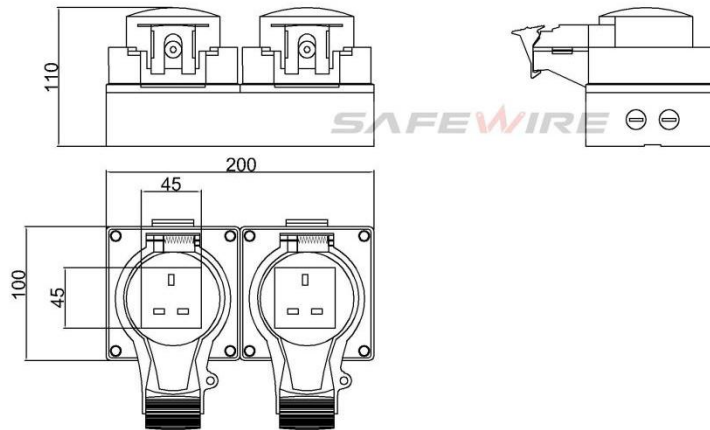

SA66-2S Outline drawing:

SA66-2S outline

Units:mm