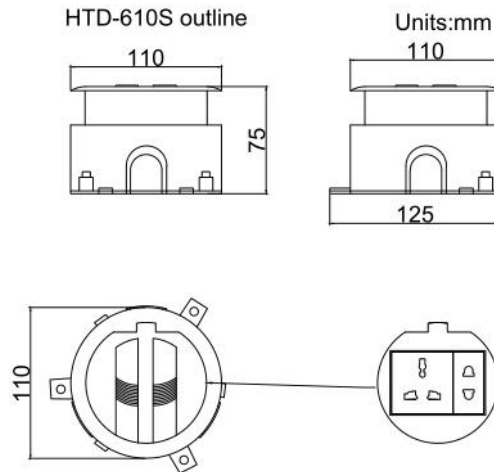

HTD-610S Outline drawing:

SAFEWIRE

Available sockets or modules types:

SAFEWIRE

45 Type Function Accessories

F2	F3	F4	F11	F15	F16	F18		
F20/F21/F22/F23/F25/F28	F50	F51	F52	F53	F55	F56	F58	F59
F60	F62	F65/F66/F67/F68	F68	F71