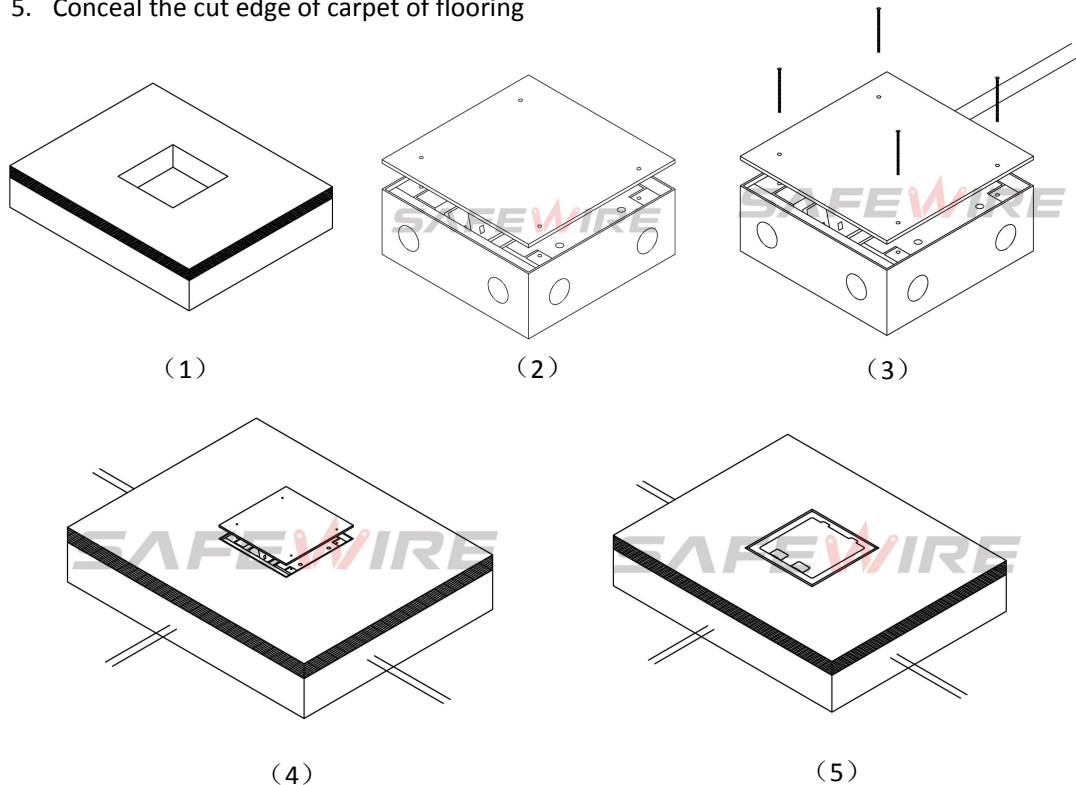

SafeWire

Package solution

www.safewirele.com

Installation instructions:

1. Cut out 198*198, Powering the slurry.
2. Remove the pre-installed temporary lid,wiring and installing modules.
3. Per-installthe cable pipe as per your request .
4. Install cover lid and tighten with screws.
5. Conceal the cut edge of carpet of flooring