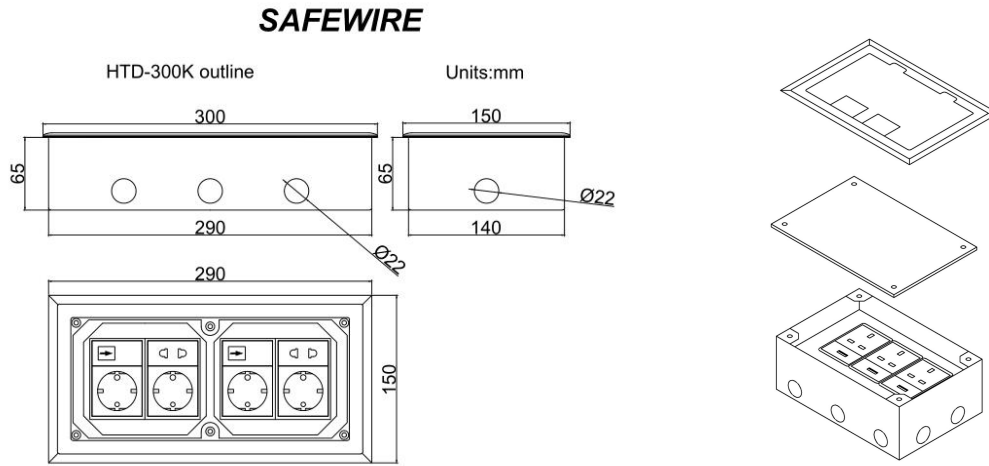

SAFEWIRE

Wenzhou Safewire Electric Co.,Ltd.

No.152 Xingguang Road, Xingguang industry zone, Liushi town, Yueqing, Wenzhou,China ,325604

HTD-300K Outline drawing: