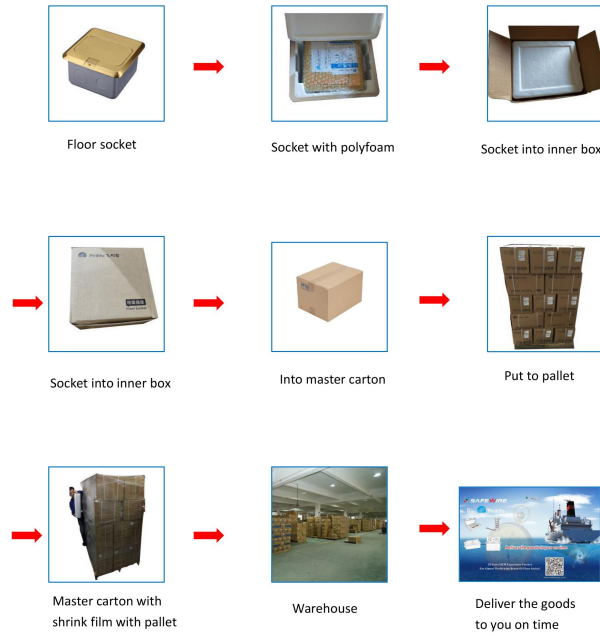

SafeWire

Package solution

www.safewirele.com

Installation instructions:

1. Cut out 198*198, Powering the slurry.
2. Remove the pre-installed temporary lid,wiring and installing modules.
3. Per-installthe cable pipe as per your request .
4. Install cover lid and tighten with screws.
5. Conceal the cut edge of carpet of flooring