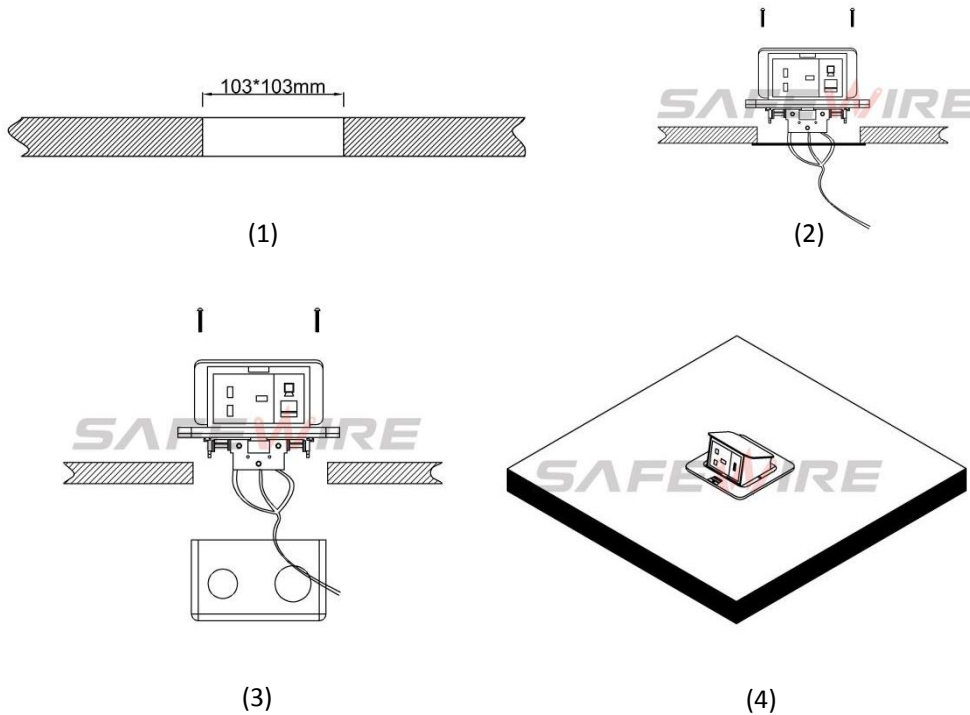

SAFEWIRE

45 Type Function Accessories

F2	F3	F4	F11	F15	F16	F18		
F20 F21 F22 F23 F24 F25	F30	F31	F32	F33	F35	F36	F38	F39
F40	F42	F45 F46 F47 F48	F48	F49				

Installation Guide

1. Cut out size : 103*103mm.Install the bottom box with panel into the specified location.
2. Screw mounting frame and panel(for desktop only).
3. Fix the panel and bottom box with screws(This item is for ground installation only).
4. Adjust the tightness of all wiring lines (no influence on opening).