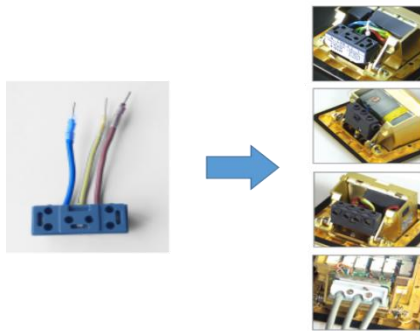

CE certificate by TUV,Germany

LVD test report

Product Show:

Features:

1.Easy to install: Fast connect wire for terminal block as fast wiring connection.

2. More Strong Scratch Resistance: Surface finish made from Brass (H62) by combination of tough material, Aluminum (6061) .

3.durable socket receptacle:Using elastic phosphor copper , high conductivity ,pulling and plugging over 15000 times.PC+ABS fireproof : 850 degree C temp.; Oxygen Insulation & Fire

resistance in accordance with UL94 standard.