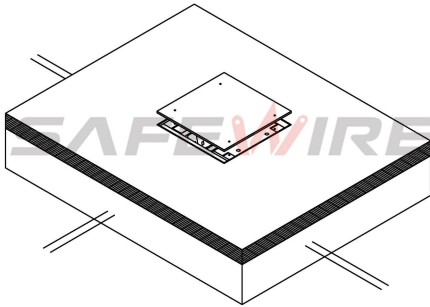

SAFEWIRE

Wenzhou Safewire Electric Co.,Ltd.

No.152 Xingguang Road, Xingguang industry zone, Liushi town, Yueqing, Wenzhou,China ,325604

---

(4)