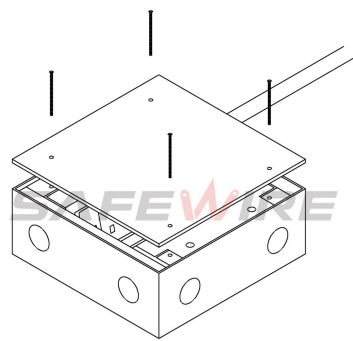

SafeWire

Package solution

www.safewirele.com

Installation instructions:

1. Cut out 113*113(mm), Powering the slurry.
2. Remove the pre-installed temporary lid,wiring and installing modules.
3. Per-installthe cable pipe as per your request .
4. Install cover lid and tighten with screws.
5. Conceal the cut edge of carpet of flooring

(3)