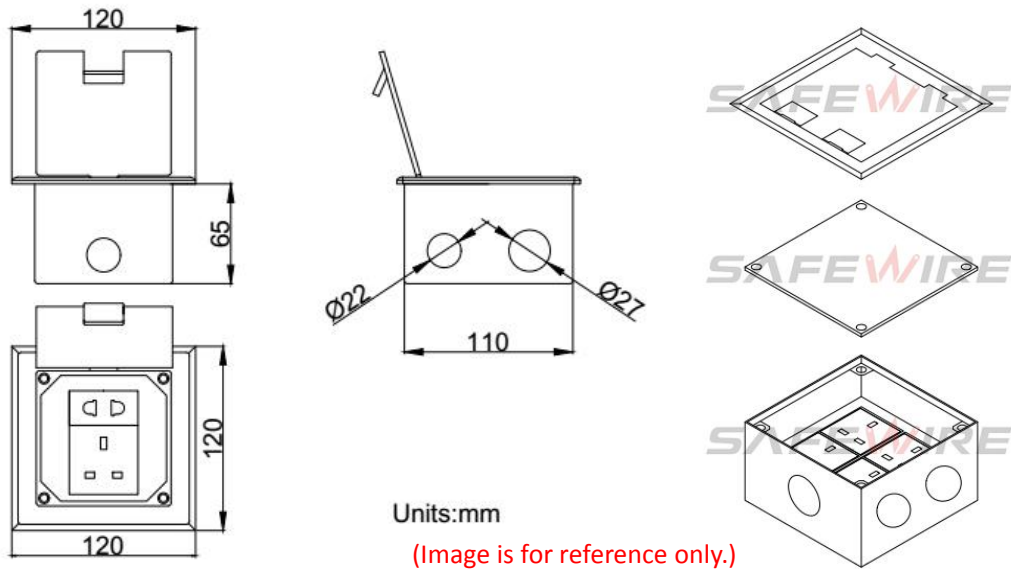

Available for F type 45*45mm type or D type22.5*45mm international sockets or modules types:

SAFEWIRE
45 Type Function Accessories

2 pin socket	3 pin 10A socket	3 pin multi function	6A socket	6A socket	6A socket	USB socket		
F2	F3	F4	F11	F15	F16	F18		
4 pin C&S socket	TV socket	8W socket	3.2A socket	4 pin (pin)	Audio socket	Video socket	Stereo socket	USB
F19	F20	F21	F22	F23	F24	F25	F26	F27
Current socket	Signal socket	15 pins VGA	HD TV socket	Ethernet				
F28	F29	F30	F31	F32				

HTD-120K Outline drawing:

HTD-120K outline

Package: 8 Pcs inner box into a master carton.Poly bag with box packing.