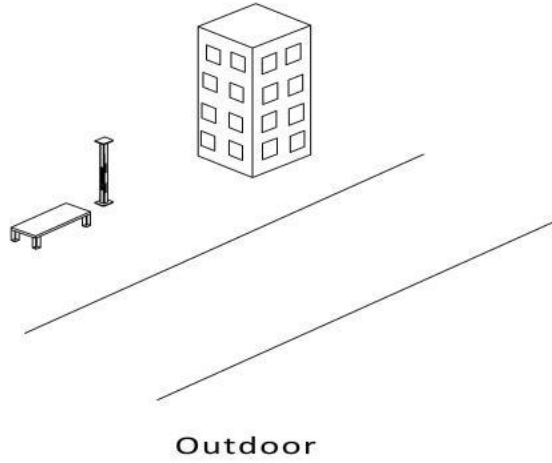

Application: