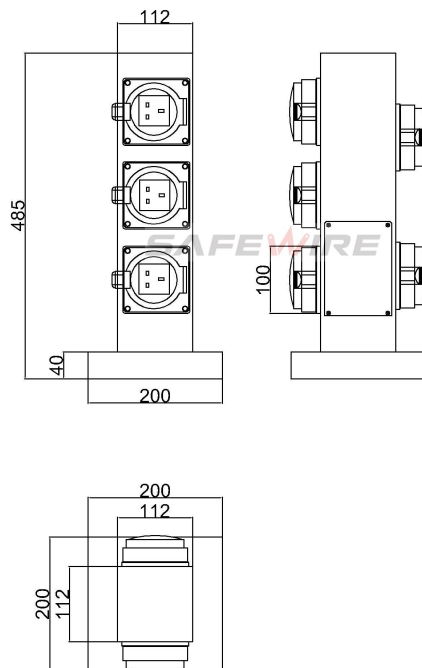

(E-mail) : info@safewirele.com

(WEB): <http://www.safewirele.com>

Technical parameters

Serial No.	Parameter	Description
1	Power supply side	Two side
2	Shape column	square
3	Panel Material	stainless steel 304
4	Surface finish	Painted/Brushed Oxygenated
5	Degree of protection	IP66
6	Rated Voltage	110V-250V
7	Rated Current	16A
8	Capacity of modules	4 sockets +circuit breaker + surge protection
9	Color	white

Application:

Outline drawing

FZ-S66 outline

Units:mm

Attentions:

1. When installing and wiring, Product should avoid direct contact with corrosive liquid, gas (strong acid, strong alkali, paint).
2. This product is suitable for dry surface treatment, avoid water flush and immersion, and ensure its insulation. This product is not suitable for use in wet areas.
3. All dimensions quotes are nominal only. Drawing images and specification are only for illustrative purposes and dimensions are subject to final confirmation by us.