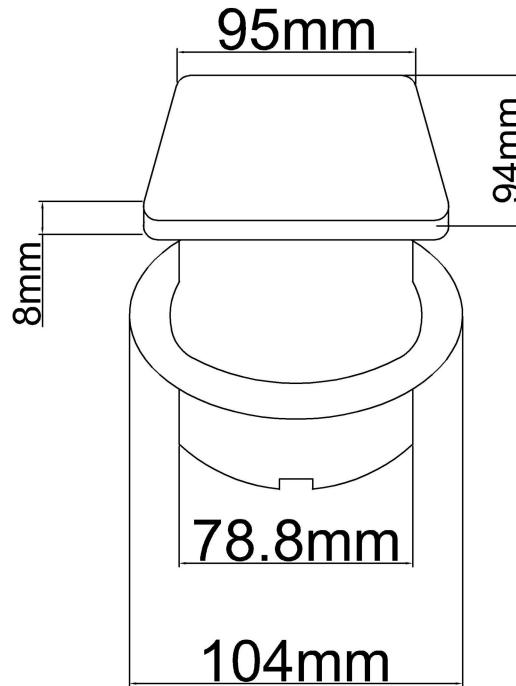

FZ-501 Outline drawing:

Available sockets or modules types:

SAFEWIRE

45 Type Function Accessories

F2	F3	F4	F11	F15	F16	F18		
F20/F21/F22/F23/F25/F28	F50	F51	F52	F53	F55	F56	F58	F59
F60	F62	F65/F66/F67/F68	F68	F71