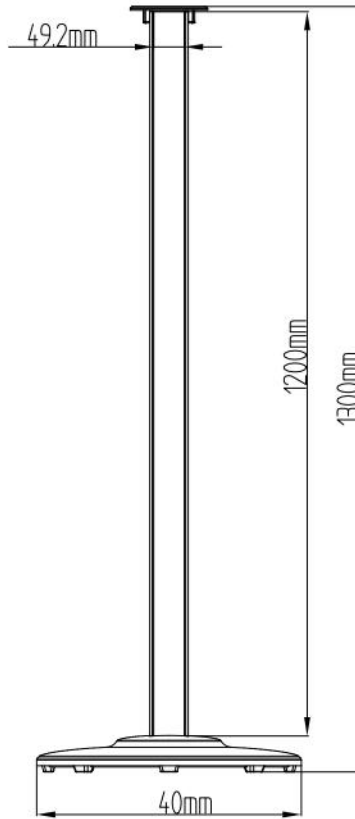

www.safewirele.com

Serial No.	Parameter	Description
1	Power supply side	Single side
2	Panel Material	Aluminum alloy
3	Surface finish	Painted/Brushed Oxygenated
4	Height of product(mm)	1300 for FZ-551
5	Capacity of modules	Customized
6	Configuration	Power outlet+Data outlet or USB charging+HDMI+VGA+Audio socket : Customized as required
8	Available modules:	(45*45/45*22.5)mm Type series

5) 1 side power supply;

Product Show:

Product drawing:

Available sockets or modules types:

SAFEWIRE

45 Type Function Accessories

								
F2	F3	F4	F11	F15	F16	F18		
								
F20/F21/F22/F23/F25/F28	F50	F51	F52	F53	F55	F56	F58	F59
								
F60	F62	F65/F66/F67/F68	F68	F71				