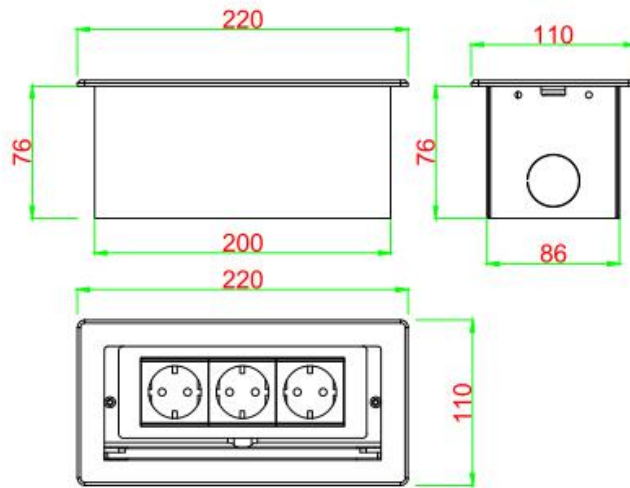

www.safewirele.com

Serial No.	Parameter	Description
1	Panel Material	Aluminum alloy
2	Surface finish	Electroplated/Painted/Power sprayed
3	Panel Dimension(mm)	220*110
4	Cutout(mm)	201x90
5	Height of product(mm)	85
6	Bottom box size(mm)	200*86*76
7	Bottom box material	Plastic
8	Capacity of modules /Interface size	6 ways
9	Configuration	Power outlet+Data outlet or USB charging : Customized as required
10	Cable length	1.5m, 2m,2m or required length
11	Available modules:	45*45mm Type series

Features:

- 1) Open hidden structure: Open coverplate when used and the plate is embedded into socket body inside.
- 2) With plastic bottom boxes;
- 3) Applicable for wide range of 45*45mm modules of power socket and intelnet data.

Product Show:

FZ-536 Outline drawing:

SAFEWIRE

FZ-536 outline

Units:mm

Available sockets or modules types:

SAFEWIRE

45 Type Function Accessories