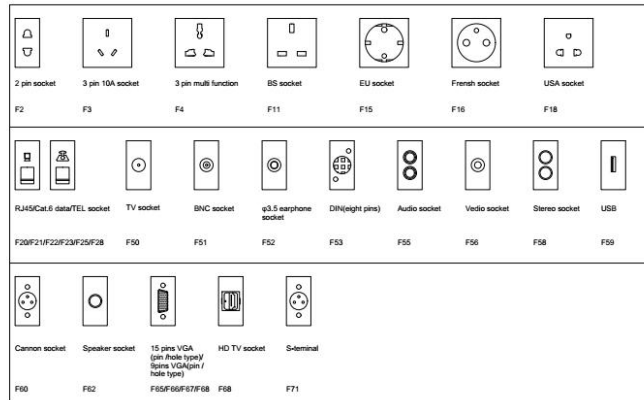

Wenzhou Safewire Electric Co.,Ltd.

No.152 Xingguang Road, Xingguang industry zone, Liushi town, Yueqing, Wenzhou,China ,325604
Tel:0086-577-62799688; Email:info@safewirele.com;

www.safewirele.com

Available for F type 45*45mm type or D type22.5*45mm international sockets or modules types:

SAFEWIRE

45 Type Function Accessories

Attentions:

- 1.Prevent from corrosive liquid, gas (strong acid, strong alkali, paint)and humidity.
2. All dimension quoted are nominal only. Drawings , images and text are for illustrative perposes only and product details and dimension are subject to change without notice.

Safety Warning:

1. For the protection and safety of you and others,please read this manual before installation.If you have something you don't understand when you install it,please contact us in any time.
2. Please noted that the sum of current (power) should not exceed the rated current (power) of the product.3*1.0 square power cable with a maximum power of 2000W,3*1.5 square power line maximum power 3000W
3. Please install this product in a location that is out of reach of children to ensure personal safety.
4. To avoid electric shock, fire, and electrical failure ,please don't install this product in a humid environment.
5. To avoid electric shock and fire,please don't damage the power cord and power outlet.
6. To avoid electric shock and the expiration of the warranty period,please don't disassemble this product.
7. To avoid electric shock and fire caused by electrical leakage,connect a cable with a grounding.