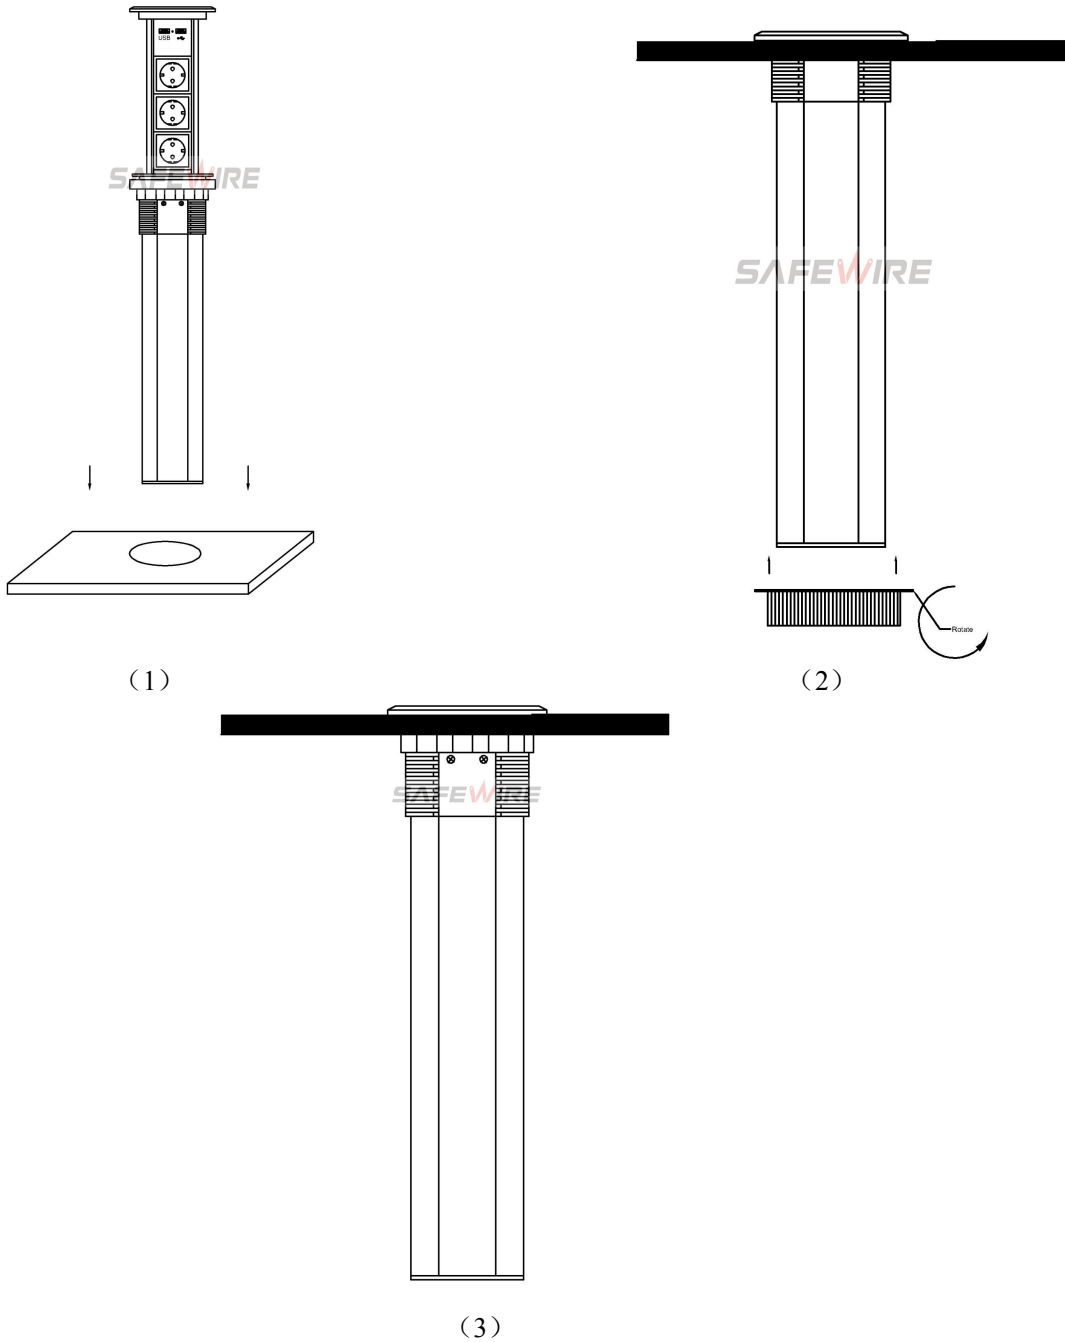

www.safewirele.com

Installation Process

1. Open a circular hole with a diameter of 100mm.
2. After removing the buckle, insert the product into the hole in the tabletop.adjust the direction and fix the product on the buckle at the bottom of the tabletop.
3. Connection cable and tighten the screw ring to use