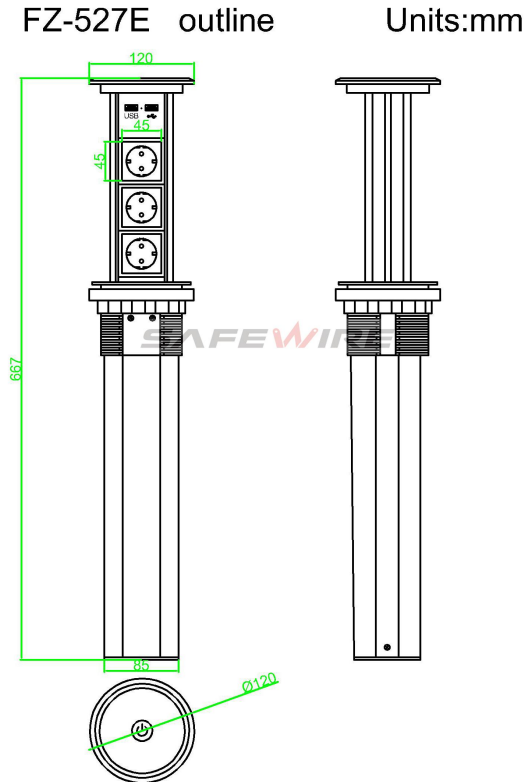

Wenzhou Safewire Electric Co.,Ltd.

No.152 Xingguang Road, Xingguang industry zone, Liushi town, Yueqing, Wenzhou,China ,325604
Tel:0086-577-62799688; Email:info@safewirele.com;

www.safewirele.com

FZ-527E Outline drawing: