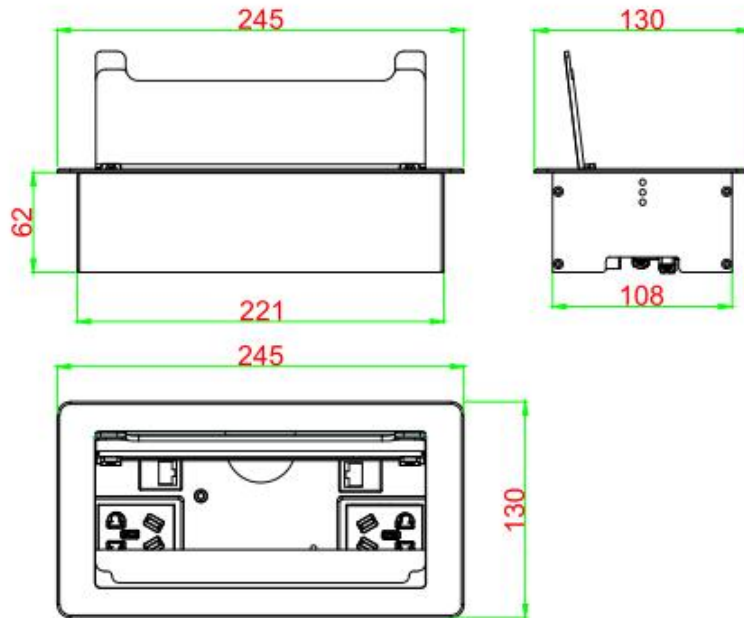

www.safewirele.com

Serial No.	Parameter	Description
1	Panel Material	Aluminum alloy
2	Surface finish	Electroplated/Painted/Power sprayed
3	Panel Dimension(mm)	245*130
4	Cutout(mm)	223*110
5	Height of product(mm)	62
6	Bottom box size(mm)	221*108
7	Bottom box material	ABS Plastic
8	Capacity of modules /Interface size	9 ways 45*45mm modules
9	Configuration	Power outlet+Data outlet or USB charging : Customized as required
10	Cable length	1.5m, 2m,2m or required length

www.safewirele.com

- Hotels, hospitality and wellness;
- Health, sport and leisure;
- Art and culture;

Features:

- 1) This hidden structure provides the user with a compact, clean and convenient connectivity solution;
- 2) Made from die-casting aluminum alloy and painted ;
- 3) Manually open with slower flap up from single side;
- 4) With brush to protect cables from scratch;
- 5) Applicable for wide international 45*45mm modules including power and intelnet data accessories to meet requirement.

Product Show:

FZ-522 Outline drawing:

SAFEWIRE

FZ-522 outline

Units:mm

Available sockets or modules types:

SAFEWIRE

45 Type Function Accessories