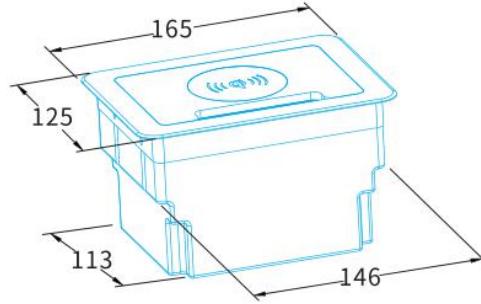

Wenzhou Safewire Electric Co.,Ltd.

No.152 Xingguang Road, Xingguang industry zone, Liushi town, Yueqing, Wenzhou,China ,325604
Tel:0086-577-62799688; Email:info@safewirele.com;

www.safewirele.com

Available sockets or modules types:

SAFEWIRE

45 Type Function Accessories

2 pin socket F2	3 pin 10A socket F3	3 pin multi function F4	BS socket F11	EU socket F15	French socket F16	USA socket F18		
RJ45/Cat.6 data/TEL socket F20/F21/F22/F23/F25/F28	TV socket F50	BNC socket F51	q3.5 earphone socket F52	DIN(eight pins) socket F53	Audio socket F55	Vedio socket F56	Stereo socket F58	USB F59
Cannon socket F60	Speaker socket F62	15 pins VGA (pin, hole type) / Spine VGA (pin / hole type) F65/F66/F67/F68	HD TV socket F68	S-terminal F71