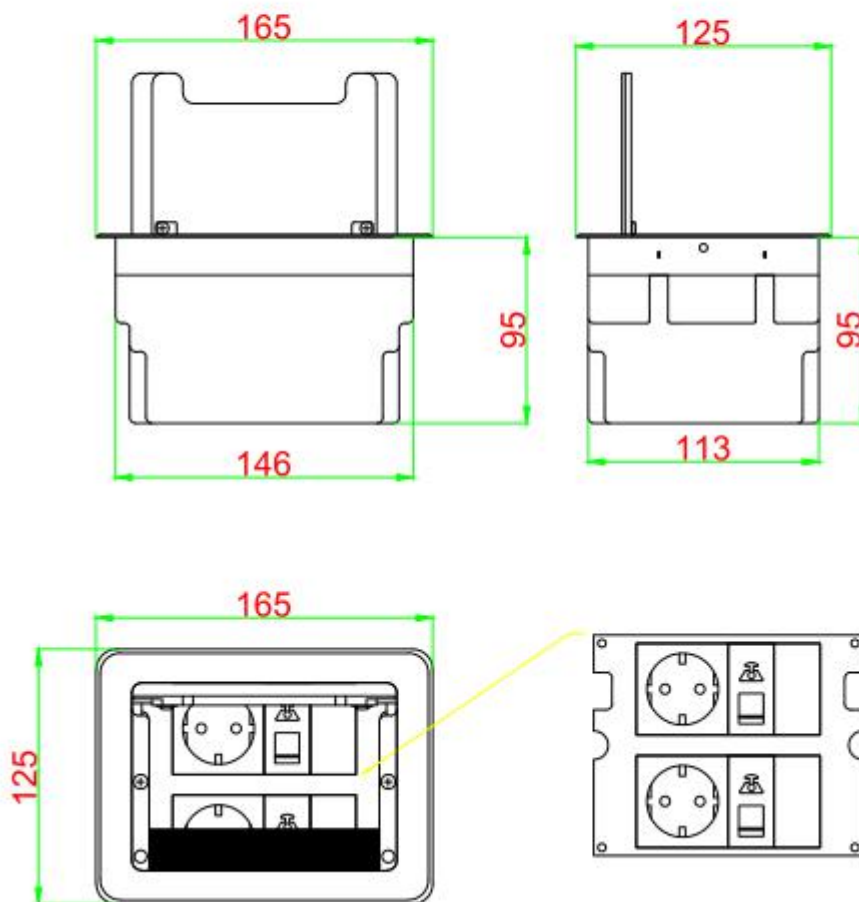

Wenzhou Safewire Electric Co.,Ltd.

No.152 Xingguang Road, Xingguang industry zone, Liushi town, Yueqing, Wenzhou,China ,325604
Tel:0086-577-62799688; Email:info@safewirele.com;

www.safewirele.com

FZ-510 Outline drawing:

SAFEWIRE

FZ-510 outline

Units:mm