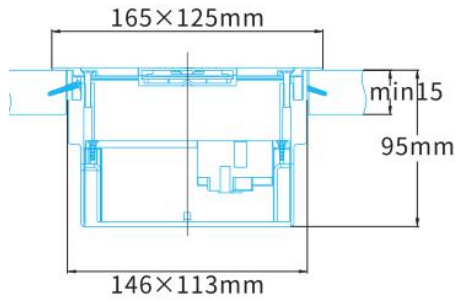

Wenzhou Safewire Electric Co.,Ltd.

No.152 Xingguang Road, Xingguang industry zone, Liushi town, Yueqing, Wenzhou,China ,325604
Tel:0086-577-62799688; Email:info@safewirele.com;

www.safewirele.com

Available sockets or modules types:

SAFEWIRE

45 Type Function Accessories

2 pin socket F2	3 pin 10A socket F3	3 pin multi function F4	BS socket F11	EU socket F15	French socket F16	USA socket F18		
RJ45/Cat.6 data/TEL socket F20/F21/F22/F23/F25/F28	TV socket F50	BNC socket F51	q3.5 earphone socket F52	DIN(eight pins) socket F53	Audio socket F55	Vedio socket F56	Stereo socket F58	USB F59
Cannon socket F60	Speaker socket F62	15 pins VGA (pin, hole type) / Spine VGA (pin / hole type) F65/F66/F67/F68	HD TV socket F68	S-terminal F71