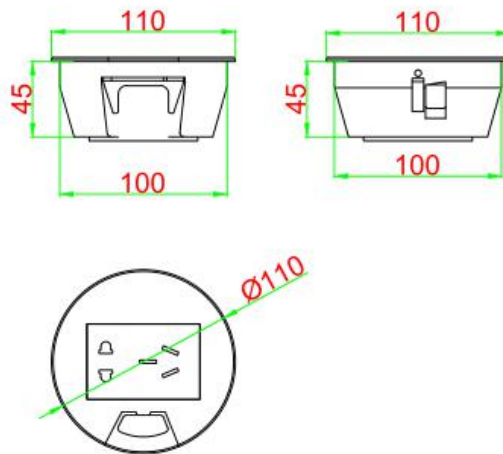

Wenzhou Safewire Electric Co.,Ltd.

No.152 Xingguang Road, Xingguang industry zone, Liushi town, Yueqing, Wenzhou,China ,325604
Tel:0086-577-62799688; Email:info@safewirele.com;

www.safewirele.com

FZ-501 Outline drawing:

SAFEWIRE

FZ-501 outline

Units:mm

Available sockets or modules types:

SAFEWIRE

45 Type Function Accessories

F2	F3	F4	F11	F15	F16	F18		
F20/F21/F22/F23/F25/F28	F50	F51	F52	F53	F55	F56	F58	F59
F60	F62	F65/F66/F67/F68	F68	F71