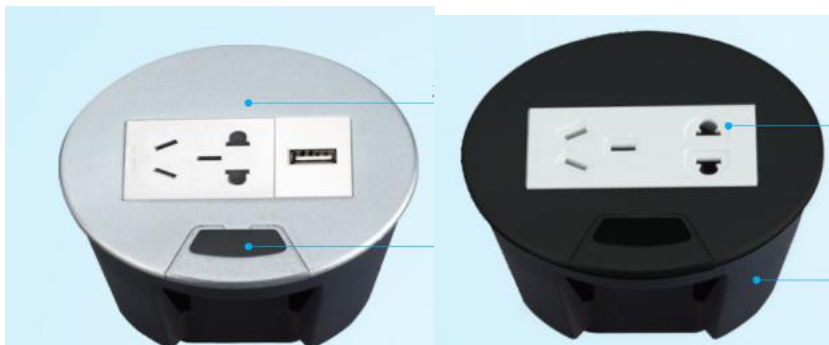

Wenzhou Safewire Electric Co.,Ltd.

No.152 Xingguang Road, Xingguang industry zone, Liushi town, Yueqing, Wenzhou,China ,325604
Tel:0086-577-62799688; Email:info@safewirele.com;

www.safewirele.com

---

3. More anti corrosion under heavy humidity environment: Surface of product is processed by power painting .
4. More safety : Complete closed plastic bottom case and with conduit of cord .

Advantages and Features:

1.High quality socket receptacle:Using elastic phosphor copper avoids playing spark plug and plug set to bit dead ,ensure high conductivity and more life of pulling and plugging over 15000 times.PC+ABS(1.Modules fireproof : 850 degree C temp.; 2.Modules don't distortion under 102 degree C temp.; 3.Stand under 15 degree C temp) ;Oxygen Insulation & Fire resistance in accordance with UL94 international standard.

Product Show: