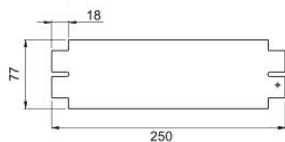

Features:

1. Floor box manufactured from galvanised steel.
2. 20mm knockouts to accept flexible conduit.
3. Frame and lid moulded from ABS.
4. Galvanised lid insert for strength.
5. Easy grip recessed lifting handle.
6. Clamp fixing for fast installation.
7. Large range of accessory plates.
8. Special plates available to order.
9. Clean earthed sockets available.

Accessory Plates: