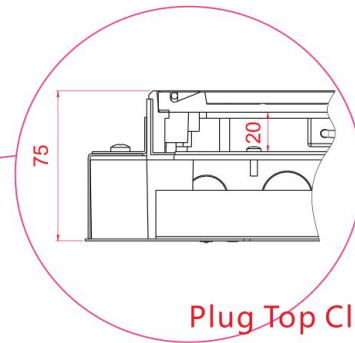

SAFEWIRE

Wenzhou Safewire Electric Co.,Ltd.

No.152 Xingguang Road, Xingguang industry zone, Liushi town, Yueqing, Wenzhou,China ,325604

Plug Top Clearance