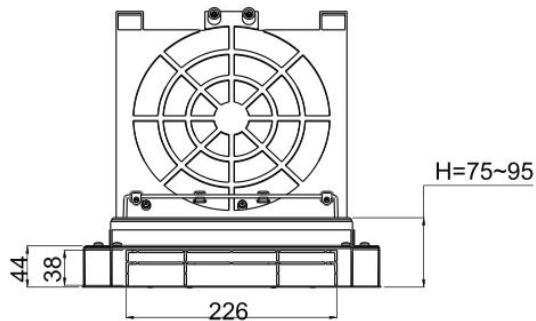

SAFEWIRE

Wenzhou Safewire Electric Co.,Ltd.

No.152 Xingguang Road, Xingguang industry zone, Liushi town, Yueqing, Wenzhou,China ,325604

Accessory Plates:

Outline drawing: