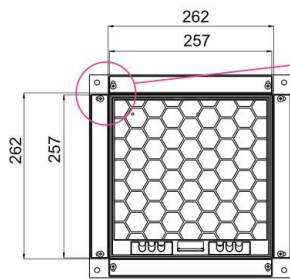

## Product size:

No.	Parameter	Description
1	Floor Cut Out	254x254mm
2	Floor Box Depth	55 mm
3	Plug Top Clearance	20mm
4	Overall Frame & Lid	320x320mm
5	Frame Lid Recess	8--10mm
6	Accessories Plates	250x77mm

## Accessory Plates:

## Outline drawing:

**SAFEWIRE**

Wenzhou Safewire Electric Co.,Ltd.

No.152 Xingguang Road, Xingguang industry zone, Liushi town, Yueqing, Wenzhou,China ,325604

Plug Top Clearance