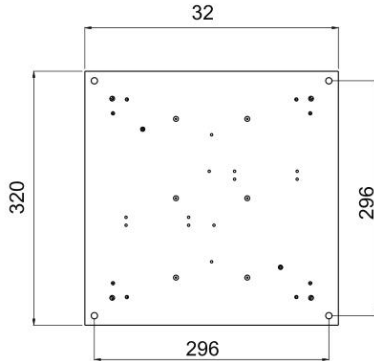

SAFEWIRE

Wenzhou Safewire Electric Co.,Ltd.

No.152 Xingguang Road, Xingguang industry zone, Liushi town, Yueqing, Wenzhou,China ,325604

Accessory Plates:

Outline drawing: