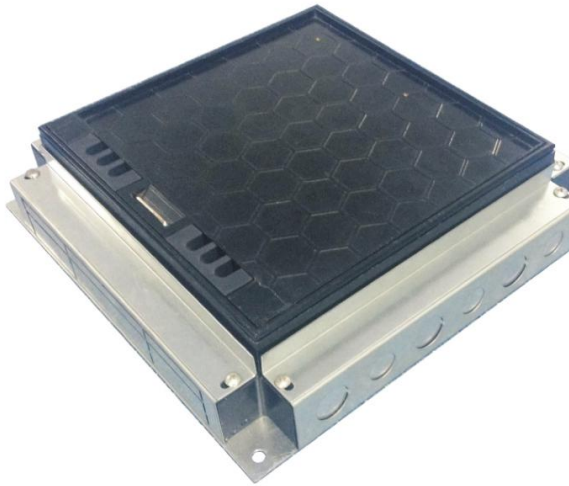

# SPECIFICATION SHEET

**PRODUCT NAME:**

Floor Box

**PRODUCT No. :**

SCF-F01

ADD: 152 xinguang industrial zone, yueqing city, zhejiang province

(TEL) :0086-577-62799688

(E-mail) : info@safewirele.com

## Product size:

No.	Parameter	Description
1	Floor Cut Out	254x254mm
2	Floor Box Depth	55 mm
3	Plug Top Clearance	20mm
4	Overall Frame & Lid	320x320mm
5	Frame Lid Recess	8--10mm
6	Accessories Plates	250x77mm

## **Features:**

1. Manufactured from zinc alloy and galvanised steel.
2. Panel coating not easy off paint or scratch.
3. The panel opening angle is highly flexible.
4. 21 & 25mm knockouts to accept flexible conduit, support custom line slot.
5. Height adjustable panel mounting.
6. Modules could be customized.
7. Easy grip recessed lifting handle.