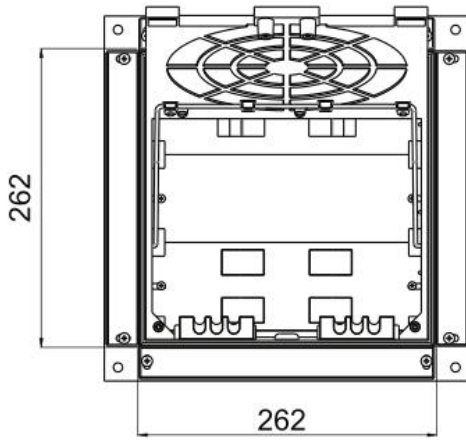

## Product size:

No.	Parameter	Description
1	Floor Cut Out	254x254mm
2	Floor Box Depth	55 mm
3	Plug Top Clearance	20mm
4	Overall Frame & Lid	320x320mm
5	Frame Lid Recess	8--10mm
6	Accessories Plates	250x77mm

## Accessory Plates:

## Outline drawing:

**SAFEWIRE**

Wenzhou Safewire Electric Co.,Ltd.

No.152 Xingguang Road, Xingguang industry zone, Liushi town, Yueqing, Wenzhou,China ,325604

Plug Top Clearance