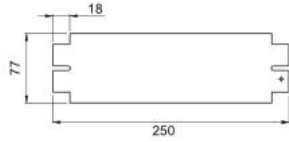

SAFEWIRE

Wenzhou Safewire Electric Co.,Ltd.

No.152 Xingguang Road, Xingguang industry zone, Liushi town, Yueqing, Wenzhou,China ,325604

Accessory Plates: