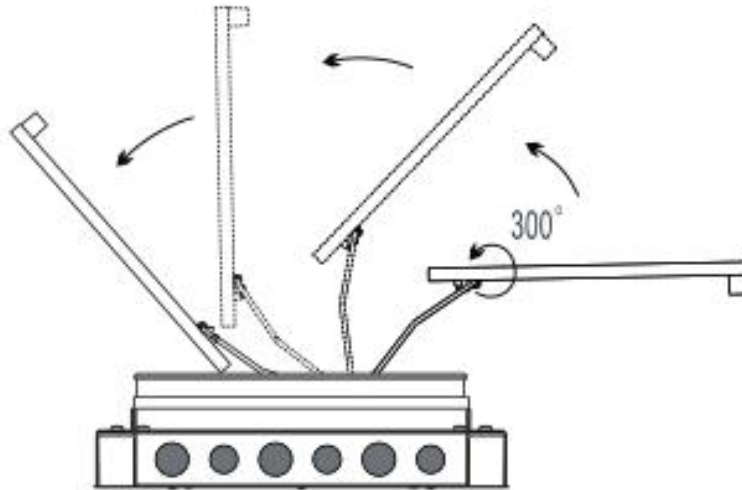

# SPECIFICATION SHEET

**PRODUCT NAME:**

Floor Box

**PRODUCT No. :**

SCF-F01

ADD: 152 xinguang industrial zone, yueqing city, zhejiang province

(TEL) :0086-577-62799688

(E-mail) : info@safewirele.com

## Product size:

No.	Parameter	Description
1	Floor Cut Out	254x254mm
2	Floor Box Depth	55 mm
3	Plug Top Clearance	20mm
4	Overall Frame & Lid	320x320mm
5	Frame Lid Recess	8--10mm
6	Accessories Plates	250x77mm

## **Features:**

1. Manufactured from zinc alloy and galvanised steel.
2. Panel coating not easy off paint or scratch.
3. The panel opening angle is highly flexible.
4. 21 & 25mm knockouts to accept flexible conduit, support custom line slot.
5. Height adjustable panel mounting.
6. Modules could be customized.
7. Easy grip recessed lifting handle.