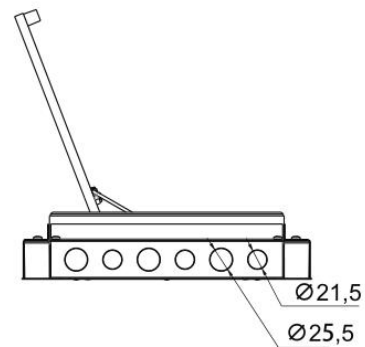

SAFEWIRE

Wenzhou Safewire Electric Co.,Ltd.

No.152 Xingguang Road, Xingguang industry zone, Liushi town, Yueqing, Wenzhou,China ,325604

Accessory Plates:

Outline drawing: