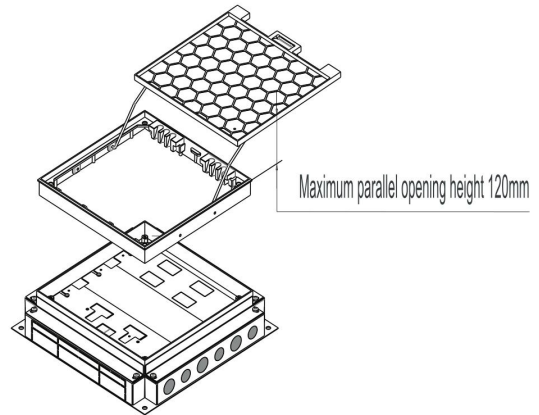

# SPECIFICATION SHEET

**PRODUCT NAME:**

Floor Box

**PRODUCT No. :**

SCF-F01

ADD: 152 xinguang industrial zone, yueqing city, zhejiang province

(TEL) :0086-577-62799688

(E-mail) : info@safewirele.com

## Product size:

No.	Parameter	Description
1	Floor Cut Out	254x254mm
2	Floor Box Depth	55 mm
3	Plug Top Clearance	20mm
4	Overall Frame & Lid	320x320mm
5	Frame Lid Recess	8--10mm
6	Accessories Plates	250x77mm