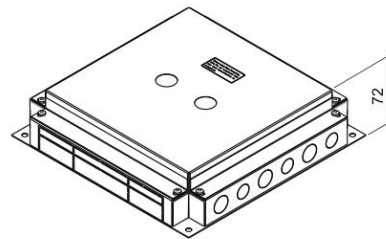

Outline drawing: