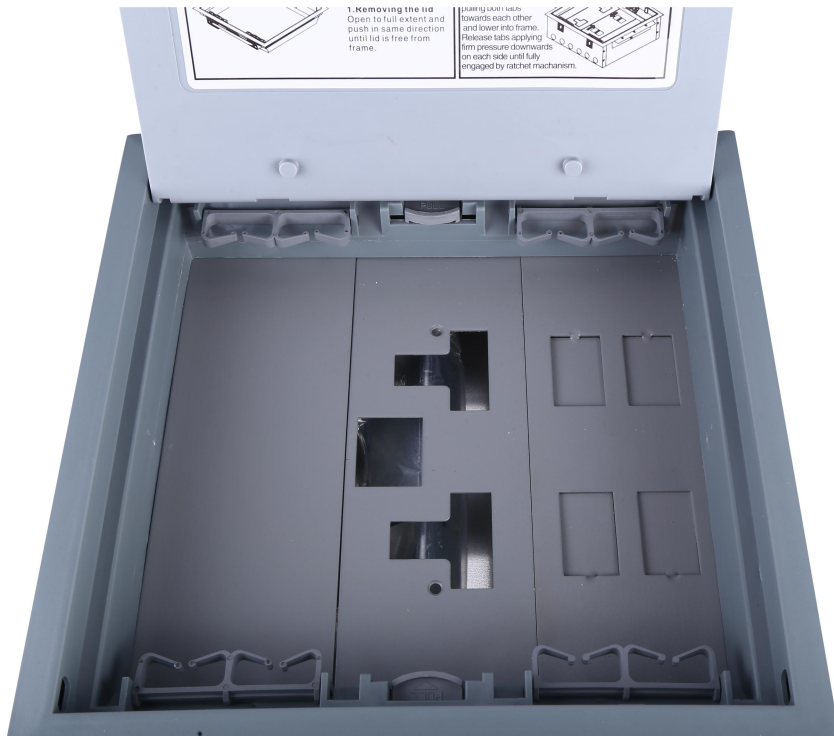

SAFEWIRE

Wenzhou Safewire Electric Co.,Ltd.

No.152 Xingguang Road, Xingguang industry zone, Liushi town, Yueqing, Wenzhou,China ,325604

Product Show: