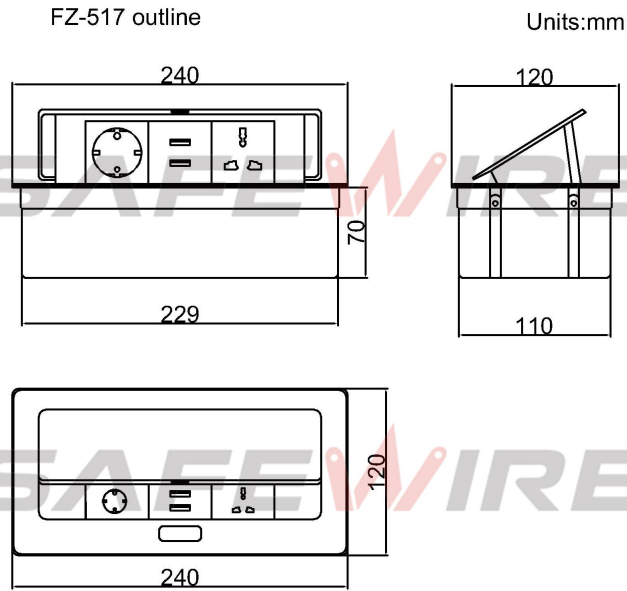

FZ-517 Outline drawing: