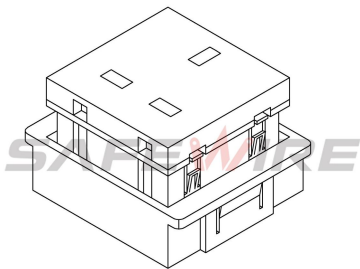

### Installation Process

1. Cut out as specification sheet.
2. put the bottom box into cut-out hole,punch the self-tapping screw and fix the bottom box.
3. Remove plastic frame fixing socket modules.Assembly the socket or data Jack into the plastic frame and press frame ensure them combine tightly.
4. Keep socket modules connected by inner wire (it should be copper core 1.5mm<sup>2</sup>9~20 wire and length should be suitable).Then earthing and ensure inner wire tightly with modules.For fast connector terminal block,Just insert wire into block.
5. Phone line ,TV receiving line sound box wire ( it should thin wire ) Just the wire length and tighten stop screw comathen.
6. Put the panel on the bottom box and it with the hole.

(1)

(2)

(3)

(4)

(5)

(6)

(Image is for reference only.)

**Attentions:**