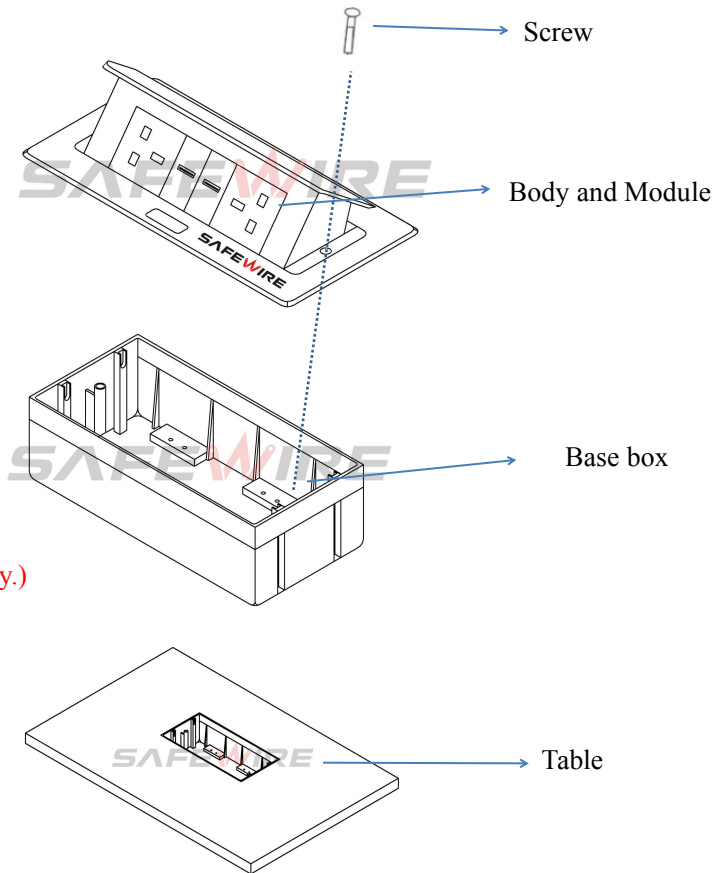

### Installation Process

1. Cut out as specification sheet.
2. put the bottom box into cut-out hole,punch the self-tapping screw and fix the bottom box.
3. Remove plastic frame fixing socket modules.Assembly the socket or data Jack into the plastic frame and press frame ensure them combine tightly.
4. Keep socket modules connected by inner wire (it should be copper core 1.5mm<sup>2</sup>9~20 wire and length should be suitable).Then earthing and ensure inner wire tightly with modules.For fast connector terminal block,Just insert wire into block.
5. Phone line ,TV receiving line sound box wire ( it should thin wire ) Just the wire length and tighten stop screw comathen.
6. Put the panel on the bottom box and it with the hole.

(1)

(2)

(3)

(4)

(5)

(6)

(Image is for reference only.)

**Attentions:**