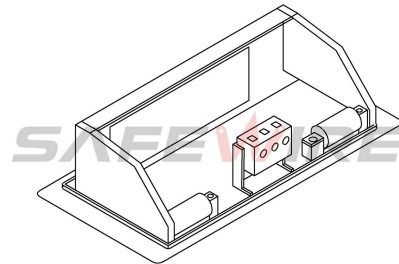

### Installation Process

1. Cut out as specification sheet.
2. put the bottom box into cut-out hole,punch the self-tapping screw and fix the bottom box.
3. Remove plastic frame fixing socket modules.Assembly the socket or data Jack into the plastic frame and press frame ensure them combine tightly.
4. Keep socket modules connected by inner wire (it should be copper core 1.5mm<sup>2</sup>9~20 wire and length should be suitable).Then earthing and ensure inner wire tightly with modules.For fast connector terminal block,Just insert wire into block.
5. Phone line ,TV receiving line sound box wire ( it should thin wire ) Just the wire length and tighten stop screw comathen.
6. Put the panel on the bottom box and it with the hole.

(1)

(2)

(3)

(4)

(5)

(6)

(Image is for reference only.)

**Attentions:**