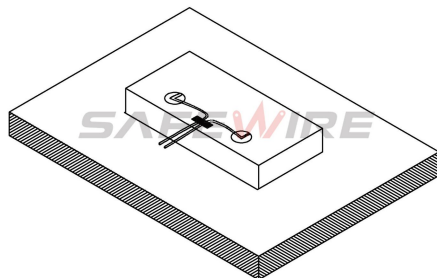

### Installation Process

1. Cut out as specification sheet.
2. put the bottom box into cut-out hole,punch the self-tapping screw and fix the bottom box.
3. Remove plastic frame fixing socket modules.Assembly the socket or data Jack into the plastic frame and press frame ensure them combine tightly.
4. Keep socket modules connected by inner wire (it should be copper core 1.5mm<sup>2</sup>9~20 wire and length should be suitable).Then earthing and ensure inner wire tightly with modules.For fast connector terminal block,Just insert wire into block.
5. Phone line ,TV receiving line sound box wire ( it should thin wire ) Just the wire length and tighten stop screw comathen.
6. Put the panel on the bottom box and it with the hole.

(1)

(2)

(3)

(4)

(5)

(6)

(Image is for reference only.)

**Attentions:**