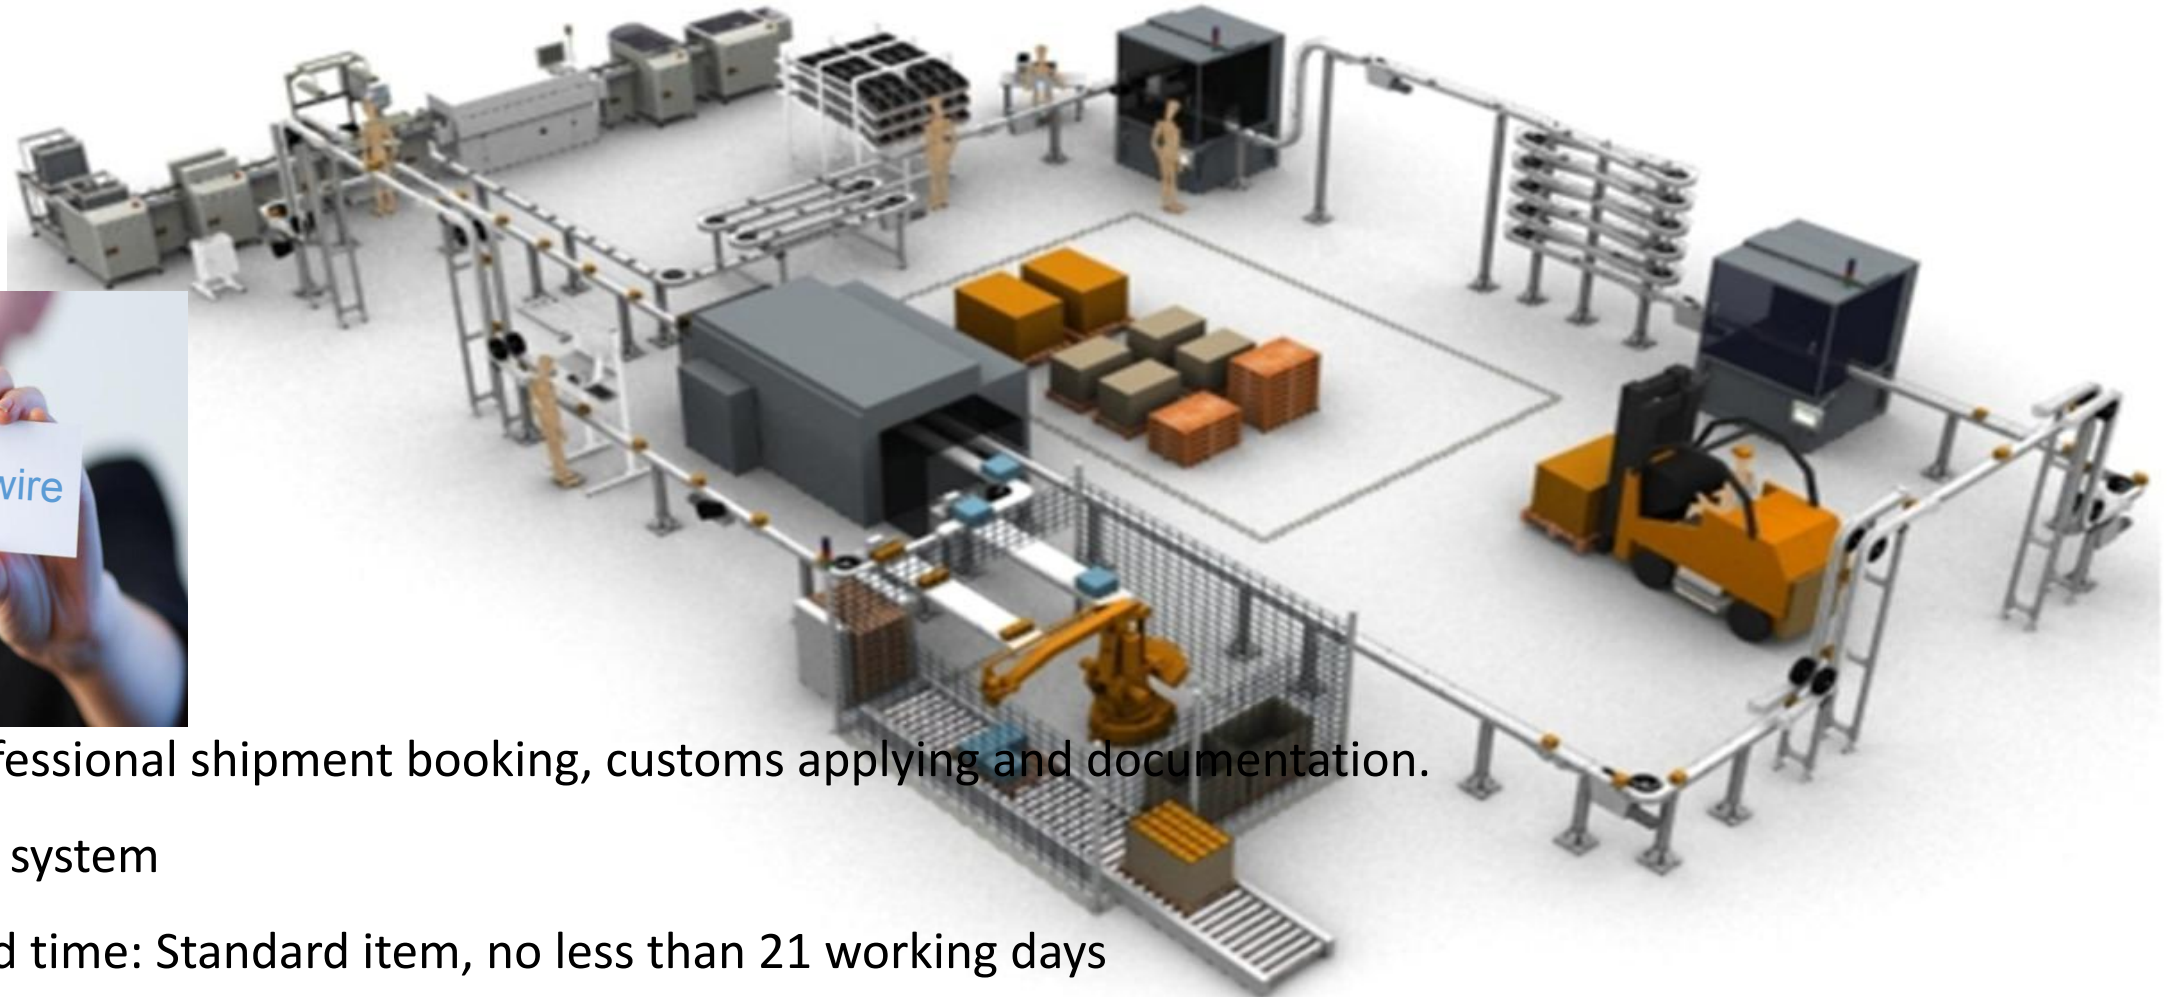

IQC  
Inspection

IPQC  
Inspection

OQC  
Inspection

Professional shipment booking, customs applying and documentation.

ERP system

Lead time: Standard item, no less than 21 working days

100% in-time delivery