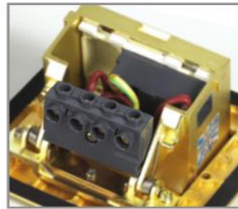

## Available Terminal block for different wire :

**Fast connection terminal: Wire of 1~2.5 m m<sup>2</sup>**

**3/4 Screw terminal: wire of 0.5~6m m<sup>2</sup>**

### Terminal for Floor Socket

**Terminal block code: HTJ-001**  
Fast connection terminal

- Hard wire insert connected;
- Suit wire 1mm<sup>2</sup>-2.5mm<sup>2</sup>.

**Terminal block code: HTJ-002**  
3 screws terminal

- Tight by screw;
- Suit wire 0.5mm<sup>2</sup>-6mm<sup>2</sup>;
- Suit hard wire & soft wire.

**Terminal block code: HTJ-003**  
4 screw terminal

- Tight by screw;
- Suit wire 0.5mm<sup>2</sup>-6mm<sup>2</sup>;
- Suit hard wire & soft wire;
- More terminal connected, suit for three phase 4 wire.