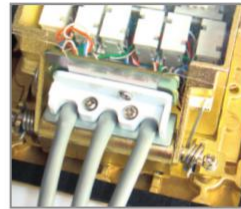

Wire clame: HTJ-003

- Hold the wire more tight.