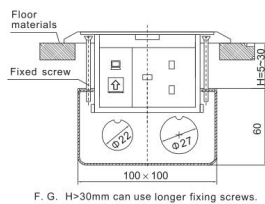

HTD-7 Outline drawing:

- ▲ Temporary lid  
Secure to box body during concrete pour to prevent ingress of slurry.
- ▲ Base box  
Ga-Steel box body: 100x100x60mm