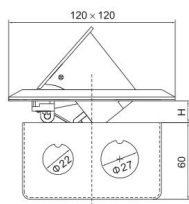

HTD-7 Outline drawing:

- ▲ Temporary lid  
Secure to box body during concrete pour to prevent ingress of slurry.
- ▲ Base box  
Ga-Steel box body: 100x100x60mm