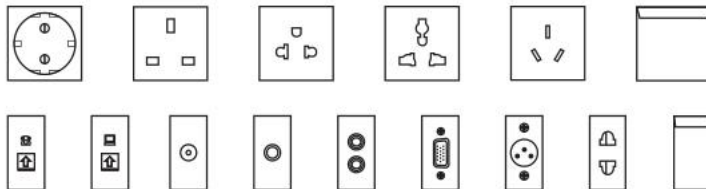

Wenzhou Safewire Electric Co.,Ltd.

No.152 Xingguang Road, Xingguang industry zone, Liushi town, Yueqing, Wenzhou,China ,325604
Tel:0086-577-62799688; Email:info@safewirele.com;

www.safewirele.com

Damping device:

The damping speed of our device is 10 times slower than simliar products.

Soft Pop-up
Code:ZN

Pop-up
Slowly

More safety

10 Times

The floor socket equipped with soft starting device, the opening speed of which is 20 times slower than regular products.
State for opening: uniform speed, slow.

Available sockets or modules types:

Available sockets :

45 Type