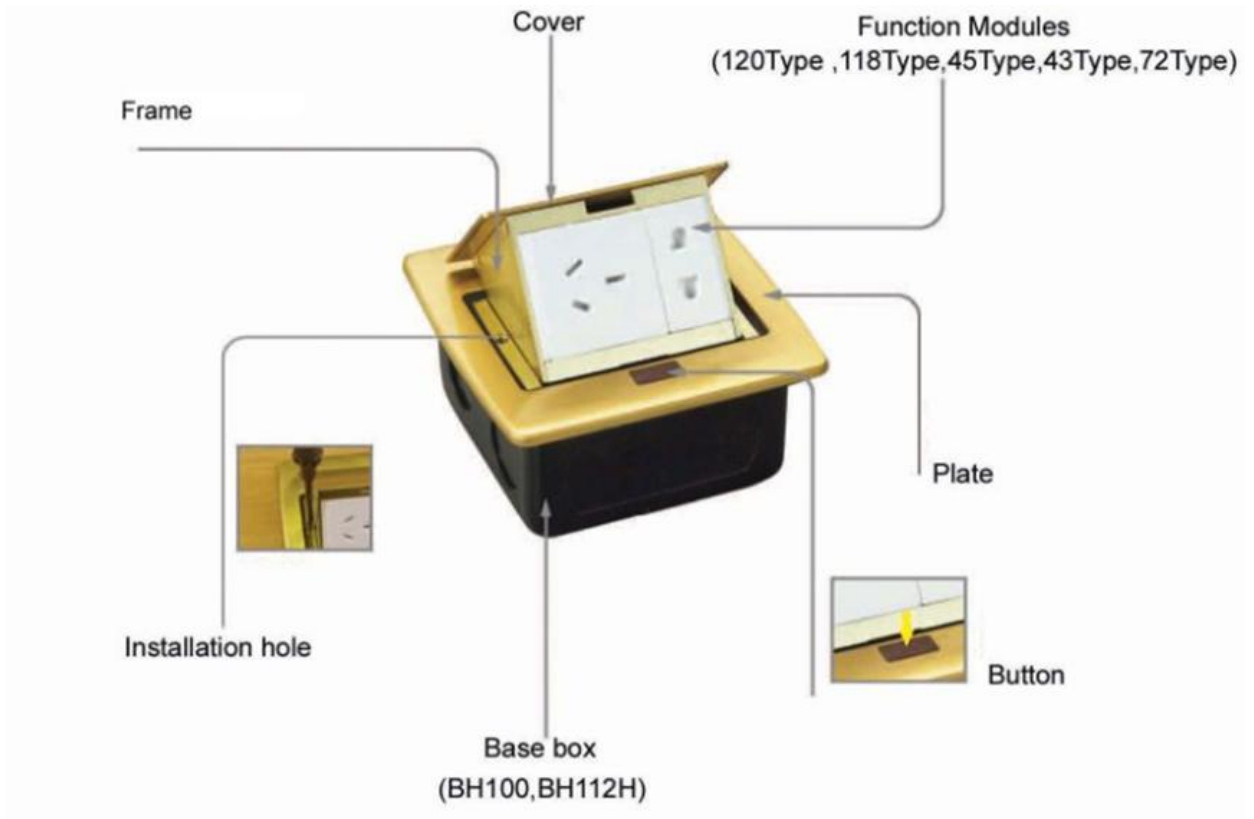

HTD-7 Outline drawing:

- ▲ Temporary lid  
Secure to box body during concrete pour to prevent ingress of slurry.
- ▲ Base box  
Ga-Steel box body: 100x100x60mm