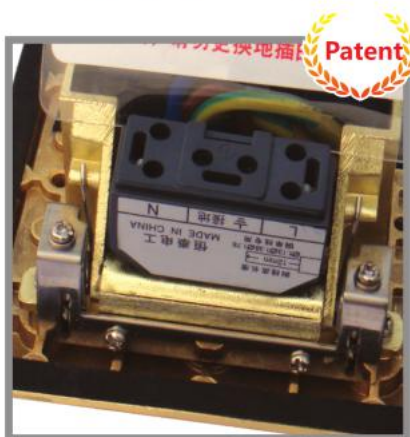

Available Terminal block for different wire :

Fast connection terminal: Wire of 1~2.5 m m²

3/4 Screw terminal: wire of 0.5~6m m²

Terminal for Floor Socket

Dismount mechanism with invention patent

Dismount mechanism work as dismount central hold down strip which is more convenient for replacing modules accessories.

Soft Type (Adjustable) Floor Socket