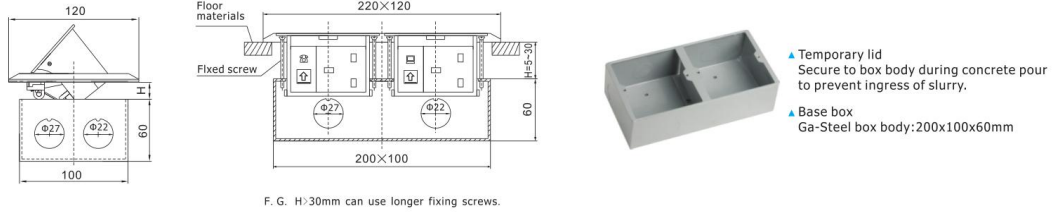

Wenzhou Safewire Electric Co.,Ltd.

No.152 Xingguang Road, Xingguang industry zone, Liushi town, Yueqing, Wenzhou,China ,325604
Tel:0086-577-62799688; Email:info@safewirele.com;

www.safewirele.com