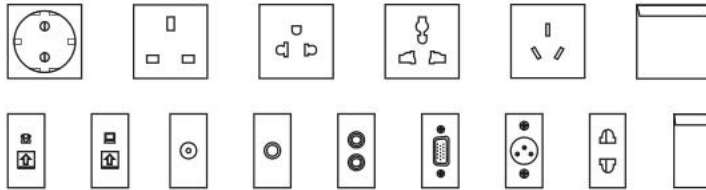

[www.safewirele.com](http://www.safewirele.com)

Available sockets or modules types:

Available sockets :

45 Type

118 Type

More International sockets is customization:

Schuko socket;France,UK, SA, Israel, Italy, Brazil, Aus/NZ,China, Thailand, USA; etc.