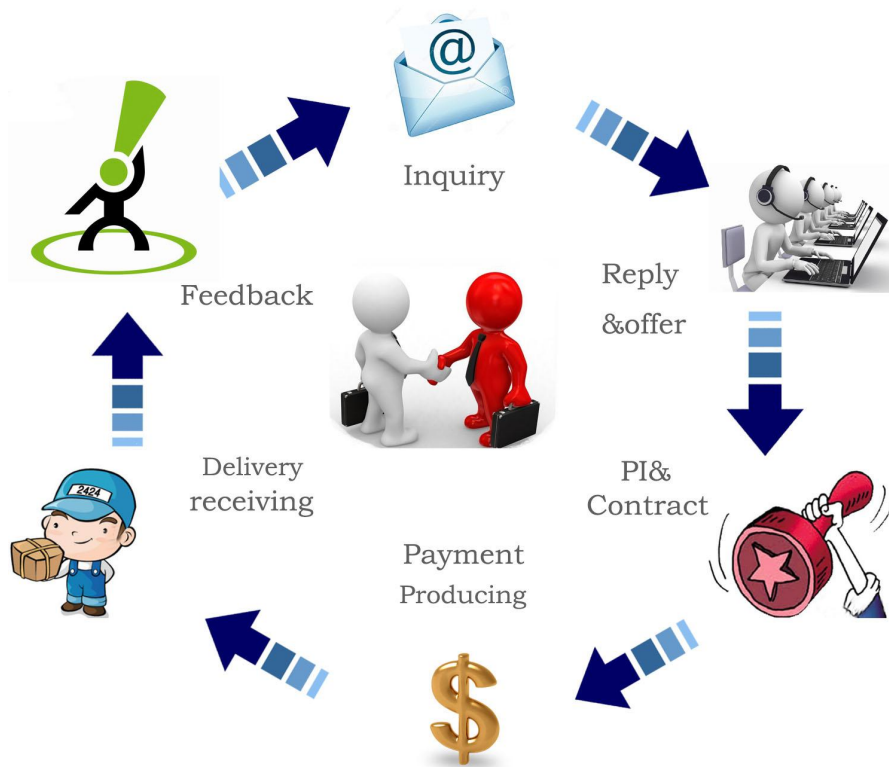

Wenzhou Safewire Electric Co.,Ltd.

No.152 Xingguang Road, Xingguang industry zone, Liushi town, Yueqing, Wenzhou,China ,325604
Tel:0086-577-62799688; Email:info@safewirele.com;

www.safewirele.com

8.About us:

Wenzhou Safewire Electric Co.,Ltd is a company specialized in the manufacture and sale of items in the field of electrical installation material and goods. We embarked on the relentless pursuit of being the biggest supplier with over 30,000 square meters building areas in China as we are engaged in producing and selling high-quality wiring systems produced in accordance with international standards. Our factory was recognized through ISO9001,ISO14001,OHSAS18001. And also be 3rd quality certification such as CE and SASO etc.