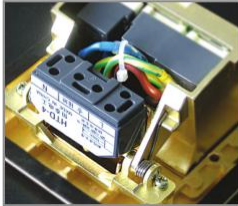

SAFEWIRE

Wenzhou Safewire Electric Co.,Ltd.

No.152 Xingguang Road, Xingguang industry zone, Liushi town, Yueqing, Wenzhou,China ,325604
Tel:0086-577-62799688; Email:info@safewirele.com;

www.safewirele.com

3/4 Screw terminal: wire of 0.5~6m m²

Terminal for Floor Socket

Terminal block code: HTJ-001
Fast connection terminal
■ Hard wire insert connected;
■ Suit wire 1mm²-2.5mm².