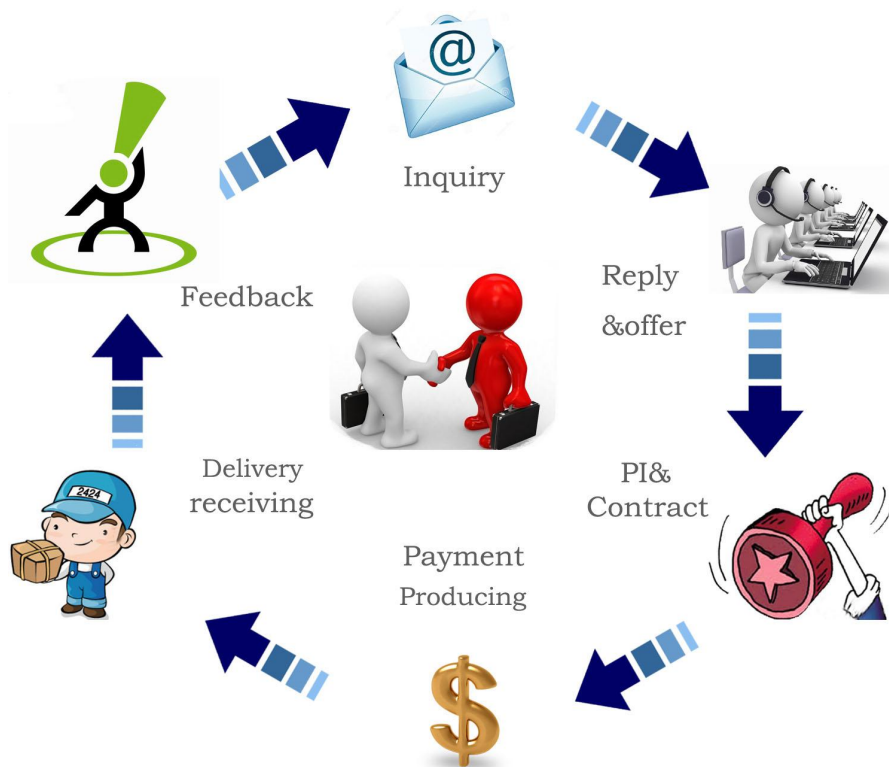

Wenzhou Safewire Electric Co.,Ltd.

No.152 Xingguang Road, Xingguang industry zone, Liushi town, Yueqing, Wenzhou,China ,325604
Tel:0086-577-62799688; Email:info@safewirele.com;

www.safewirele.com

8.About us:

Wenzhou Safewire Electric Co.,Ltd is a company specialized in the manufacture and sale of items in the field of electrical installation material and goods. We embarked on the relentless pursuit of being the biggest supplier with over 30,000 square meters building areas in China as we are engaged in producing and selling high-quality wiring systems produced in accordance with international standards. Our factory was recognized through ISO9001,ISO14001,OHSAS18001. And also be 3rd