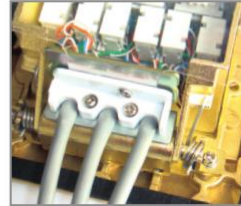

#### Terminal for Floor Socket

**Terminal block code: HTJ-001**  
Fast connection terminal  
■ Hard wire insert connected;  
■ Suit wire 1mm<sup>2</sup>-2.5mm<sup>2</sup>.

**Terminal block code: HTJ-002**  
3 screws terminal  
■ Tight by screw;  
■ Suit wire 0.5mm<sup>2</sup>-6mm<sup>2</sup>;  
■ Suit hard wire & soft wire.

**Terminal block code: HTJ-003**  
4 screw terminal  
■ Tight by screw;  
■ Suit wire 0.5mm<sup>2</sup>-6mm<sup>2</sup>;  
■ Suit hard wire & soft wire;  
■ More terminal connected, suit for three phase 4 wire.