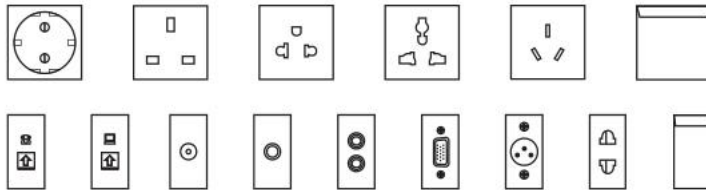

Wenzhou Safewire Electric Co.,Ltd.

No.152 Xingguang Road, Xingguang industry zone, Liushi town, Yueqing, Wenzhou,China ,325604
Tel:0086-577-62799688; Email:info@safewirele.com;

www.safewirele.com

products.

Soft Pop-up
Code:ZN

Pop-up
Slowly

More safety

10 Times

The floor socket equipped with soft starting device, the opening speed of which is 20 times slower than regular products. State for opening: uniform speed, slow.

Available sockets or modules types:

Available sockets :

45 Type

118 Type

More International sockets is customization: