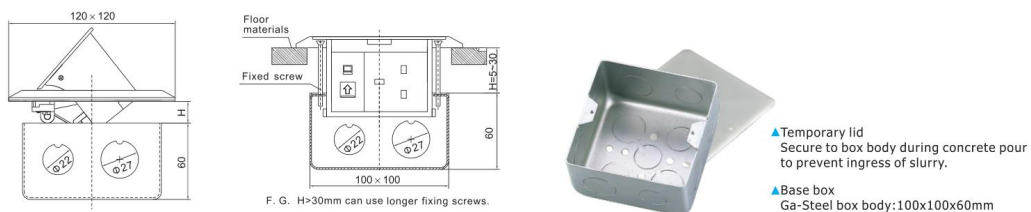

**6.Product Show:**

**HTD-4 Outline drawing:**

**Available Terminal block for different wire :**

**Fast connection terminal: Wire of 1~2.5 m m<sup>2</sup>**

**SAFEWIRE**

Wenzhou Safewire Electric Co.,Ltd.

No.152 Xingguang Road, Xingguang industry zone, Liushi town, Yueqing, Wenzhou,China ,325604  
Tel:0086-577-62799688; Email:info@safewirele.com;