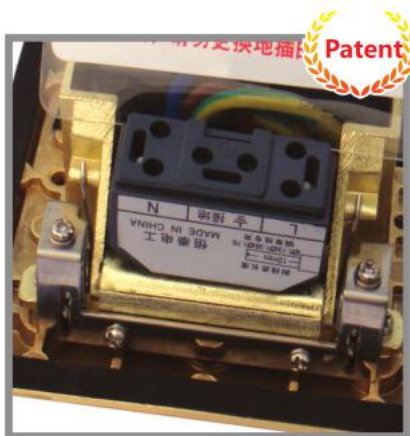

SAFEWIRE

Wenzhou Safewire Electric Co.,Ltd.

No.152 Xingguang Road, Xingguang industry zone, Liushi town, Yueqing, Wenzhou,China ,325604
Tel:0086-577-62799688; Email:info@safewirele.com;

www.safewirele.com

3/4 Screw terminal: wire of 0.5~6m m²

Terminal for Floor Socket

Terminal block code: HTJ-001
Fast connection terminal
■ Hard wire insert connected;
■ Suit wire 1mm²-2.5mm².

Terminal block code: HTJ-002
3 screws terminal
■ Tight by screw;
■ Suit wire 0.5mm²-6mm²;
■ Suit hard wire & soft wire.

Terminal block code: HTJ-003
4 screw terminal
■ Tight by screw;
■ Suit wire 0.5mm²-6mm²;
■ Suit hard wire & soft wire;
■ More terminal connected, suit for three phase 4 wire.

Wire clamp: HTJ-003
■ Hold the wire more tight.

Dismount mechanism with invention patent

Dismount mechanism work as dismount central hold down strip which is more convenient for replacing modules accessories.

Soft Type (Adjustable) Floor Socket

Damping device:

The damping speed of our device is 10 times slower than simliar