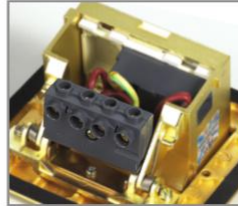

### 3/4 Screw terminal: wire of 0.5~6m m<sup>2</sup>

#### Terminal for Floor Socket

**Terminal block code: HTJ-001**  
Fast connection terminal  
■ Hard wire insert connected;  
■ Suit wire 1mm<sup>2</sup>-2.5mm<sup>2</sup>.

**Terminal block code: HTJ-002**  
3 screws terminal  
■ Tight by screw;  
■ Suit wire 0.5mm<sup>2</sup>-6mm<sup>2</sup>;  
■ Suit hard wire & soft wire.