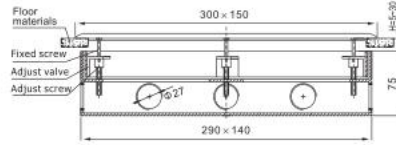

[www.safewirele.com](http://www.safewirele.com)

HTD-300K

F. G. H>30mm can use longer fixing screws.

- ▲ Temporary lid  
Secure to box body during concrete pour to prevent ingress of slurry.
- ▲ Base box  
Ga-Steel box body:290x140x75mm