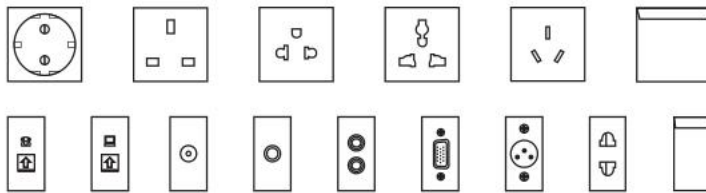

**Available sockets or modules types:**

**Available sockets :**

**45 Type**

**118 Type**

**More International sockets is customization:**

Schuko socket;France,UK, SA, Israel, Italy, Brazil, Aus/NZ,China, Thailand, USA; etc.