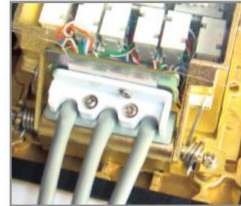

www.safewirele.com

3/4 Screw terminal: wire of 0.5~6m m²

Terminal for Floor Socket

Terminal block code: HTJ-001
Fast connection terminal
■ Hard wire insert connected;
■ Suit wire 1mm²-2.5mm².

Terminal block code: HTJ-002
3 screws terminal
■ Tight by screw;
■ Suit wire 0.5mm²-6mm²;
■ Suit hard wire & soft wire.

Terminal block code: HTJ-003
4 screw terminal
■ Tight by screw;
■ Suit wire 0.5mm²-6mm²;
■ Suit hard wire & soft wire;
■ More terminal connected,
suit for three phase 4 wire.

Wire clamp: HTJ-003
■ Hold the wire more tight.