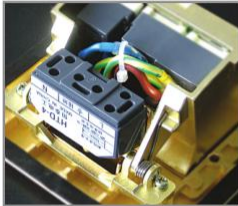

www.safewirele.com

3/4 Screw terminal: wire of 0.5~6m m²

Terminal for Floor Socket

Terminal block code: HTJ-001
Fast connection terminal
■ Hard wire insert connected;
■ Suit wire 1mm²-2.5mm².

Terminal block code: HTJ-002
3 screws terminal
■ Tight by screw;
■ Suit wire 0.5mm²-6mm²;
■ Suit hard wire & soft wire.

Terminal block code: HTJ-003
4 screw terminal
■ Tight by screw;
■ Suit wire 0.5mm²-6mm²;
■ Suit hard wire & soft wire;
■ More terminal connected,
suit for three phase 4 wire.

Wire clamp: HTJ-003
■ Hold the wire more tight.