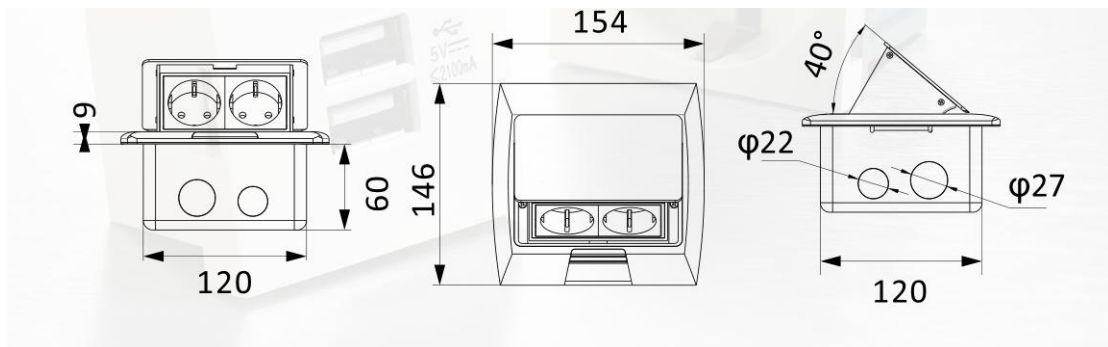

Available Terminal block for different wire :

Fast connection terminal: Wire of 1~2.5 m m²