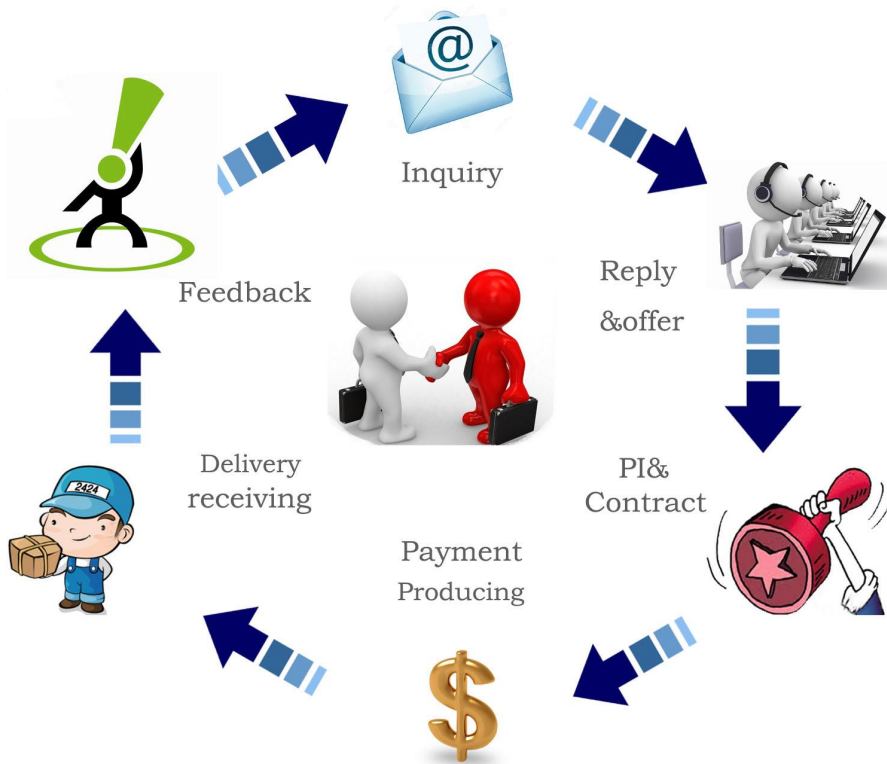

Wenzhou Safewire Electric Co.,Ltd.

No.152 Xingguang Road, Xingguang industry zone, Liushi town, Yueqing, Wenzhou,China ,325604
Tel:0086-577-62799688; Email:info@safewirele.com;

www.safewirele.com

8.About us:

Wenzhou Safewire Electric Co.,Ltd is a company specialized in the manufacture and sale of items in the field of electrical installation material and goods. We embarked on the relentless pursuit of being the biggest supplier with over 30,000 square meters building areas in China as we are engaged in producing and selling high-quality wiring systems produced in accordance with international standards. Our factory was recognized through ISO9001,ISO14001,OHSAS18001. And also be 3rd quality certification such as CE and SASO etc.