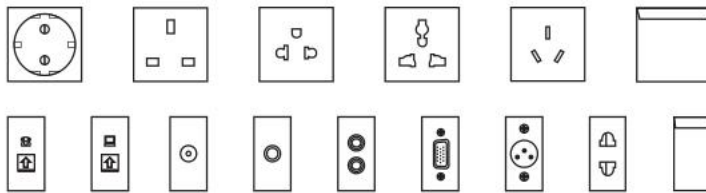

www.safewirele.com

products.

Soft Pop-up
Code:ZN

Pop-up
Slowly

More safety

10 Times

The floor socket equipped with soft starting device, the opening speed of which is 20 times slower than regular products.
State for opening: uniform speed, slow.

Available sockets or modules types:

Available sockets :

45 Type

118 Type

More International sockets is customization:

Schuko socket;France,UK, SA, Israel, Italy, Brazil, Aus/NZ,China,

Thailand, USA; etc.

Serial No.	Parameter	Description
1	Product picture	