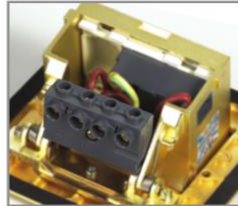

www.safewirele.com

3/4 Screw terminal: wire of 0.5~6m m²

Terminal for Floor Socket

Terminal block code: HTJ-001
Fast connection terminal
■ Hard wire insert connected;
■ Suit wire 1mm²-2.5mm².

Terminal block code: HTJ-002
3 screws terminal
■ Tight by screw;
■ Suit wire 0.5mm²-6mm²;
■ Suit hard wire & soft wire.

Terminal block code: HTJ-003
4 screw terminal
■ Tight by screw;
■ Suit wire 0.5mm²-6mm²;
■ Suit hard wire & soft wire;
■ More terminal connected,
suit for three phase 4 wire.

Wire clamp: HTJ-003
■ Hold the wire more tight.