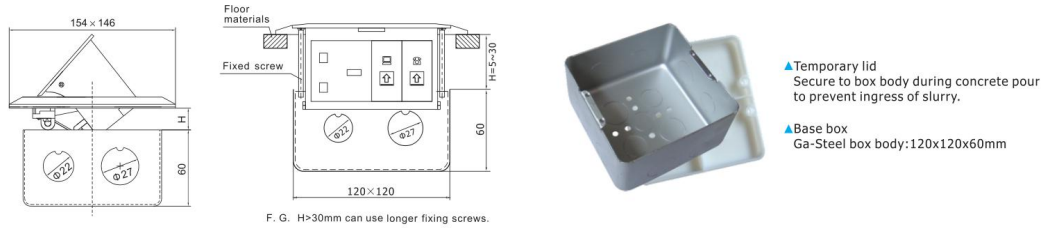

Available Terminal block for different wire :

Fast connection terminal: Wire of 1~2.5 m m²