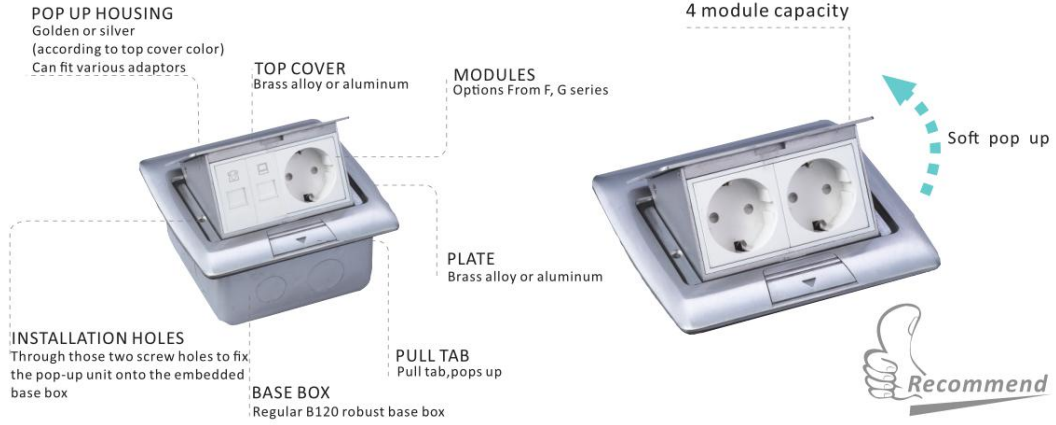

Wenzhou Safewire Electric Co.,Ltd.

No.152 Xingguang Road, Xingguang industry zone, Liushi town, Yueqing, Wenzhou,China ,325604
Tel:0086-577-62799688; Email:info@safewire.com;

www.safewire.com

HTD-28 Outline drawing: