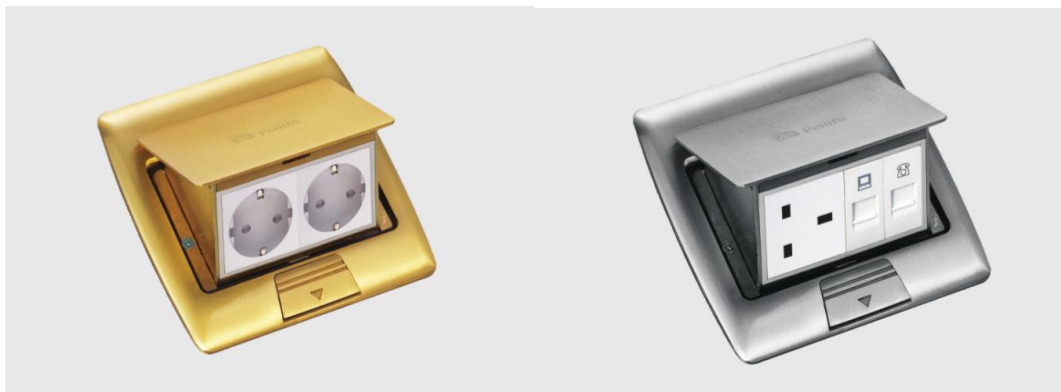

Wenzhou Safewire Electric Co.,Ltd.

No.152 Xingguang Road, Xingguang industry zone, Liushi town, Yueqing, Wenzhou,China ,325604
Tel:0086-577-62799688; Email:info@safewirele.com;

www.safewirele.com

Good price High quality Nice service Great credit	12 months warranty Refund or replacement for any product faulty	100% GUARANTEE Before shipment 100% quality checking
THE ONE STOP SOURCE One -stop total solution	New New product into our range every year	

6. Product Show: