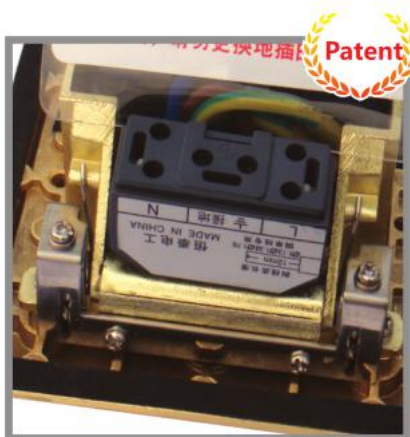

SAFEWIRE

Wenzhou Safewire Electric Co.,Ltd.

No.152 Xingguang Road, Xingguang industry zone, Liushi town, Yueqing, Wenzhou,China ,325604
Tel:0086-577-62799688; Email:info@safewirele.com;

www.safewirele.com

3/4 Screw terminal: wire of 0.5~6m m²

Terminal for Floor Socket

Terminal block code: HTJ-001
Fast connection terminal
■ Hard wire insert connected;
■ Suit wire 1mm²-2.5mm².

Terminal block code: HTJ-002
3 screws terminal
■ Tight by screw;
■ Suit wire 0.5mm²-6mm²;
■ Suit hard wire & soft wire.

Terminal block code: HTJ-003
4 screw terminal
■ Tight by screw;
■ Suit wire 0.5mm²-6mm²;
■ Suit hard wire & soft wire;
■ More terminal connected,
suit for three phase 4 wire.

Wire clamp: HTJ-003
■ Hold the wire more tight.

Dismount mechanism with invention patent

Dismount mechanism work as dismount central hold down strip which is more convenient for replacing modules accessories.

Soft Type (Adjustable) Floor Socket

Damping device:

The damping speed of our device is 10 times slower than simliar