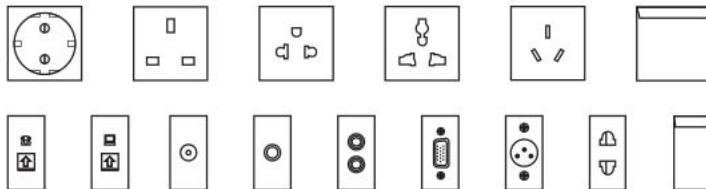

6. Product Show:

HTD-2702K

HTD-2702K Cu-alloy

HTD-2702NKP SUS

HTD-2702 Outline drawing:

HTD-2702K

▲ Temporary lid
Secure to box body during concrete pour to prevent ingress of slurry.

▲ Base box
Ga-Steel box body:260x135x75mm

Available sockets or modules types:

Available sockets :

45 Type

118 Type

More International sockets is customization:

Schuko socket;France,UK, SA, Israel, Italy, Brazil, Aus/NZ,China, Thailand, USA; etc.

Wenzhou Safewire Electric Co.,Ltd.