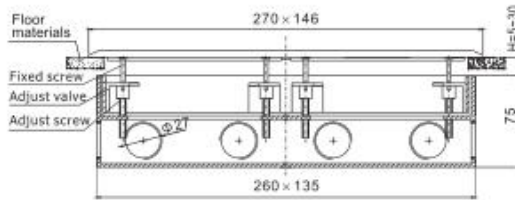

6. Product Show:

HTD-2702K

HTD-2702K Cu-alloy

HTD-2702NKP SUS

HTD-2702 Outline drawing:

HTD-2702K

▲ Temporary lid
Secure to box body during concrete pour to prevent ingress of slurry.

▲ Base box
Ga-Steel box body:260x135x75mm