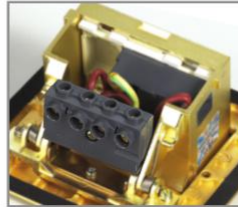

Fast connection terminal: Wire of 1~2.5 m m²

3/4 Screw terminal: wire of 0.5~6m m²

Terminal for Floor Socket

Terminal block code: HTJ-001
Fast connection terminal

- Hard wire insert connected;
- Suit wire 1mm²-2.5mm².

Terminal block code: HTJ-002
3 screws terminal

- Tight by screw;
- Suit wire 0.5mm²-6mm²;
- Suit hard wire & soft wire.

Terminal block code: HTJ-003
4 screw terminal

- Tight by screw;
- Suit wire 0.5mm²-6mm²;
- Suit hard wire & soft wire;
- More terminal connected, suit for three phase 4 wire.

Wire clame: HTJ-003

- Hold the wire more tight.

Dismount mechanism with invention patent

Dismount mechanism work as dismount central hold down strip which is more convenient for replacing modules accessories.