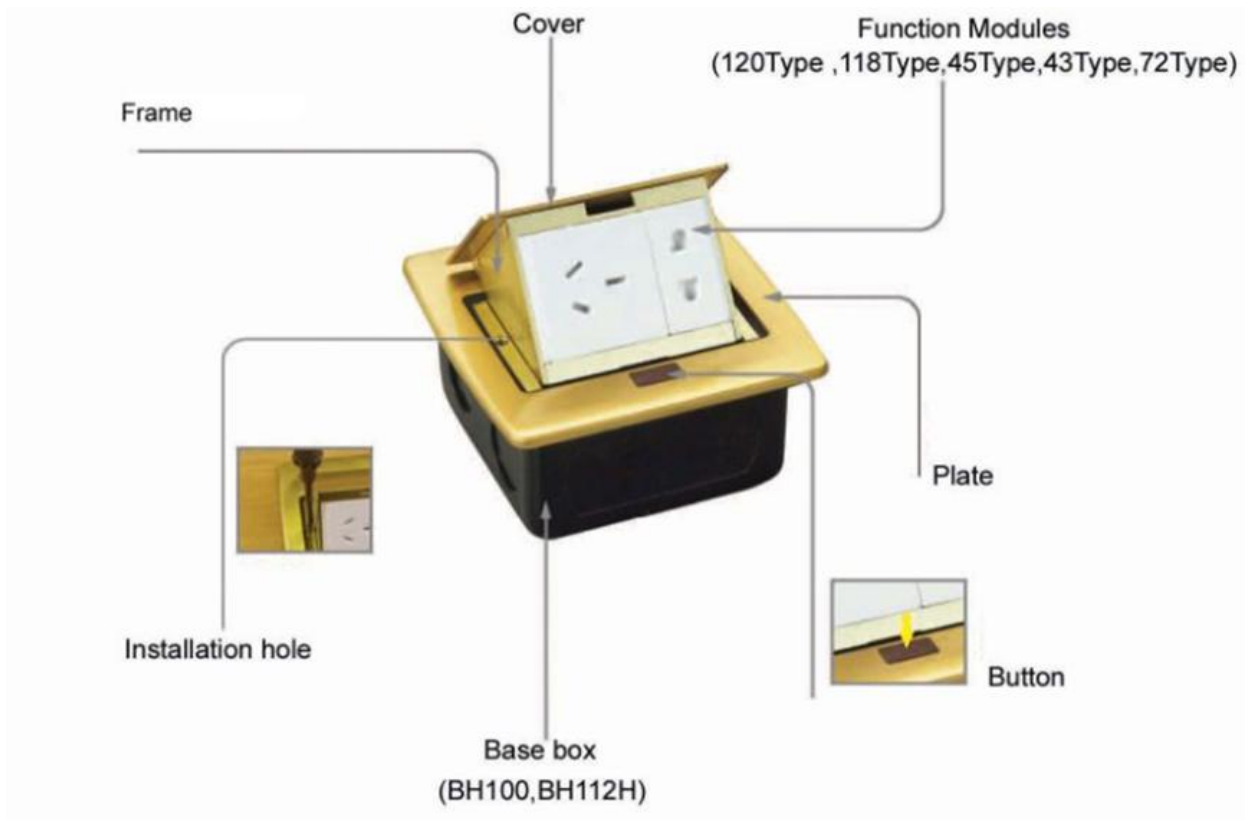

6. Product Show:

HTD-26 Outline drawing:

- ▲ Temporary lid
Secure to box body during concrete pour to prevent ingress of slurry.
- ▲ Base box
Ga-Steel box body:100x100x60mm

Available Terminal block for different wire :