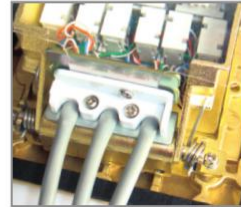

Fast connection terminal: Wire of 1~2.5 m m²

3/4 Screw terminal: wire of 0.5~6m m²

Terminal for Floor Socket

Terminal block code: HTJ-001
Fast connection terminal

- Hard wire insert connected;
- Suit wire 1mm²-2.5mm².

Terminal block code: HTJ-002
3 screws terminal

- Tight by screw;
- Suit wire 0.5mm²-6mm²;
- Suit hard wire & soft wire.

Terminal block code: HTJ-003
4 screw terminal

- Tight by screw;
- Suit wire 0.5mm²-6mm²;
- Suit hard wire & soft wire;
- More terminal connected, suit for three phase 4 wire.