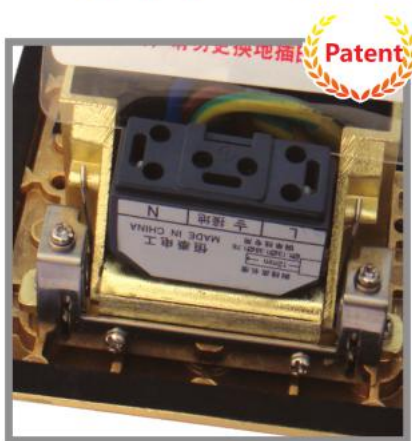

Terminal for Floor Socket

Dismount mechanism with invention patent

Dismount mechanism work as dismount central hold down strip which is more convenient for replacing modules accessories.

Soft Type (Adjustable) Floor Socket

Damping device:

The damping speed of our device is 10 times slower than simliar products.