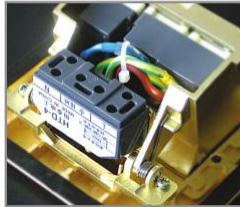

Fast connection terminal: Wire of 1~2.5 m m²

3/4 Screw terminal: wire of 0.5~6m m²

Terminal for Floor Socket

Terminal block code: HTJ-001
Fast connection terminal

- Hard wire insert connected;
- Suit wire 1mm²-2.5mm².

Terminal block code: HTJ-002
3 screws terminal

- Tight by screw;
- Suit wire 0.5mm²-6mm²;
- Suit hard wire & soft wire.

Terminal block code: HTJ-003
4 screw terminal

- Tight by screw;
- Suit wire 0.5mm²-6mm²;
- Suit hard wire & soft wire;
- More terminal connected, suit for three phase 4 wire.