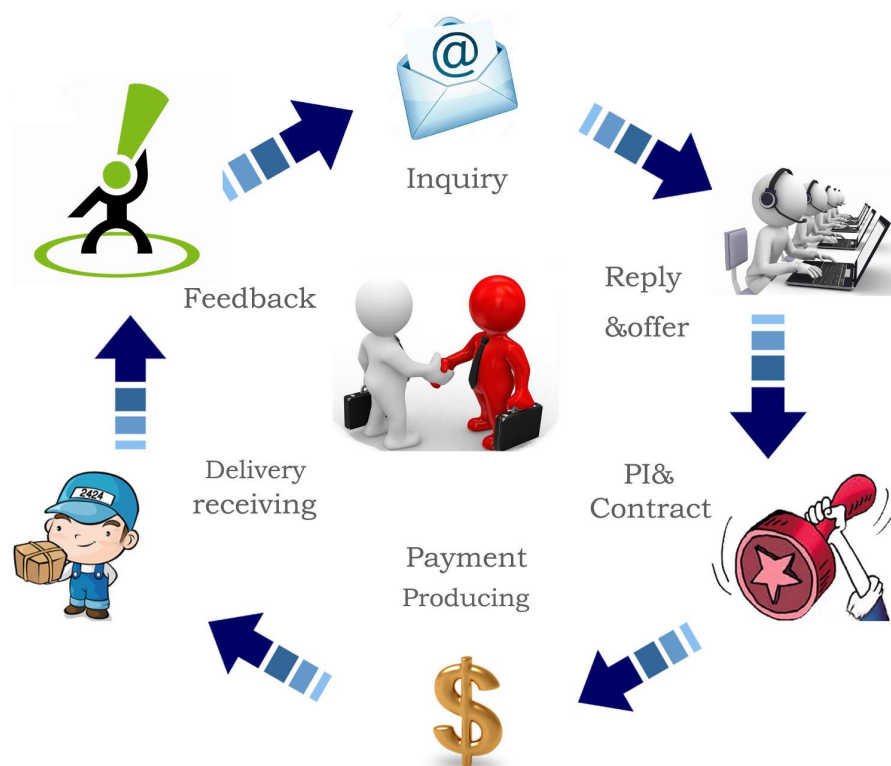

Wenzhou Safewire Electric Co.,Ltd.

No.152 Xingguang Road, Xingguang industry zone, Liushi town, Yueqing, Wenzhou,China ,325604
Tel:0086-577-62799688; Email:info@safewirele.com;

www.safewirele.com

7. Process flow:

We apply ERP data management system , greatly increased the management in plan ,purchase, storage , manufacture and sales .

8.About us:

Wenzhou Safewire Electric Co.,Ltd is a company specialized in the manufacture and sale of items in the field of electrical installation material and goods. We embarked on the relentless pursuit of being the biggest supplier with over 30,000 square meters building areas in China