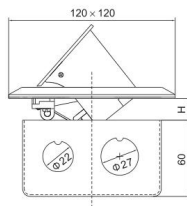

6. Product Show:

HTD-26 Outline drawing:

- ▲ Temporary lid
Secure to box body during concrete pour to prevent ingress of slurry.
- ▲ Base box
Ga-Steel box body:100x100x60mm

Available Terminal block for different wire :