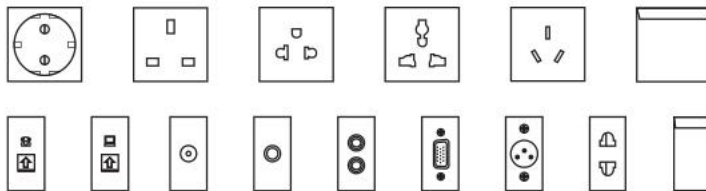

Wenzhou Safewire Electric Co.,Ltd.

No.152 Xingguang Road, Xingguang industry zone, Liushi town, Yueqing, Wenzhou,China ,325604
Tel:0086-577-62799688; Email:info@safewirele.com;

www.safewirele.com

10 Times

The floor socket equipped with soft starting device, the opening speed of which is 20 times slower than regular products. State for opening: uniform speed, slow.

Available sockets or modules types:

Available sockets :

45 Type

118 Type

More International sockets is customization:

Schuko socket;France,UK, SA, Israel, Italy, Brazil, Aus/NZ,China,

Thailand, USA; etc.