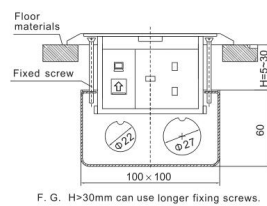

6. Product Show:

HTD-26 Outline drawing:

- ▲ Temporary lid
Secure to box body during concrete pour to prevent ingress of slurry.
- ▲ Base box
Ga-Steel box body:100x100x60mm

Available Terminal block for different wire :