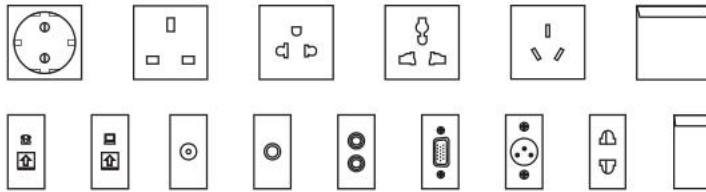

Outline Drawing:

- ▲ Temporary lid
  Secure to box body during concrete pour to prevent ingress of slurry.
- ▲ Base box
  Ga-Steel box body:190x190x75mm

- ▲ Temporary lid
  Secure to box body during concrete pour to prevent ingress of slurry.
- ▲ Base box
  Ga-Steel box body:240x170x75mm

Available sockets or modules types:

Available sockets :

45 Type

118 Type

More International sockets is customization:

Schuko socket;France,UK, SA, Israel, Italy, Brazil, Aus/NZ,China, Thailand, USA; etc.