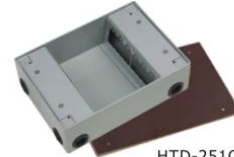

### 6. Product Show:

HTD-251CK

HTD-251CK Cu-alloy

HTD-251CKP SUS

HTD-251CK Outline drawing:

Outline Drawing:

HTD-210CK

- ▲ Temporary lid  
Secure to box body during concrete pour to prevent ingress of slurry.
- ▲ Base box  
Ga-Steel box body:190x190x75mm

HTD-251CK

- ▲ Temporary lid  
Secure to box body during concrete pour to prevent ingress of slurry.
- ▲ Base box  
Ga-Steel box body:240x170x75mm

Available sockets or modules types:

Available sockets :

45 Type