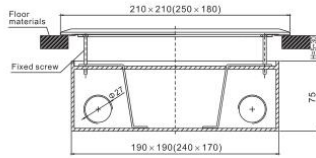

### 6. Product Show:

HTD-251CK

HTD-251CK Cu-alloy

HTD-251CKP SUS

HTD-251CK Outline drawing:

Outline Drawing:

HTD-210CK

- ▲ Temporary lid  
Secure to box body during concrete pour to prevent ingress of slurry.
- ▲ Base box  
Ga-Steel box body:190x190x75mm