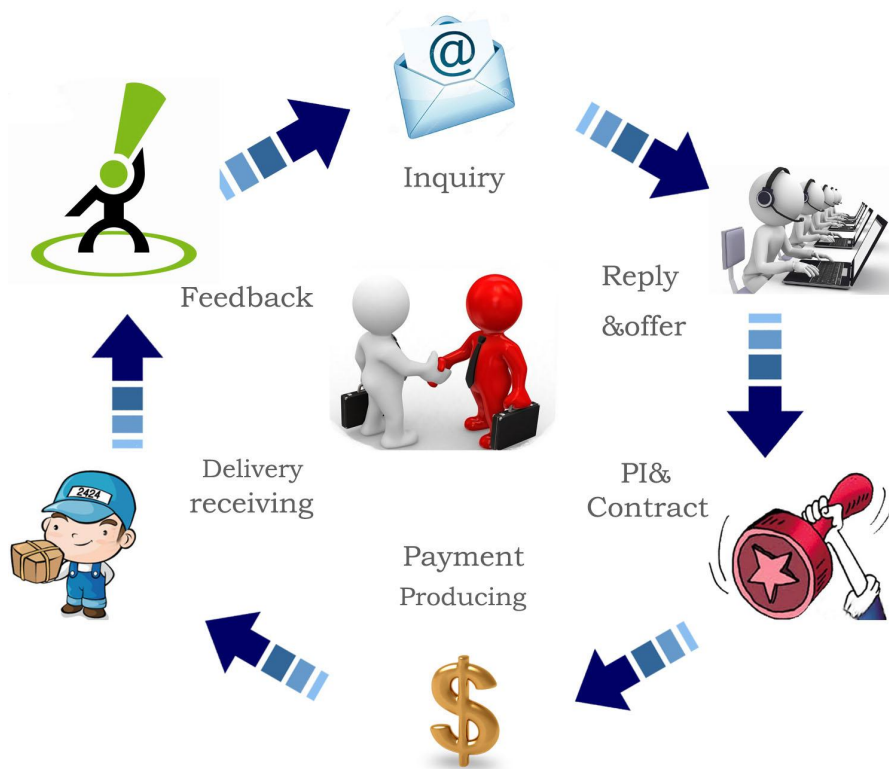

Wenzhou Safewire Electric Co.,Ltd.

No.152 Xingguang Road, Xingguang industry zone, Liushi town, Yueqing, Wenzhou,China ,325604
Tel:0086-577-62799688; Email:info@safewirele.com;

www.safewirele.com

8.About us:

Wenzhou Safewire Electric Co.,Ltd is a company specialized in the manufacture and sale of items in the field of electrical installation material and goods. We embarked on the relentless pursuit of being the biggest supplier with over 30,000 square meters building areas in China as we are engaged in producing and selling high-quality wiring systems produced in accordance with international standards. Our factory was recognized through ISO9001,ISO14001,OHSAS18001. And also be 3rd quality certification such as CE and SASO etc.