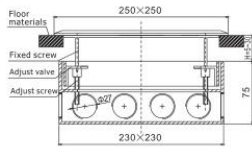

6. Product Show:

HTD-250AK

HTD-250ANK Cu-alloy

HTD-250ANKP SUS

HTD-250K/250AK Outline drawing:

Outline Drawing:

HTD-250K

F. G. H:30mm can use longer fixing screws.

- ▲ Temporary lid
Secure to box body during concrete pour to prevent ingress of slurry.
- ▲ Base box
Ga-Steel box body:230x230x75mm

HTD-250AK

F. G. H:30mm can use longer fixing screws.

- ▲ Temporary lid
Secure to box body during concrete pour to prevent ingress of slurry.
- ▲ Base box
Ga-Steel box body:230x230x90mm