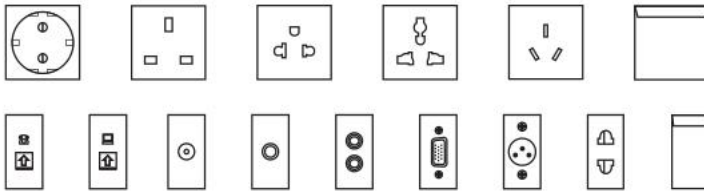

- ▲ Temporary lid
Secure to box body during concrete pour to prevent ingress of slurry.
- ▲ Base box
Ga-Steel box body:230x230x75mm

HTD-250AK

F. G. H:30mm can use longer fixing screws.

- ▲ Temporary lid
Secure to box body during concrete pour to prevent ingress of slurry.
- ▲ Base box
Ga-Steel box body:230x230x90mm

Available sockets or modules types:

Available sockets :

45 Type

118 Type

More International sockets is customization:

Schuko socket;France,UK, SA, Israel, Italy, Brazil, Aus/NZ,China,

Thailand, USA; etc.

Serial No.	Parameter	Description
------------	-----------	-------------