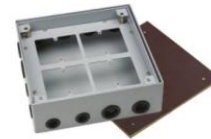

- ▲ Temporary lid
Secure to box body during concrete pour to prevent ingress of slurry.
- ▲ Base box
Ga-Steel box body:230x230x75mm

HTD-250AK

F. G. H:30mm can use longer fixing screws.

- ▲ Temporary lid
Secure to box body during concrete pour to prevent ingress of slurry.
- ▲ Base box
Ga-Steel box body:230x230x90mm