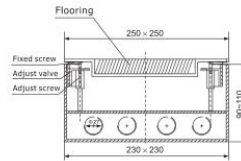

6. Product Show:

HTD-250AK

HTD-250ANK Cu-alloy

HTD-250ANKP SUS

HTD-250K/250AK Outline drawing:

Outline Drawing:

HTD-250K

F. G. H:30mm can use longer fixing screws.

- ▲ Temporary lid
Secure to box body during concrete pour to prevent ingress of slurry.
- ▲ Base box
Ga-Steel box body:230x230x75mm

HTD-250AK

F. G. H:30mm can use longer fixing screws.

- ▲ Temporary lid
Secure to box body during concrete pour to prevent ingress of slurry.
- ▲ Base box
Ga-Steel box body:230x230x90mm