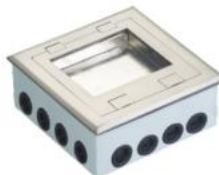

HTD-250ANKP SUS