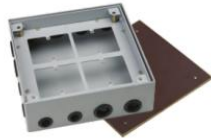

- ▲ Temporary lid
Secure to box body during concrete pour to prevent ingress of slurry.
- ▲ Base box
Ga-Steel box body:230x230x75mm

HTD-250AK

F. G. H:30mm can use longer fixing screws.

- ▲ Temporary lid
Secure to box body during concrete pour to prevent ingress of slurry.
- ▲ Base box
Ga-Steel box body:230x230x90mm