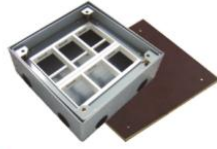

---

HTD-210K

HTD-210K Cu-alloy

HTD-210NKP SUS

HTD-210AK

HTD-210ANK Cu-alloy

HTD-210ANKP SUS

**HTD-210K/210AK Outline drawing:**

Outline Drawing:

HTD-210K

F. G. H: 30mm can use longer fixing screws.

- ▲ Temporary lid  
Secure to box body during concrete pour to prevent ingress of slurry.
- ▲ Base box  
Ga-Steel box body: 195x195x75mm