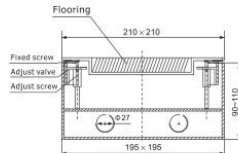

HTD-210AK

F. G. H: 30mm can use longer fixing screws.