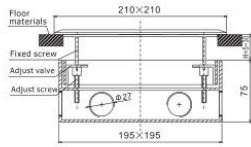

Outline Drawing:

HTD-210K

F. G. H: 30mm can use longer fixing screws.

- ▲ Temporary lid  
Secure to box body during concrete pour to prevent ingress of slurry.
- ▲ Base box  
Ga-Steel box body: 195x195x75mm