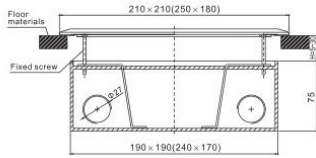

6. Product Show:

HTD-210CK

HTD-210CK Cu-alloy

HTD-210CNKP SUS

HTD-210CK Outline drawing:

Outline Drawing:

F, G, H:30mm can use longer fixing screws.

HTD-210CK

- ▲Temporary lid
Secure to box body during concrete pour to prevent ingress of slurry.
- ▲Base box
Ga-Steel box body:190x190x75mm

HTD-251CK

- ▲Temporary lid
Secure to box body during concrete pour to prevent ingress of slurry.
- ▲Base box
Ga-Steel box body:240x170x75mm