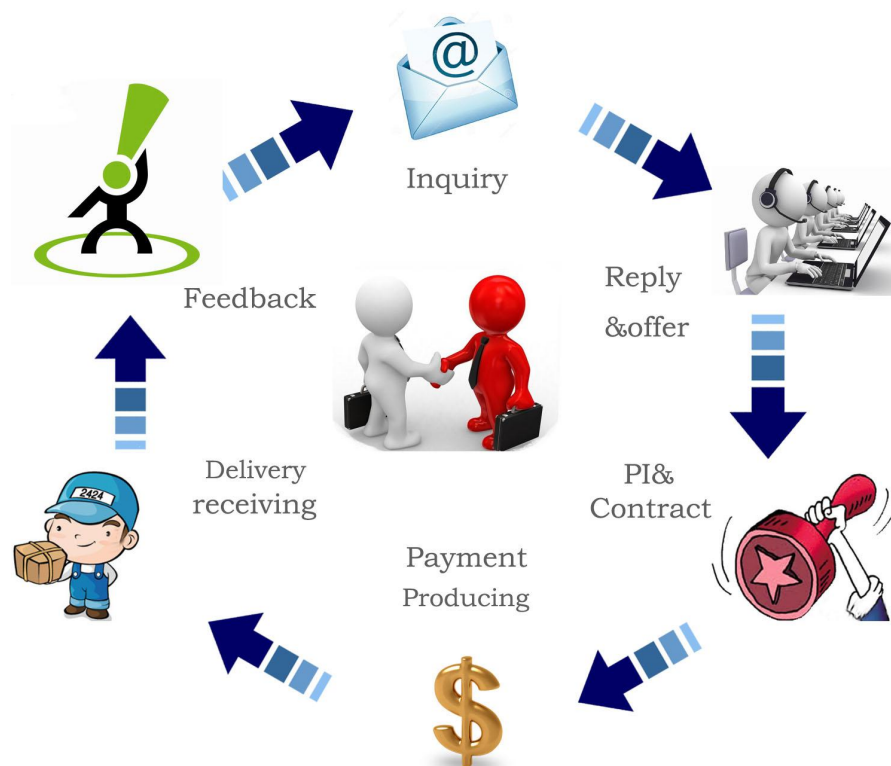

Wenzhou Safewire Electric Co.,Ltd.

No.152 Xingguang Road, Xingguang industry zone, Liushi town, Yueqing, Wenzhou,China ,325604
Tel:0086-577-62799688; Email:info@safewirele.com;

www.safewirele.com

7. Process flow:

we apply ERP data management system , greatly increased the management in plan ,purchase, storage , manufacture and sales .

8.About us:

Wenzhou Safewire Electric Co.,Ltd is a company specialized in the manufacture and sale of items in the field of electrical installation material and goods. We embarked on the relentless pursuit of being the biggest supplier with over 30,000 square meters building areas in China as we are engaged in producing and selling high-quality wiring systems produced in accordance with international standards. Our factory was recognized through ISO9001,ISO14001,OHSAS18001. And also be 3rd quality certification such