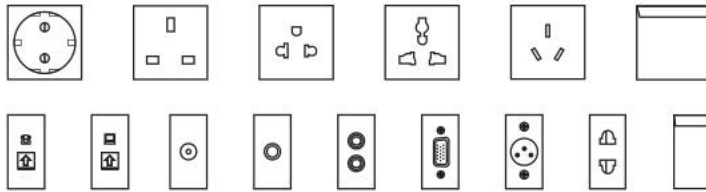

- ▲Temporary lid
Secure to box body during concrete pour to prevent ingress of slurry.
- ▲Base box
Ga-Steel box body:190x190x75mm

HTD-251CK

- ▲Temporary lid
Secure to box body during concrete pour to prevent ingress of slurry.
- ▲Base box
Ga-Steel box body:240x170x75mm

Available sockets or modules types:

Available sockets :

45 Type

118 Type

More International sockets is customization:

Schuko socket;France,UK, SA, Israel, Italy, Brazil, Aus/NZ,China, Thailand, USA; etc.

| Serial No. | Parameter | Description |
|------------|-----------------|-------------|
| 1 | Product picture | |