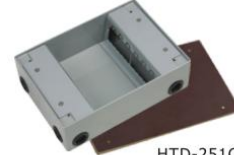

6. Product Show:

HTD-210CK

HTD-210CK Cu-alloy

HTD-210CNKP SUS

HTD-210CK Outline drawing:

Outline Drawing:

F, G, H:30mm can use longer fixing screws.

HTD-210CK

- ▲Temporary lid
Secure to box body during concrete pour to prevent ingress of slurry.
- ▲Base box
Ga-Steel box body:190x190x75mm

HTD-251CK

- ▲Temporary lid
Secure to box body during concrete pour to prevent ingress of slurry.
- ▲Base box
Ga-Steel box body:240x170x75mm