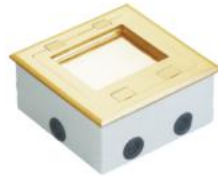

HTD-180ANK Cu-alloy