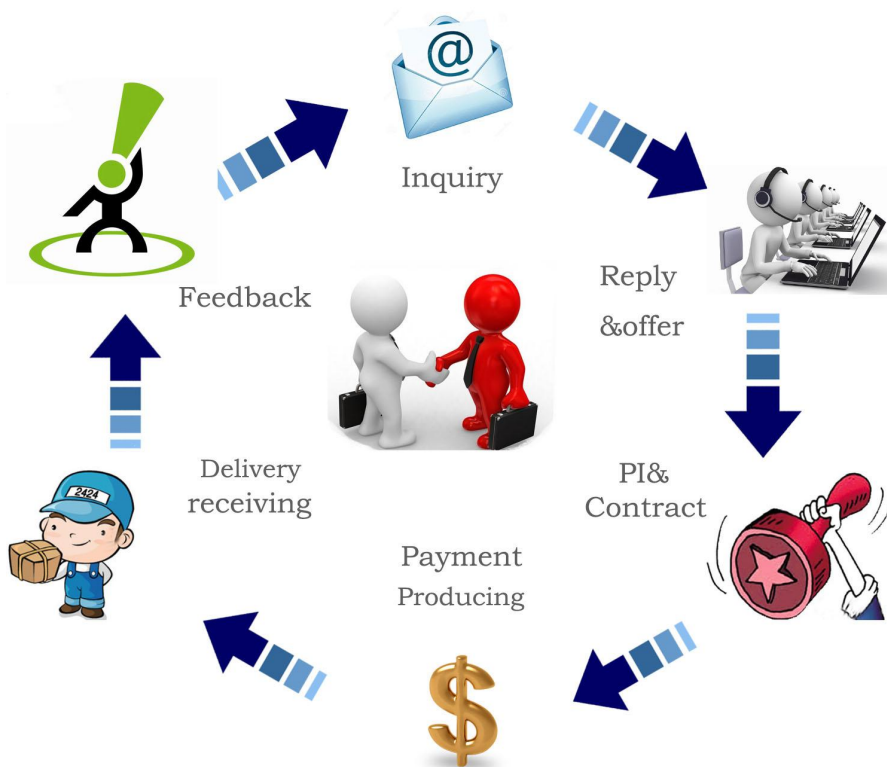

7. Process flow:

we apply ERP data management system , greatly increased the management in plan ,purchase, storage , manufacture and sales .

8.About us:

Wenzhou Safewire Electric Co.,Ltd is a company specialized in the