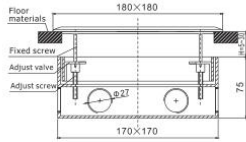

F. G. H:30mm can use longer fixing screws.

- ▲ Temporary lid
Secure to box body during concrete pour to prevent ingress of slurry.
- ▲ Base box
Ga-Steel box body:170x170x75mm

HTD-180AK

F. G. H:30mm can use longer fixing screws.