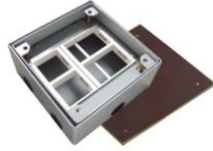

F. G. H:30mm can use longer fixing screws.

- ▲ Temporary lid
Secure to box body during concrete pour to prevent ingress of slurry.
- ▲ Base box
Ga-Steel box body:170x170x75mm

HTD-180AK

F. G. H:30mm can use longer fixing screws.

- ▲ Temporary lid
Secure to box body during concrete pour to prevent ingress of slurry.
- ▲ Base box
Ga-Steel box body:170x170x90mm

Available sockets or modules types:

Available sockets :

45 Type

118 Type