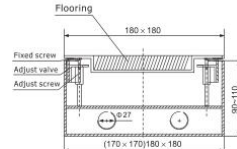

F. G. H:30mm can use longer fixing screws.

- ▲ Temporary lid
Secure to box body during concrete pour to prevent ingress of slurry.
- ▲ Base box
Ga-Steel box body:170x170x75mm

HTD-180AK

F. G. H:30mm can use longer fixing screws.