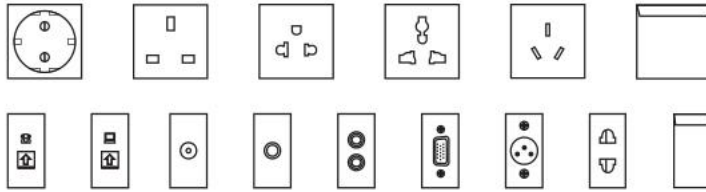

F. G. H:30mm can use longer fixing screws.

- ▲ Temporary lid
  Secure to box body during concrete pour to prevent ingress of slurry.
- ▲ Base box
  Ga-Steel box body:170x170x75mm

F. G. H:30mm can use longer fixing screws.

- ▲ Temporary lid
  Secure to box body during concrete pour to prevent ingress of slurry.
- ▲ Base box
  Ga-Steel box body:170x170x90mm

Available sockets or modules types:

Available sockets :

45 Type

118 Type

More International sockets is customization:

Schuko socket;France,UK, SA, Israel, Italy, Brazil, Aus/NZ,China,

Thailand, USA; etc.