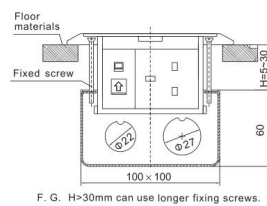

6. Product Show:

HTD-28 Outline drawing:

- ▲ Temporary lid
Secure to box body during concrete pour to prevent ingress of slurry.
- ▲ Base box
Ga-Steel box body:100x100x60mm

Available Terminal block for different wire :