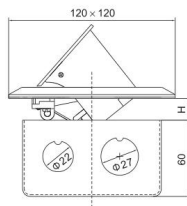

6. Product Show:

HTD-28 Outline drawing:

- ▲ Temporary lid
Secure to box body during concrete pour to prevent ingress of slurry.
- ▲ Base box
Ga-Steel box body:100x100x60mm

Available Terminal block for different wire :