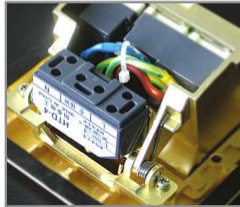

www.safewirele.com

Terminal for Floor Socket

Terminal block code: HTJ-001
Fast connection terminal
■ Hard wire insert connected;
■ Suit wire 1mm²-2.5mm².

Terminal block code: HTJ-002
3 screws terminal
■ Tight by screw;
■ Suit wire 0.5mm²-6mm²;
■ Suit hard wire & soft wire.