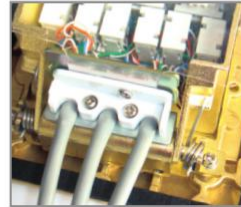

www.safewirele.com

Terminal for Floor Socket

Terminal block code: HTJ-001
Fast connection terminal
■ Hard wire insert connected;
■ Suit wire 1mm²-2.5mm².

Terminal block code: HTJ-002
3 screws terminal
■ Tight by screw;
■ Suit wire 0.5mm²-6mm²;
■ Suit hard wire & soft wire.

Terminal block code: HTJ-003
4 screw terminal
■ Tight by screw;
■ Suit wire 0.5mm²-6mm²;
■ Suit hard wire & soft wire;
■ More terminal connected, suit for three phase 4 wire.

Wire clame: HTJ-003
■ Hold the wire more tight.