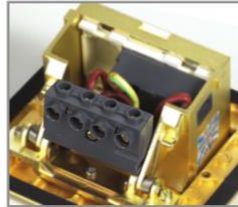

www.safewirele.com

Terminal for Floor Socket

Terminal block code: HTJ-001
Fast connection terminal
■ Hard wire insert connected;
■ Suit wire 1mm²-2.5mm².

Terminal block code: HTJ-002
3 screws terminal
■ Tight by screw;
■ Suit wire 0.5mm²-6mm²;
■ Suit hard wire & soft wire.

Terminal block code: HTJ-003
4 screw terminal
■ Tight by screw;
■ Suit wire 0.5mm²-6mm²;
■ Suit hard wire & soft wire;
■ More terminal connected, suit for three phase 4 wire.

Wire clame: HTJ-003
■ Hold the wire more tight.