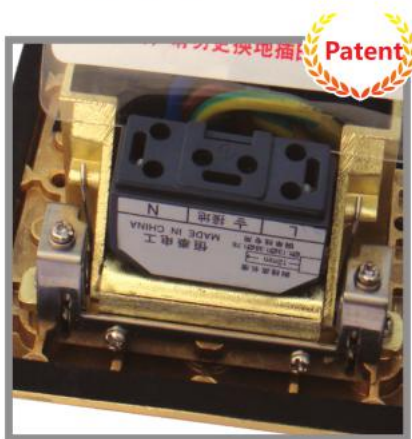

SAFEWIRE

Wenzhou Safewire Electric Co.,Ltd.

No.152 Xingguang Road, Xingguang industry zone, Liushi town, Yueqing, Wenzhou,China ,325604
Tel:0086-577-62799688; Email:info@safewirele.com;

www.safewirele.com

Terminal for Floor Socket

Dismount mechanism with invention patent

Dismount mechanism work as dismount central hold down strip which is more convenient for replacing modules accessories.

Soft Type (Adjustable) Floor Socket

Damping device:

The damping speed of our device is 10 times slower than simliar products.