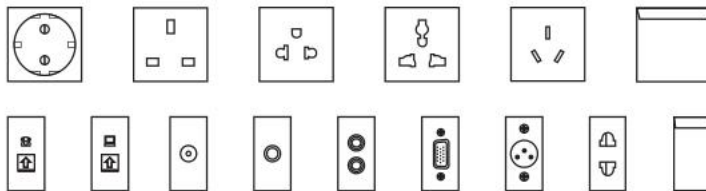

www.safewirele.com

Soft Pop-up
Code:ZN

Pop-up
Slowly

More safety

10 Times

The floor socket equipped with soft starting device, the opening speed of which is 20 times slower than regular products. State for opening: uniform speed, slow.

Available sockets or modules types:

Available sockets :

45 Type

118 Type

More International sockets is customization:

Schuko socket;France,UK, SA, Israel, Italy, Brazil, Aus/NZ,China,

Thailand, USA; etc.

Serial No.	Parameter	Description
1	Product picture	