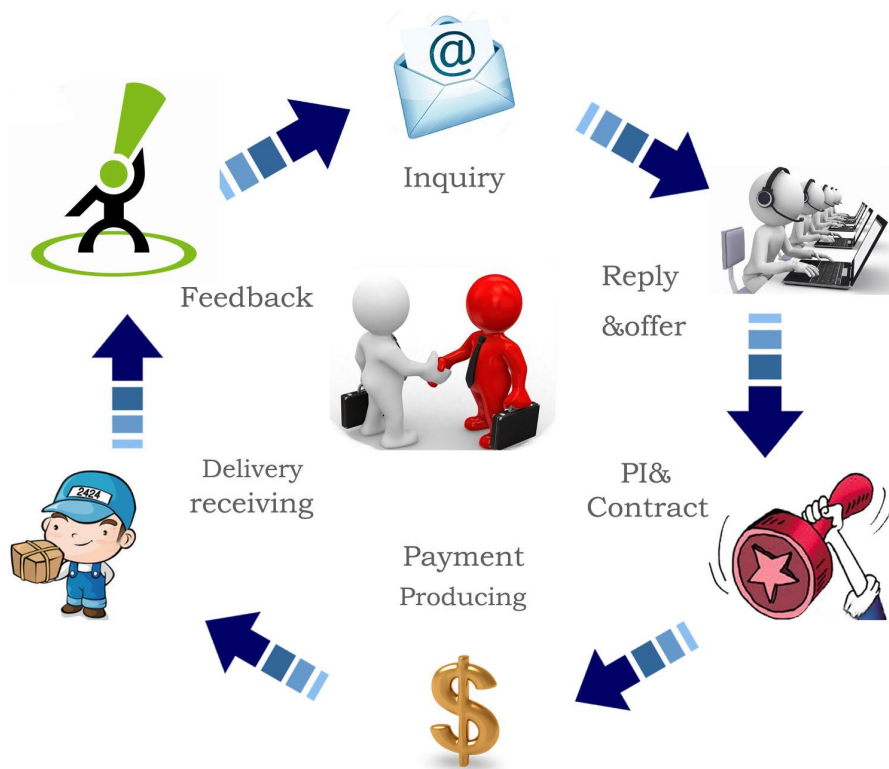

Wenzhou Safewire Electric Co.,Ltd.

No.152 Xingguang Road, Xingguang industry zone, Liushi town, Yueqing, Wenzhou,China ,325604
Tel:0086-577-62799688; Email:info@safewirele.com;

www.safewirele.com

8.About us:

Wenzhou Safewire Electric Co.,Ltd is a company specialized in the manufacture and sale of items in the field of electrical installation material and goods. We embarked on the relentless pursuit of being the biggest supplier with over 30,000 square meters building areas in China as we are engaged in producing and selling high-quality wiring systems produced in accordance with international standards. Our factory was recognized through ISO9001,ISO14001,OHSAS18001. And also be 3rd