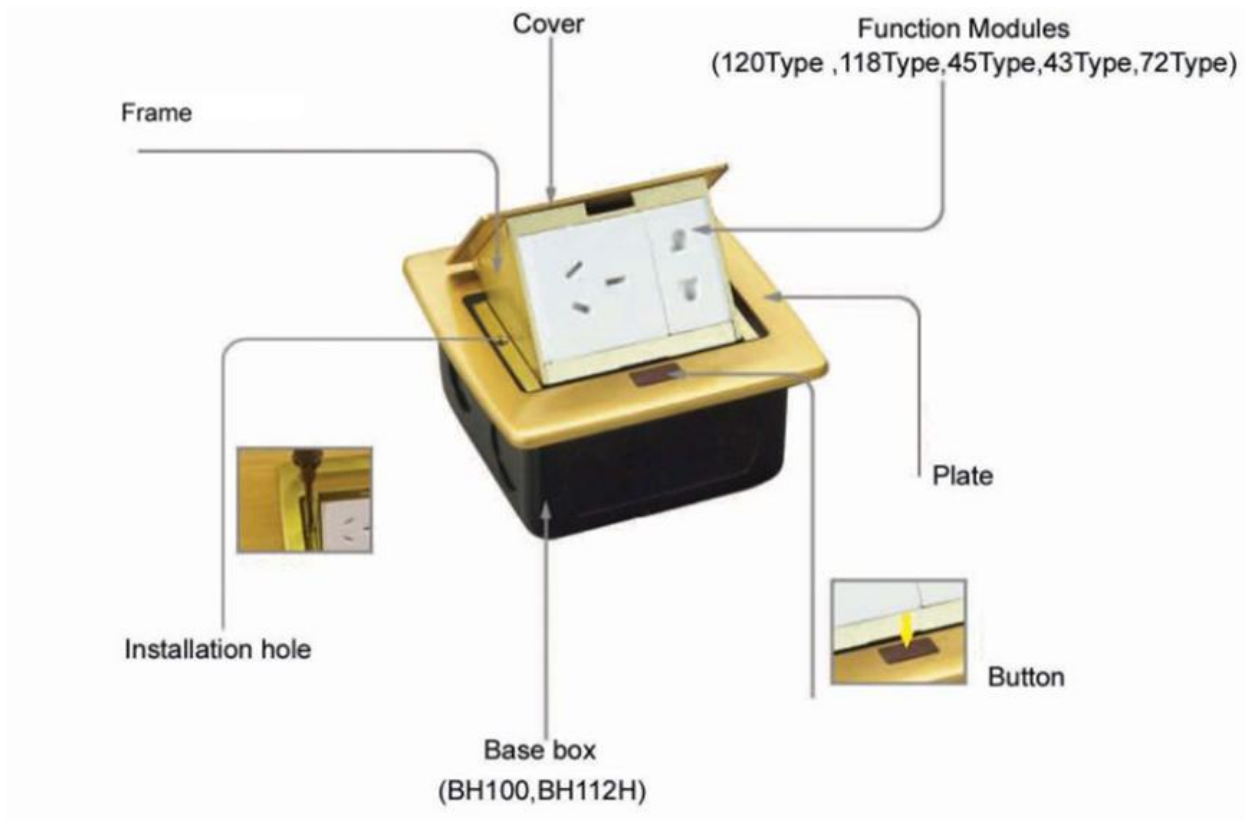

6. Product Show:

HTD-28 Outline drawing:

- ▲ Temporary lid
Secure to box body during concrete pour to prevent ingress of slurry.
- ▲ Base box
Ga-Steel box body:100x100x60mm

Available Terminal block for different wire :