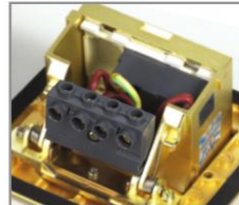

www.safewirele.com

- ▲ Temporary lid
Secure to box body during concrete pour to prevent ingress of slurry.
- ▲ Base box
Ga-Steel box body:200x100x60mm

F. G. H>30mm can use longer fixing screws.

Available Terminal block for different wire :

Fast connection terminal: Wire of 1~2.5 m m²

3/4 Screw terminal: wire of 0.5~6m m²

Terminal for Floor Socket

- Terminal block code: HTJ-001**
Fast connection terminal
- Hard wire insert connected;
 - Suit wire 1mm²-2.5mm².

- Terminal block code: HTJ-002**
3 screws terminal
- Tight by screw;
 - Suit wire 0.5mm²-6mm²;
 - Suit hard wire & soft wire.

- Terminal block code: HTJ-003**
4 screw terminal
- Tight by screw;
 - Suit wire 0.5mm²-6mm²;
 - Suit hard wire & soft wire;
 - More terminal connected, suit for three phase 4 wire.

- Wire clamp: HTJ-003**
- Hold the wire more tight.

Dismount mechanism with invention patent

Dismount mechanism work as dismount central hold down strip which is more convenient for replacing modules accessories.