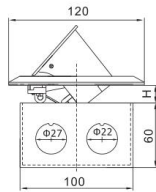

www.safewirele.com

- ▲ Temporary lid
Secure to box body during concrete pour to prevent ingress of slurry.
- ▲ Base box
Ga-Steel box body:200x100x60mm

F. G. H>30mm can use longer fixing screws.

Available Terminal block for different wire :