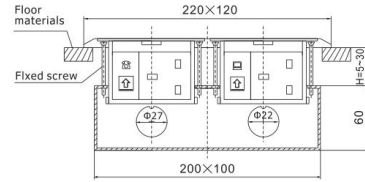

www.safewirele.com

- ▲ Temporary lid
Secure to box body during concrete pour to prevent ingress of slurry.
- ▲ Base box
Ga-Steel box body:200x100x60mm

F. G. H>30mm can use longer fixing screws.

Available Terminal block for different wire :