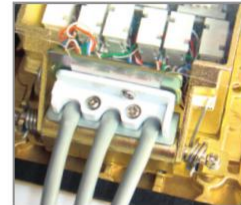

Fast connection terminal: Wire of 1~2.5 m m²

3/4 Screw terminal: wire of 0.5~6m m²

Terminal for Floor Socket

- Terminal block code: HTJ-001**
Fast connection terminal
- Hard wire insert connected;
 - Suit wire 1mm²-2.5mm².

- Terminal block code: HTJ-002**
3 screws terminal
- Tight by screw;
 - Suit wire 0.5mm²-6mm²;
 - Suit hard wire & soft wire.

- Terminal block code: HTJ-003**
4 screw terminal
- Tight by screw;
 - Suit wire 0.5mm²-6mm²;
 - Suit hard wire & soft wire;
 - More terminal connected, suit for three phase 4 wire.