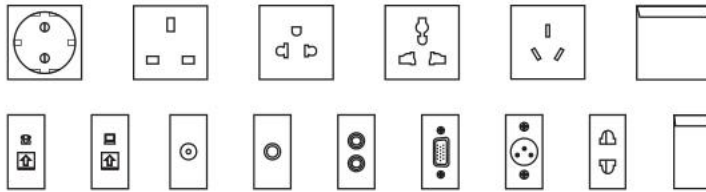

Wenzhou Safewire Electric Co.,Ltd.

No.152 Xingguang Road, Xingguang industry zone, Liushi town, Yueqing, Wenzhou,China ,325604
Tel:0086-577-62799688; Email:info@safewirele.com;

www.safewirele.com

Available sockets :

45 Type

118 Type

More International sockets is customization:

Schuko socket;France,UK, SA, Israel, Italy, Brazil, Aus/NZ,China, Thailand, USA; etc.