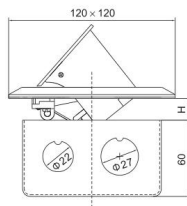

6. Product Show:

HTD-16 Outline drawing:

- ▲ Temporary lid
Secure to box body during concrete pour to prevent ingress of slurry.
- ▲ Base box
Ga-Steel box body:100x100x60mm

Available Terminal block for different wire :