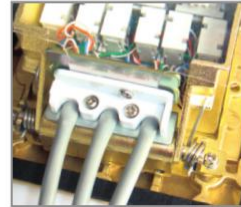

www.safewirele.com

Terminal for Floor Socket

Terminal block code: HTJ-001
Fast connection terminal
■ Hard wire insert connected;
■ Suit wire 1mm²-2.5mm².

Terminal block code: HTJ-002
3 screws terminal
■ Tight by screw;
■ Suit wire 0.5mm²-6mm²;
■ Suit hard wire & soft wire.

Terminal block code: HTJ-003
4 screw terminal
■ Tight by screw;
■ Suit wire 0.5mm²-6mm²;
■ Suit hard wire & soft wire;
■ More terminal connected, suit for three phase 4 wire.

Wire clame: HTJ-003
■ Hold the wire more tight.