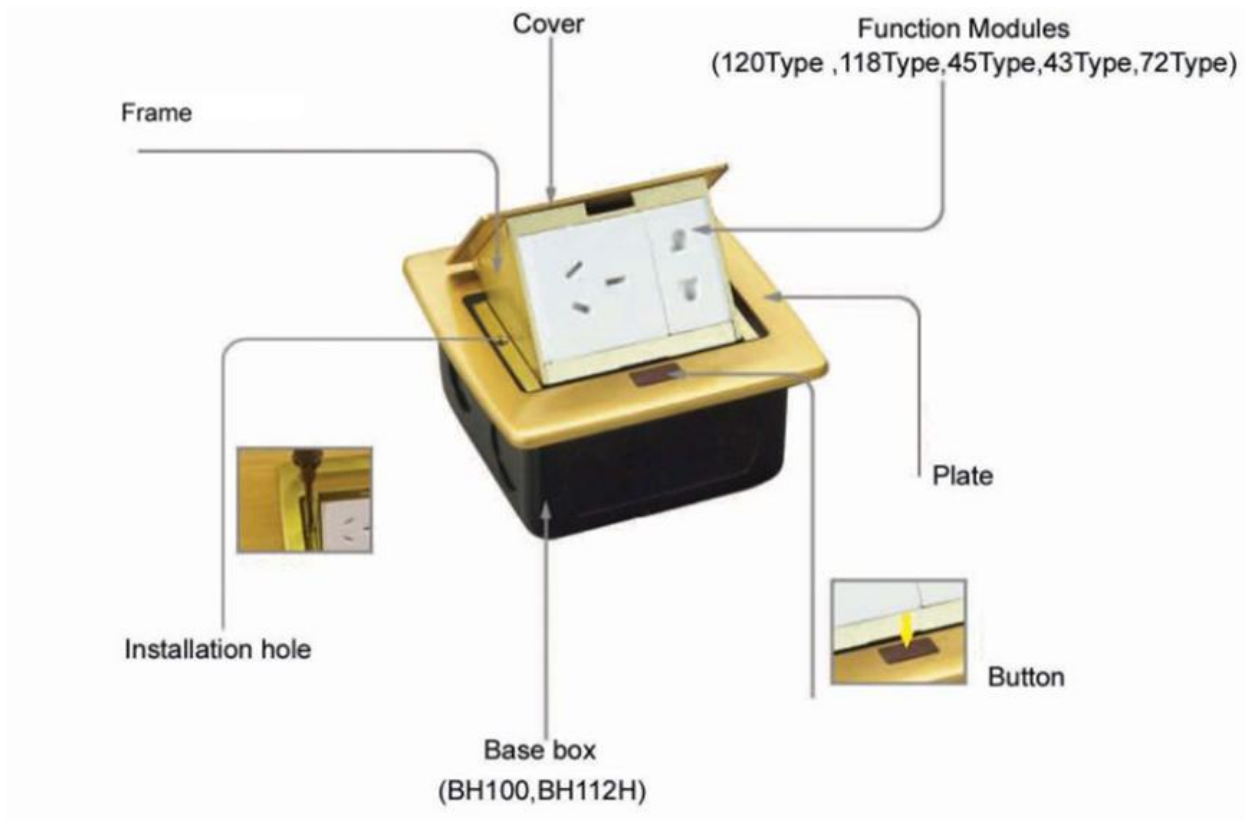

6. Product Show:

HTD-16 Outline drawing:

- ▲ Temporary lid
Secure to box body during concrete pour to prevent ingress of slurry.
- ▲ Base box
Ga-Steel box body:100x100x60mm

Available Terminal block for different wire :