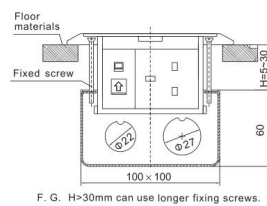

6. Product Show:

HTD-16 Outline drawing:

- ▲ Temporary lid
Secure to box body during concrete pour to prevent ingress of slurry.
- ▲ Base box
Ga-Steel box body:100x100x60mm

Available Terminal block for different wire :