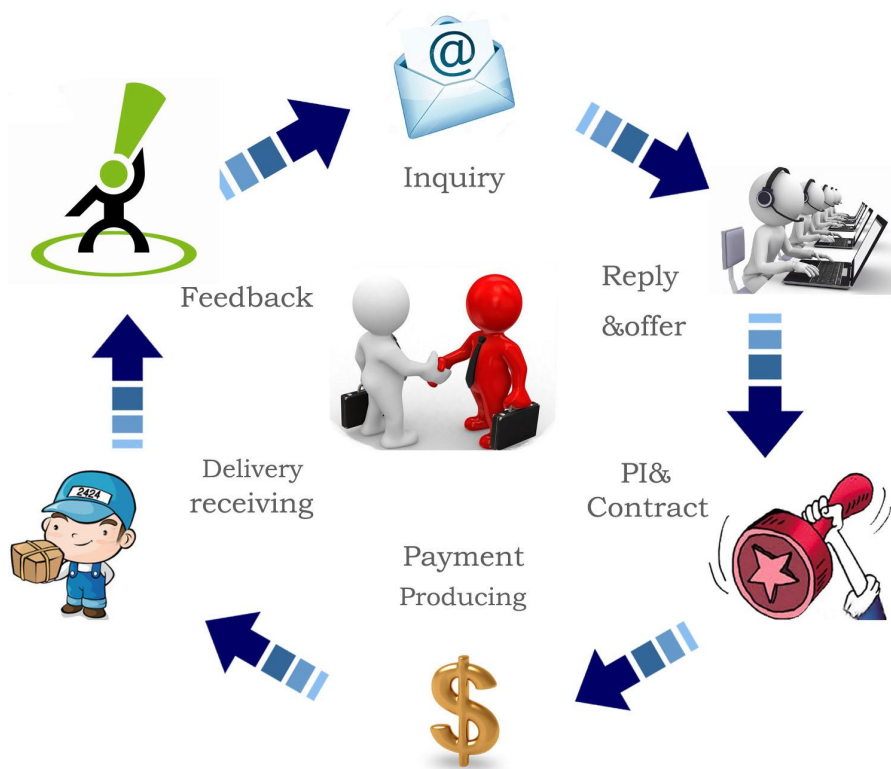

Wenzhou Safewire Electric Co.,Ltd.

No.152 Xingguang Road, Xingguang industry zone, Liushi town, Yueqing, Wenzhou,China ,325604
Tel:0086-577-62799688; Email:info@safewirele.com;

www.safewirele.com

8.About us:

Wenzhou Safewire Electric Co.,Ltd is a company specialized in the manufacture and sale of items in the field of electrical installation material and goods. We embarked on the relentless pursuit of being the biggest supplier with over 30,000 square meters building areas in China as we are engaged in producing and selling high-quality wiring systems produced in accordance with international standards. Our factory was recognized through ISO9001,ISO14001,OHSAS18001. And also be 3rd