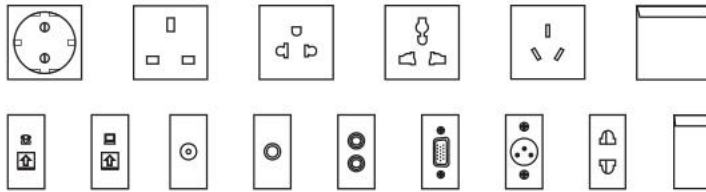

6. Product Show:

HTD-146K Outline drawing:

◊Please check all kinds of sockets refer to page 49-50.

Outline Drawing:

HTD-146HK

Junction box
HTD-702FX
204×204×75mm

F. G. H: 30mm can use longer fixing screws.

▲Temporary lid
Secure to box body during concrete pour to prevent ingress of slurry.
▲Base box
Ga-Steel box body:135x135x65mm

Available sockets or modules types:

Available sockets :

45 Type

118 Type

More International sockets is customization:

Schuko socket;France,UK, SA, Israel, Italy, Brazil, Aus/NZ,China, Thailand, USA; etc.

Serial No.	Parameter	Description
1	Product picture	