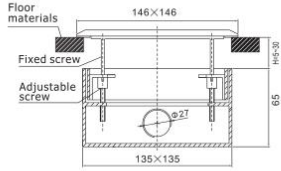

6. Product Show:

HTD-146K Outline drawing:

◊Please check all kinds of sockets refer to page 49-50.

Outline Drawing:

HTD-146HK

Junction box
HTD-702FX
204×204×75mm

F. G. H: 30mm can use longer fixing screws.

▲Temporary lid
Secure to box body during concrete pour to prevent ingress of slurry.
▲Base box
Ga-Steel box body:135x135x65mm