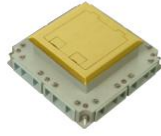

6. Product Show:

HTD-146K Outline drawing:

◊Please check all kinds of sockets refer to page 49-50.

Outline Drawing:

HTD-146HK

Junction box
HTD-702FX
204×204×75mm

F. G. H: 30mm can use longer fixing screws.

▲Temporary lid
Secure to box body during concrete pour to prevent ingress of slurry.
▲Base box
Ga-Steel box body:135x135x65mm