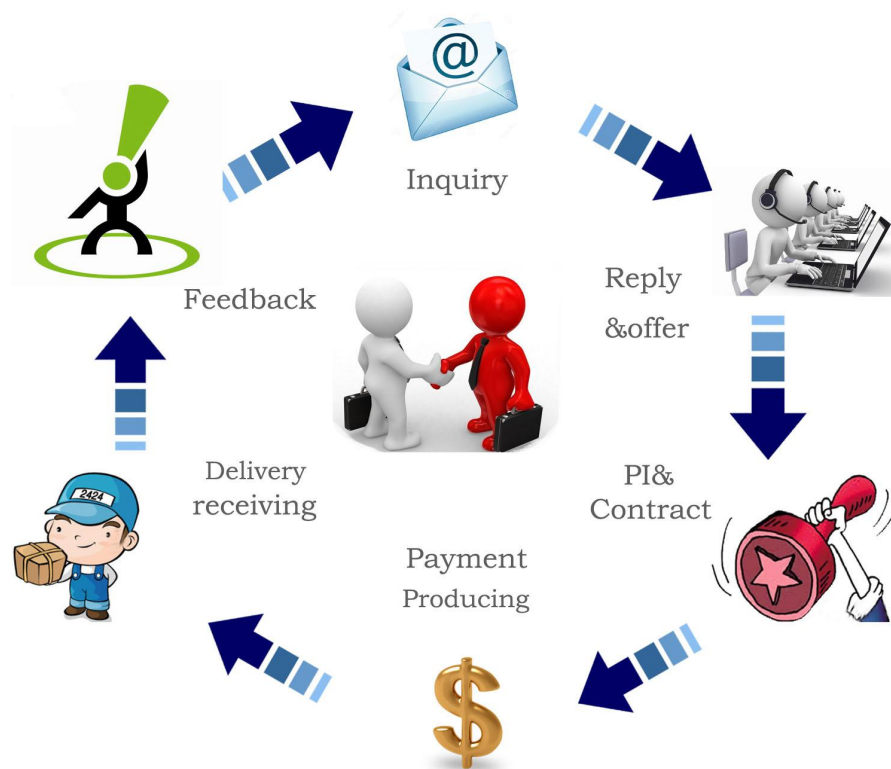

Wenzhou Safewire Electric Co.,Ltd.

No.152 Xingguang Road, Xingguang industry zone, Liushi town, Yueqing, Wenzhou,China ,325604
Tel:0086-577-62799688; Email:info@safewirele.com;

www.safewirele.com

8	Bracket material	Zinc Alloy & Alu Alloy
9	Base box dimension(mm)	260*135*65
10	Height(mm)	70~95(Adjustable)
11	Sink box Material	Steel+Zinc plated

7. Process flow:

we apply ERP data management system , greatly increased the management in plan ,purchase, storage , manufacture and sales .