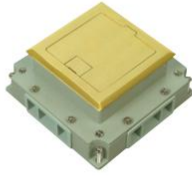

www.safewirele.com

Outline Drawing:

Junction box
HTD-701FX
160×160×75mm

F. G. H:30mm can use longer fixing screws.

▲ Temporary lid
Secure to box body during concrete pour to prevent ingress of slurry.
▲ Base box
Ga-Steel box body:110x110x65mm