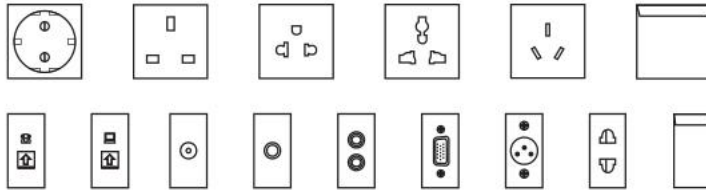

www.safewirele.com

Outline Drawing:

Junction box
HTD-701FX
160×160×75mm

F. G. H:30mm can use longer fixing screws.

▲ Temporary lid
Secure to box body during concrete pour to prevent ingress of slurry.
▲ Base box
Ga-Steel box body:110x110x65mm

Available sockets or modules types:

Available sockets :

45 Type

118 Type

More International sockets is customization:

Schuko socket;France,UK, SA, Israel, Italy, Brazil, Aus/NZ,China, Thailand, USA; etc.

Serial No.	Parameter	Description
1	Product picture	