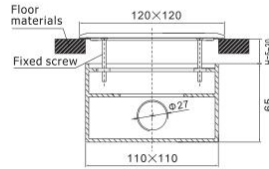

www.safewirele.com

Outline Drawing:

Junction box
HTD-701FX
160×160×75mm

F. G. H:30mm can use longer fixing screws.

▲ Temporary lid
Secure to box body during concrete pour to prevent ingress of slurry.
▲ Base box
Ga-Steel box body:110x110x65mm