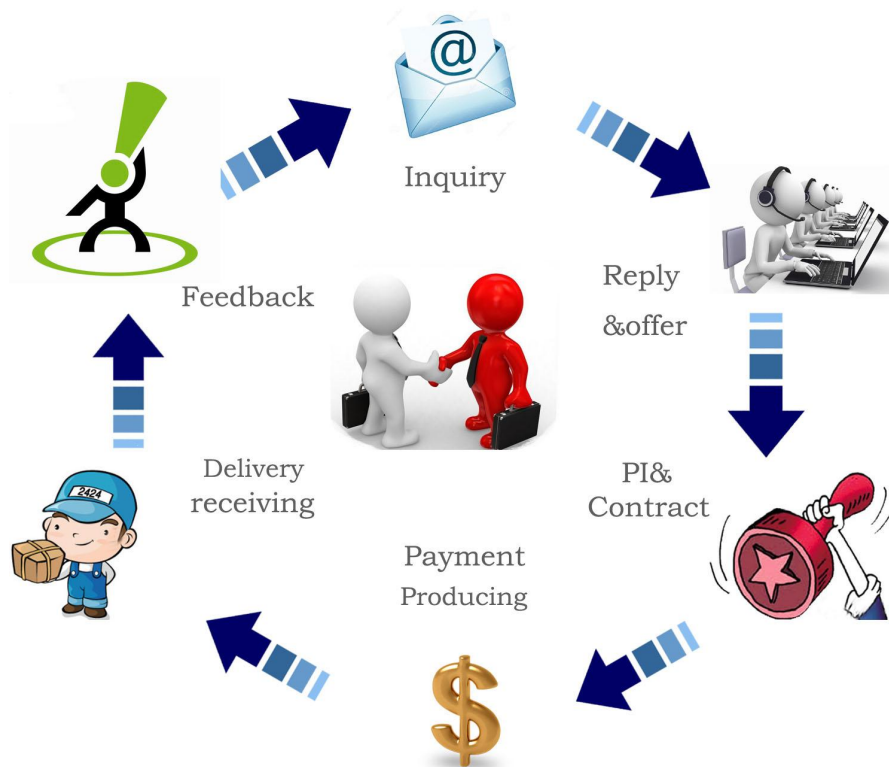

Wenzhou Safewire Electric Co.,Ltd.

No.152 Xingguang Road, Xingguang industry zone, Liushi town, Yueqing, Wenzhou,China ,325604
Tel:0086-577-62799688; Email:info@safewirele.com;

www.safewirele.com

management in plan ,purchase, storage , manufacture and sales .

8.About us:

Wenzhou Safewire Electric Co.,Ltd is a company specialized in the manufacture and sale of items in the field of electrical installation material and goods. We embarked on the relentless pursuit of being the biggest supplier with over 30,000 square meters building areas in China as we are engaged in producing and selling high-quality wiring systems produced in accordance with international standards. Our factory was recognized through ISO9001,ISO14001,OHSAS18001. And also be 3rd quality certification such as CE and SASO etc.