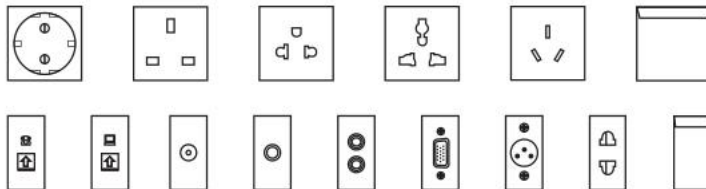

HTD-102 Outline drawing:

Available sockets or modules types:

Available sockets :

45 Type

118 Type

More International sockets is customization:

Schuko socket;France,UK, SA, Israel, Italy, Brazil, Aus/NZ,China, Thailand, USA; etc.