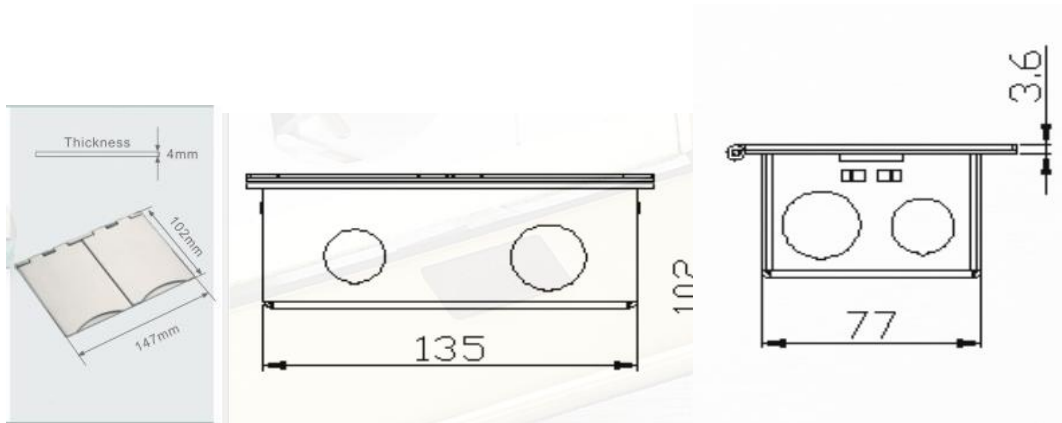

HTD-102 Outline drawing:

Available sockets or modules types:

Available sockets :

45 Type

118 Type

More International sockets is customization:

Schuko socket;France,UK, SA, Israel, Italy, Brazil, Aus/NZ,China, Thailand, USA; etc.