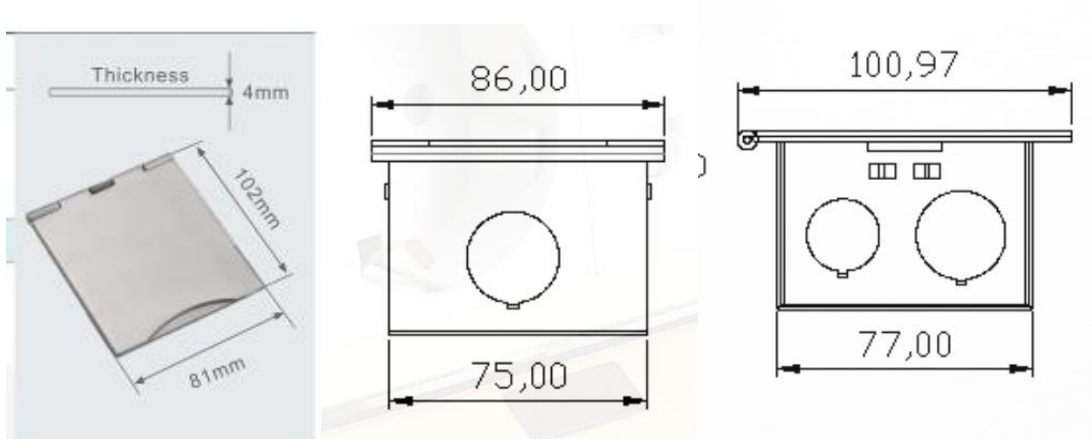

6. Product Show:

HTD-101 Outline drawing:

Available sockets or modules types:

Available sockets :

45 Type

118 Type

More International sockets is customization:

Schuko socket;France,UK, SA, Israel, Italy, Brazil, Aus/NZ,China,