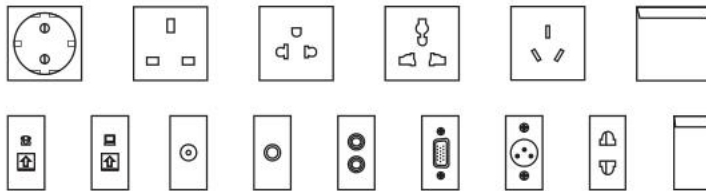

6. Product Show:

HTD-101 Outline drawing:

Available sockets or modules types:

Available sockets :

45 Type

118 Type

More International sockets is customization:

Schuko socket;France,UK, SA, Israel, Italy, Brazil, Aus/NZ,China,