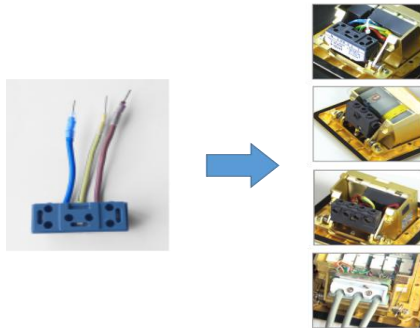

CE certificate by TUV,Germany

LVD test report

Product Show:

Brass color

Silver color

Features:

1.Easy to install: Fast connect wire for terminal block as fast wiring connection.

2. More Strong Scratch Resistance: Surface finish made from Brass by combination of tough material, Aluminum (ADC12) .

3.durable socket receptacle:Using elastic phosphor copper , high conductivity ,pulling and plugging over 15000 times.PC+ABS fireproof : 850 degree C temp.; Oxygen Insulation & Fire resistance in accordance with UL94 standard.