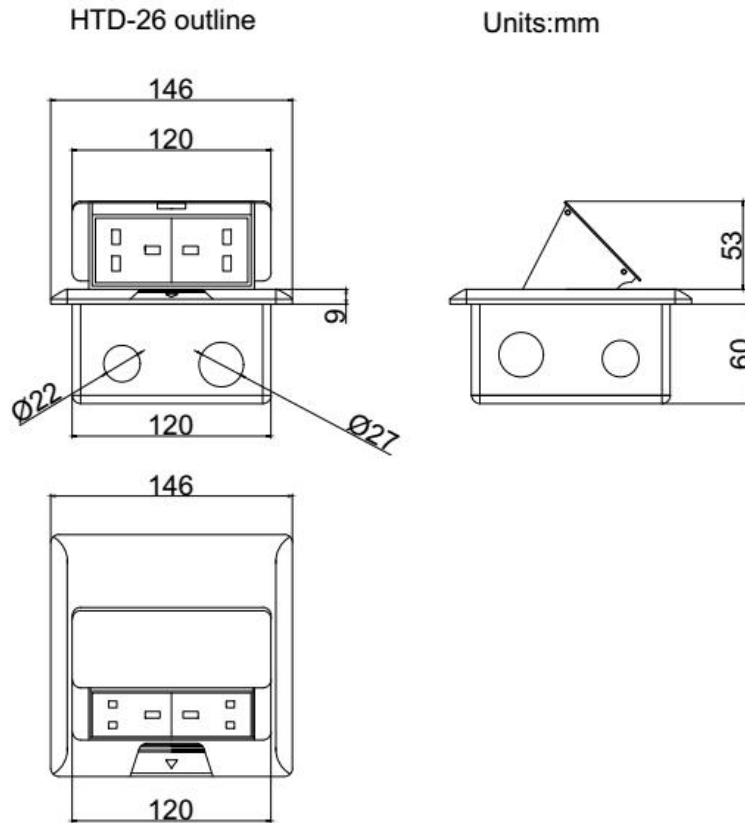

SAFEWIRE

Wenzhou Safewire Electric Co.,Ltd.

No.152 Xingguang Road, Xingguang industry zone, Liushi town, Yueqing, Wenzhou,China ,325604

HTD-26 Outline drawing:

SAFEWIRE