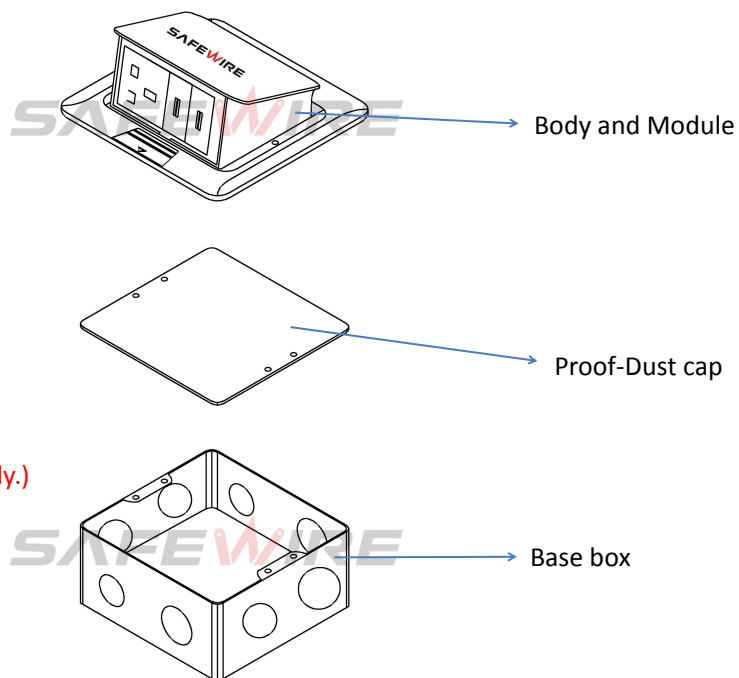

Installation Guide (The exact products should be subject to confirmation by seller)

Hold the lid down with your hand, Pull the push button as the direction, Panel pop up.

- 1.Remove panel from the bottom box along with the electrical modules.
- 2.Fix the flooring with spare screws on bottom box and place it in embedded hole.
- 3.The flooring surface shall be at least level with the ground or 20mm below the ground.
- 4.Remove lid surface ,Insert the 10--12mm lead head into the terminal of floor box.
- 5.Fix the panel to the bottom box with screws.