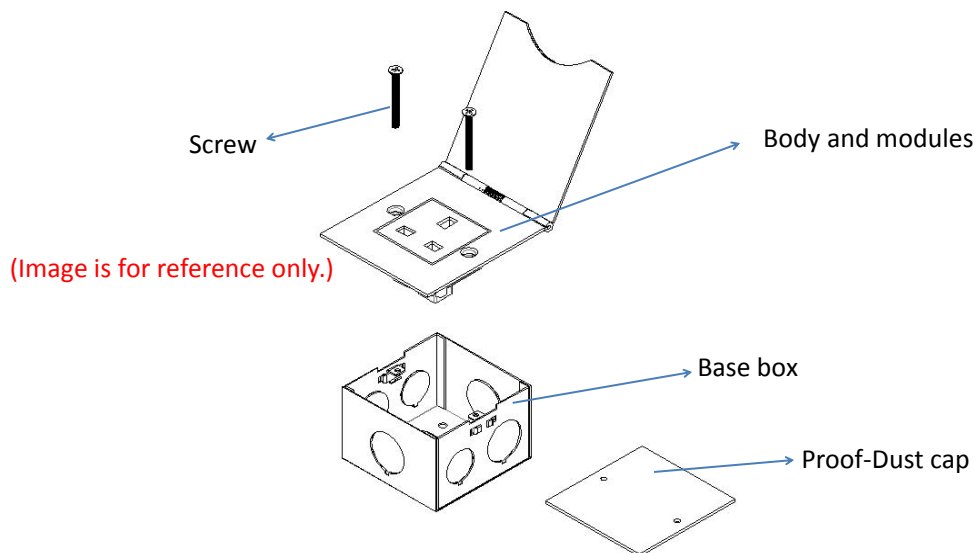

1. Cut out: insert sink box or floor box into flooring material
2. Dispose receptacle:Gently press the outlet and lift the lid to reveal the function keys inside.(Another way is to open the lid directly to expose the functional module).
3. Wiring: Insert the 10--12mm lead head into the terminal block.
4. Fix:Fix the flooring with spare screws on bottom box through embedded hole.