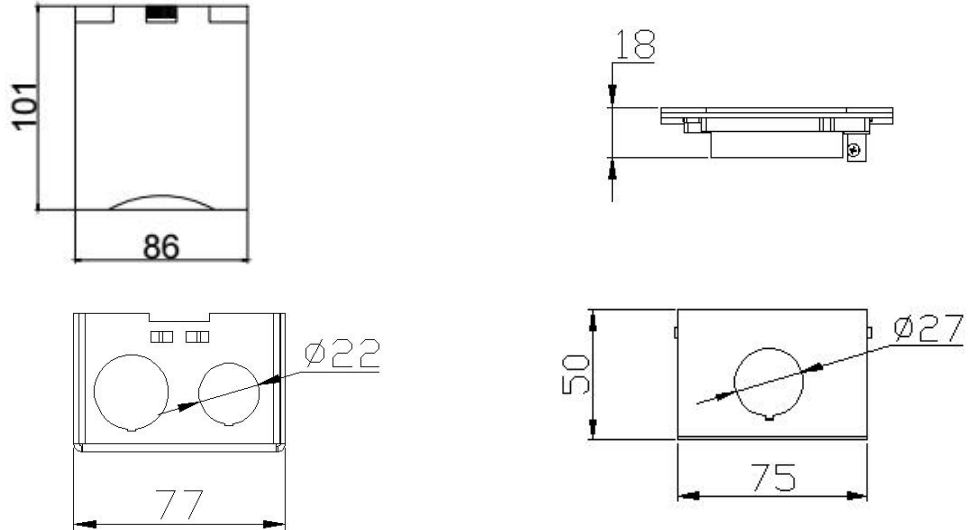

SAFEWIRE

Wenzhou Safewire Electric Co.,Ltd.

No.152 Xingguang Road, Xingguang industry zone, Liushi town, Yueqing, Wenzhou,China ,325604

HTD-101 Outline drawing

Unit: mm