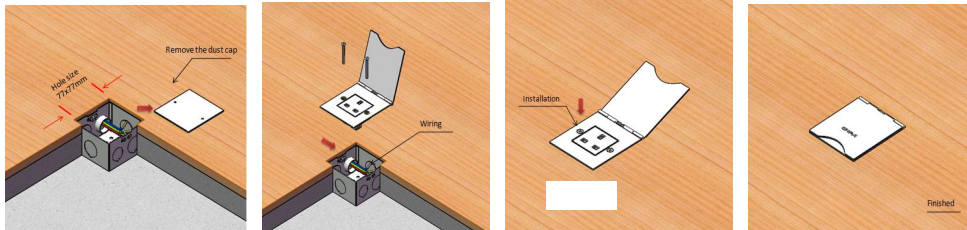

SAFEWIRE

Wenzhou Safewire Electric Co.,Ltd.

No.152 Xingguang Road, Xingguang industry zone, Liushi town, Yueqing, Wenzhou,China ,325604

Installation Guide (The exact products should be subject to confirmation by seller)

1. Cut out: insert sink box or floor box into flooring material
2. Dispose receptacle:Gently press the outlet and lift the lid to reveal the function keys inside.(Another way is to open the lid directly to expose the functional module).
3. Wiring: Insert the 10--12mm lead head into the terminal block.
4. Fix:Fix the flooring with spare screws on bottom box through embedded hole.

Attentions:

- 1.Dispose of trash in bottom box and prevent dirt and debris from entering inside.
- 2.When installing, pay attention to the opening direction,the length of the conductor to the bottom box shall not exceed 10cm,Set aside at least 200mm of cable.
- 3.When installing and wiring,avoid direct contact with corrosive liquid, gas (strong acid, strong alkali, paint).

Safety Warning:

- 1.This is a class I product and must be earthed
- 2.This product must be installed/wired by a qualified electrician
- 3.For indoor use only.
- 4.For concrete floor.